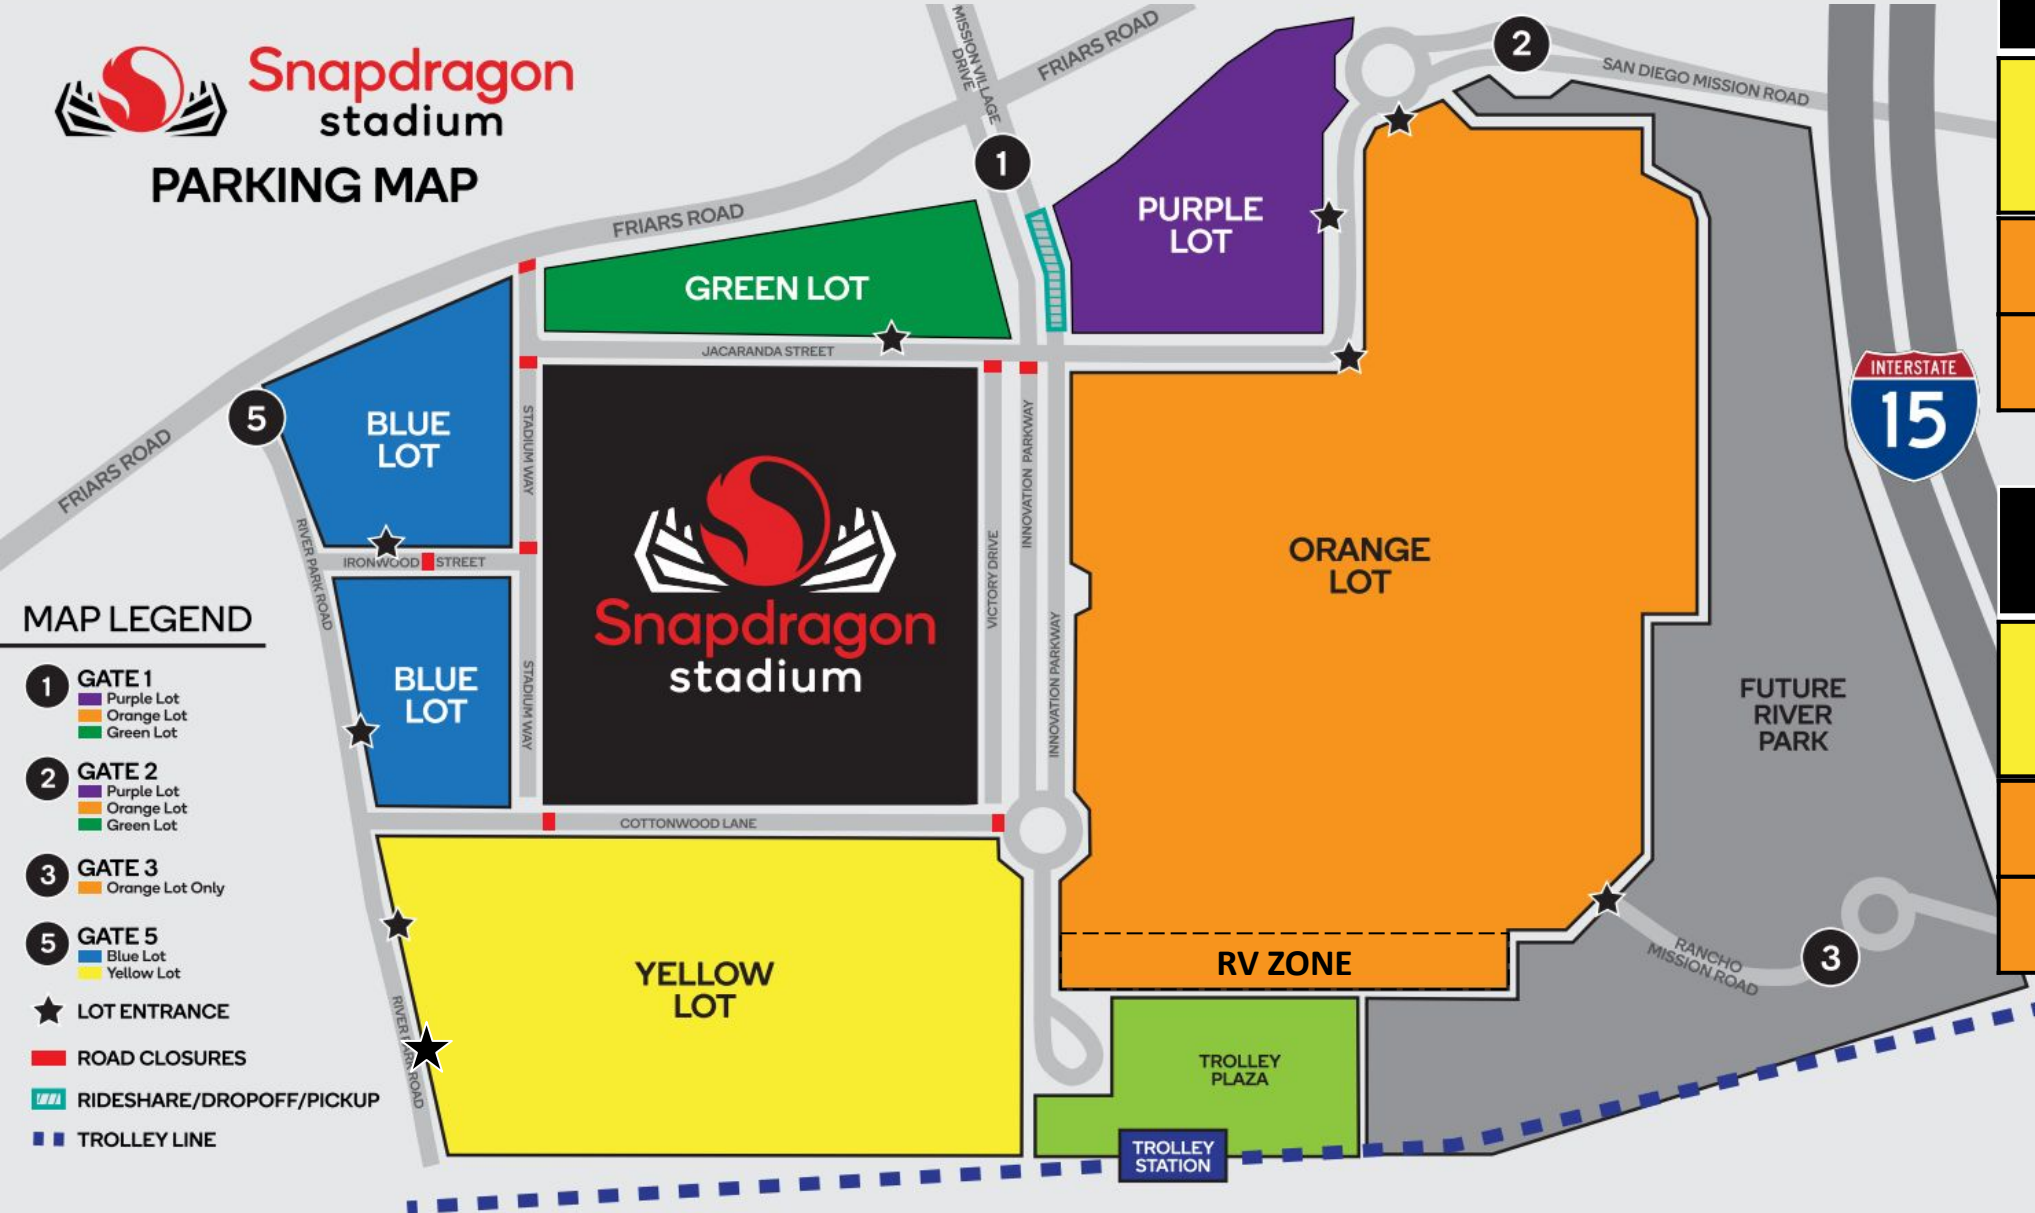

## PARKING MAP

### 2023 Aztec Advanced Parking

<b>Yellow Lot</b> ADA Parking Available (Paved)	<b>\$40</b>
<b>Orange Lot</b> (Gravel)	<b>\$30</b>
<b>Orange RV/Bus</b> (Gravel)	<b>\$120</b>

### 2023 Aztec Game Day Parking

<b>Yellow Lot</b> ADA Parking Available (Paved)	<b>\$45</b>
<b>Orange Lot</b> (Gravel)	<b>\$35</b>
<b>Orange RV/Bus</b> (Gravel)	<b>\$140</b>

#### MAP LEGEND

- 1 GATE 1**  
Purple Lot  
Orange Lot  
Green Lot
- 2 GATE 2**  
Purple Lot  
Orange Lot  
Green Lot
- 3 GATE 3**  
Orange Lot Only
- 5 GATE 5**  
Blue Lot  
Yellow Lot
- ★ LOT ENTRANCE
- ROAD CLOSURES
- 🚗 RIDESHARE/DROPOFF/PICKUP
- TROLLEY LINE