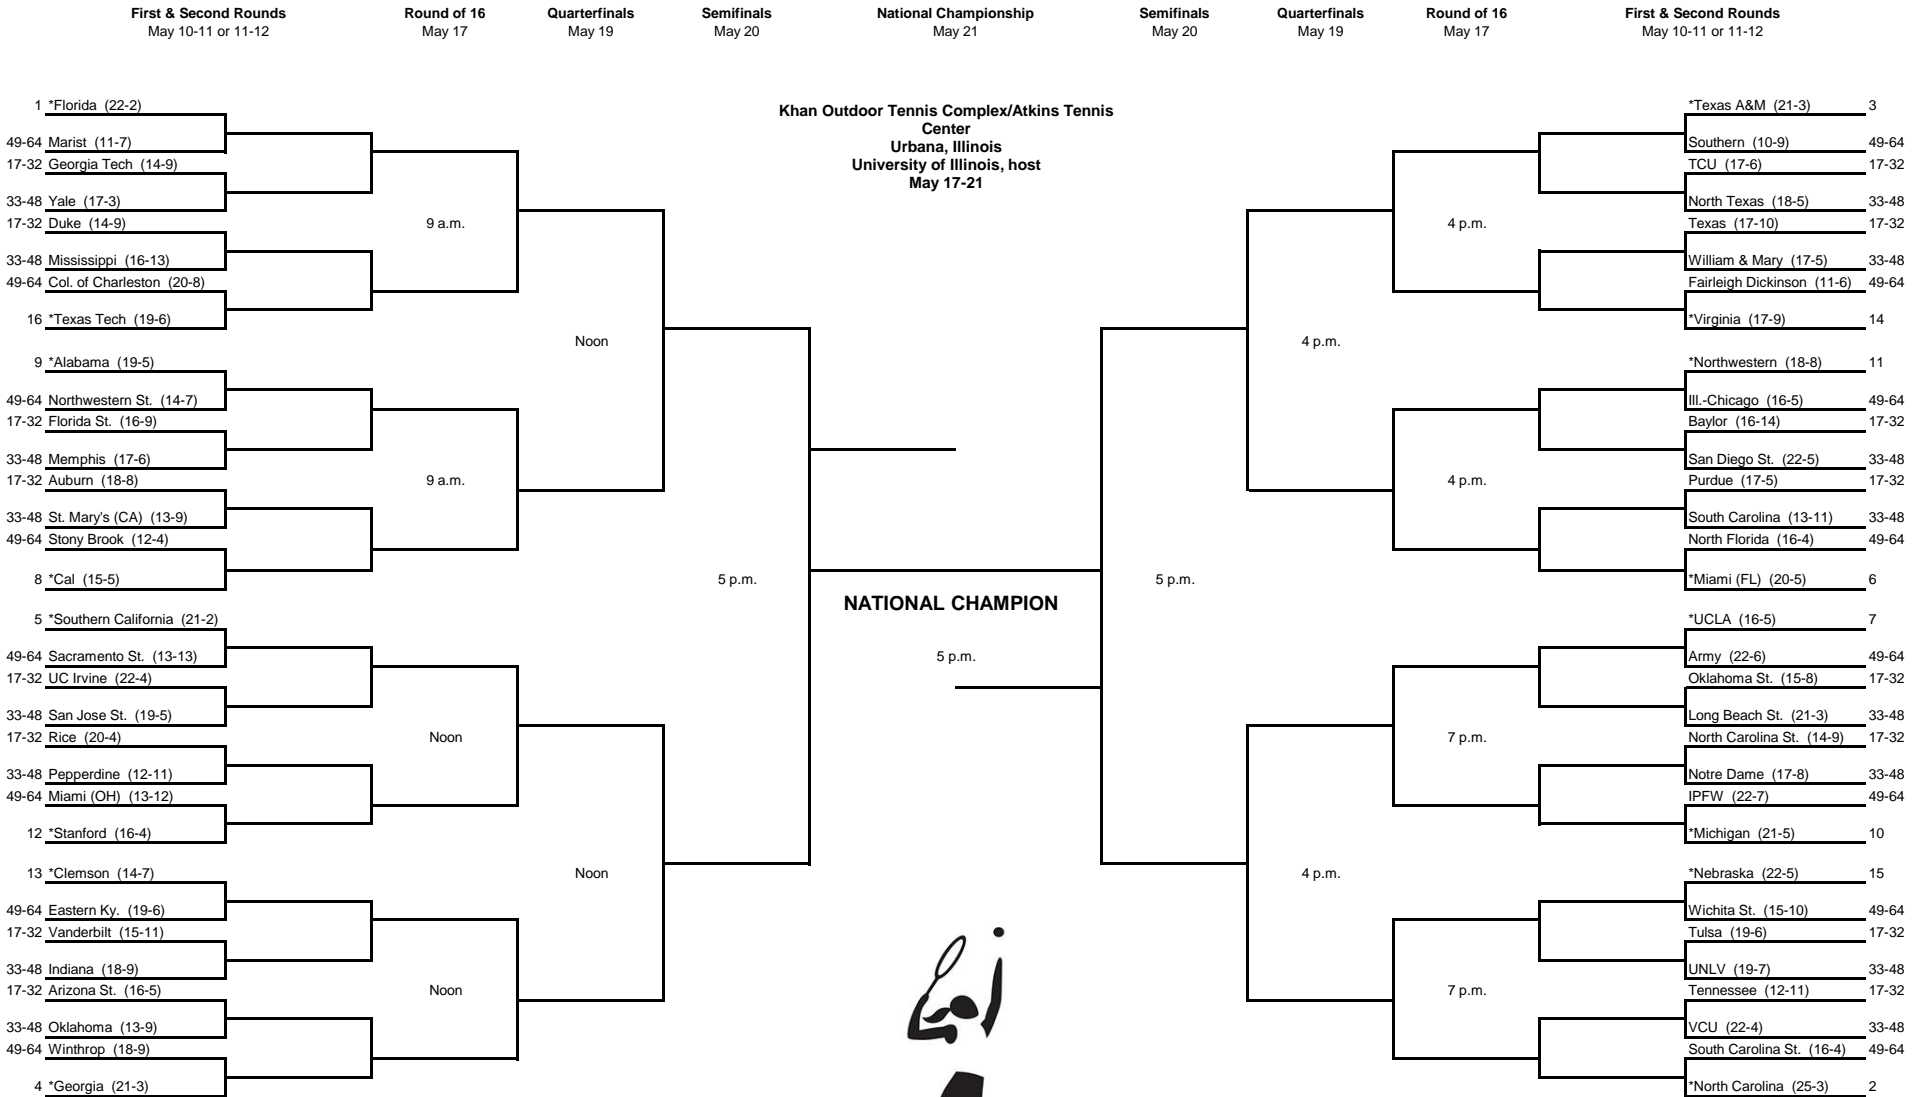

# 2013 NCAA Division I Women's TENNIS CHAMPIONSHIPS

Event: Team Championship

\*Host Institution  
All Times Local