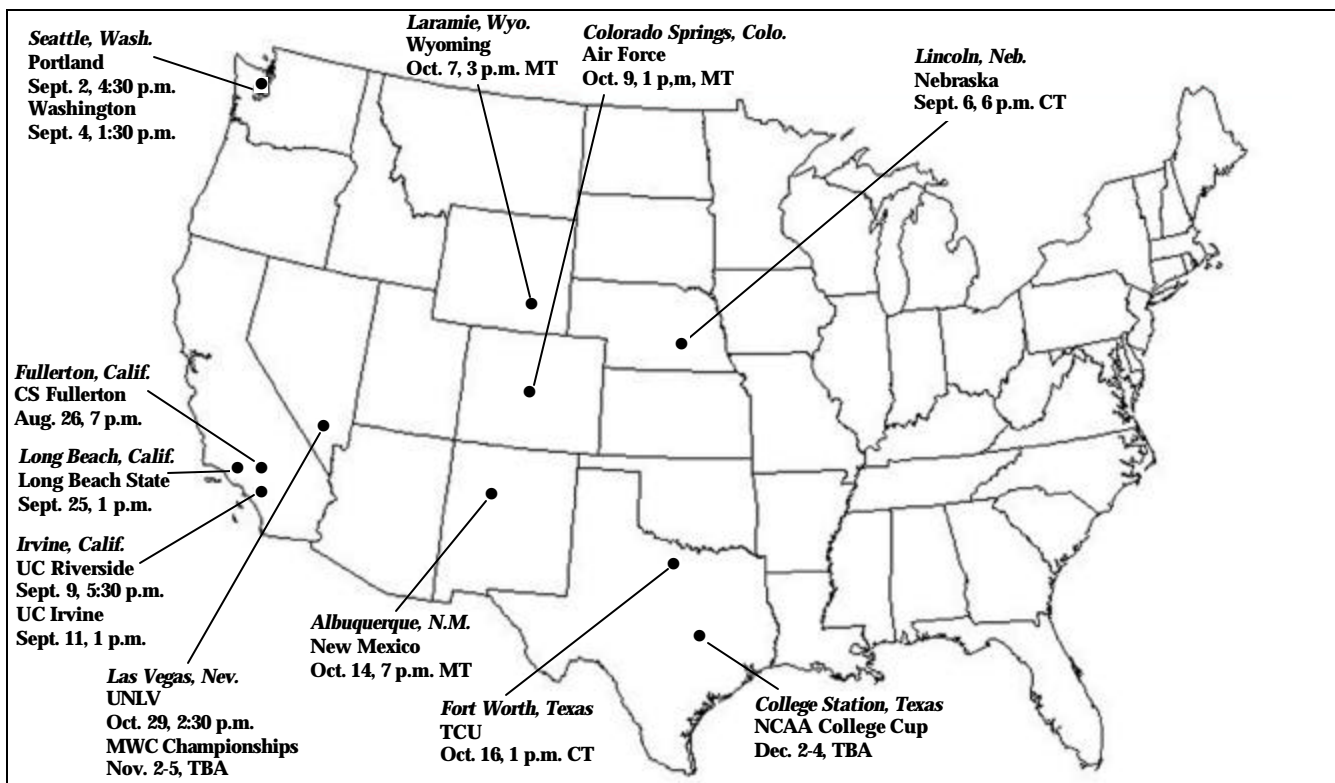

SCHEDULE & TRAVEL LOCATIONS

www.goaztecs.com

INTRODUCTION

► 2005 San Diego State Schedule

Date	Day	Opponent	Site	Time
Aug. 26	Fri.	at CS Fullerton	Fullerton, Calif.	7 p.m. PT
Aug. 28	Sun.	NORTHERN ARIZONA	SDSU Sports Deck	Noon PT
Sept. 2	Fri.	vs. Portland	Seattle, Wash.	4:30 p.m. PT
Sept. 4	Sun.	at Washington	Seattle, Wash.	1:30 p.m. PT
Sept. 6	Tue.	at Nebraska	Lincoln, Neb.	6 p.m. CT
Sept. 9	Fri.	vs. UC Riverside	Irvine, Calif.	5:30 p.m. PT
Sept. 11	Sun.	at UC Irvine	Irvine, Calif.	1 p.m. PT
Sept. 16	Fri.	GEORGE WASHINGTON	SDSU Sports Deck	4 p.m. PT
Sept. 19	Mon.	CS NORTHRIDGE	SDSU Sports Deck	4 p.m. PT
Sept. 23	Fri.	PACIFIC	SDSU Sports Deck	4 p.m. PT
Sept. 25	Sun.	at Long Beach State	Long Beach, Calif.	1 p.m. PT
Sept. 28	Wed.	SAN DIEGO	SDSU Sports Deck	4 p.m. PT
Oct. 1	Sat.	HAWAII	SDSU Sports Deck	Noon PT
Oct. 7	Fri.	*at Wyoming	Laramie, Wyo.	3 p.m. MT
Oct. 9	Sun.	*at Air Force	Colorado Springs, Colo.	1 p.m. MT
Oct. 14	Fri.	*at New Mexico	Albuquerque, N.M.	7 p.m. MT
Oct. 16	Sun.	*at TCU	Fort Worth, Texas	1 p.m. CT
Oct. 20	Thur.	*UTAH	SDSU Sports Deck	3:30 p.m. PT
Oct. 22	Sat.	*BRIGHAM YOUNG	SDSU Sports Deck	1 p.m. PT
Oct. 29	Sat.	*at UNLV	Las Vegas, Nev.	2:30 p.m. PT
Nov. 2-5	Wed.-Sat.	at Mountain West Conference Soccer Championships (Las Vegas, Nev.)		
Nov. 11-13	Fri.-Sun.	NCAA First/Second Rounds at Campus Sites		TBA
Nov. 18-20	Fri.-Sun.	NCAA Third Round at Campus Sites		TBA
Nov. 25-27	Fri.-Sun.	NCAA Quarterfinals at Campus Sites		TBA
Dec. 2-4	Fri.-Sun.	at NCAA College Cup	College Station, Texas	TBA