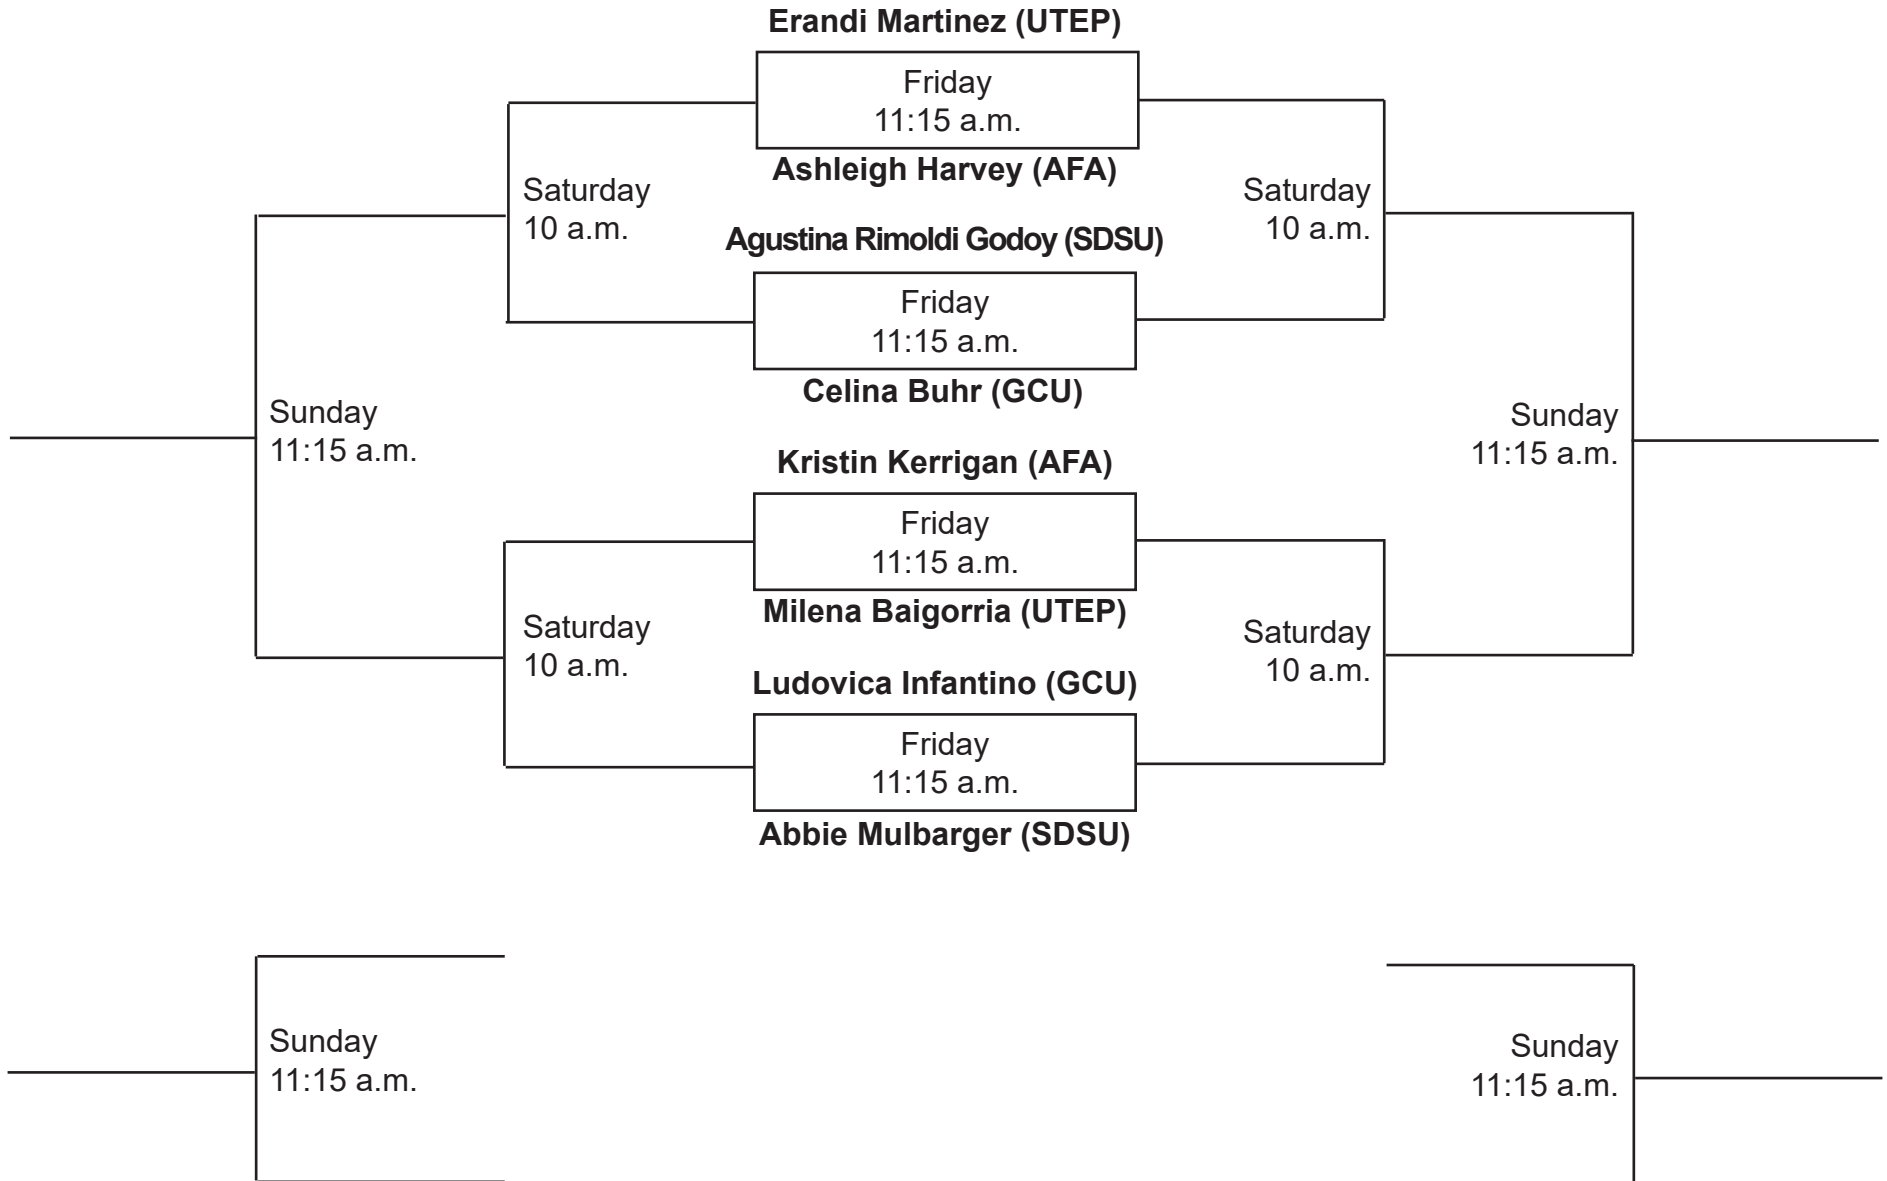

SDSU Fall Classic I
Sept. 28-30, 2018
Singles - Red (ITA Code:)