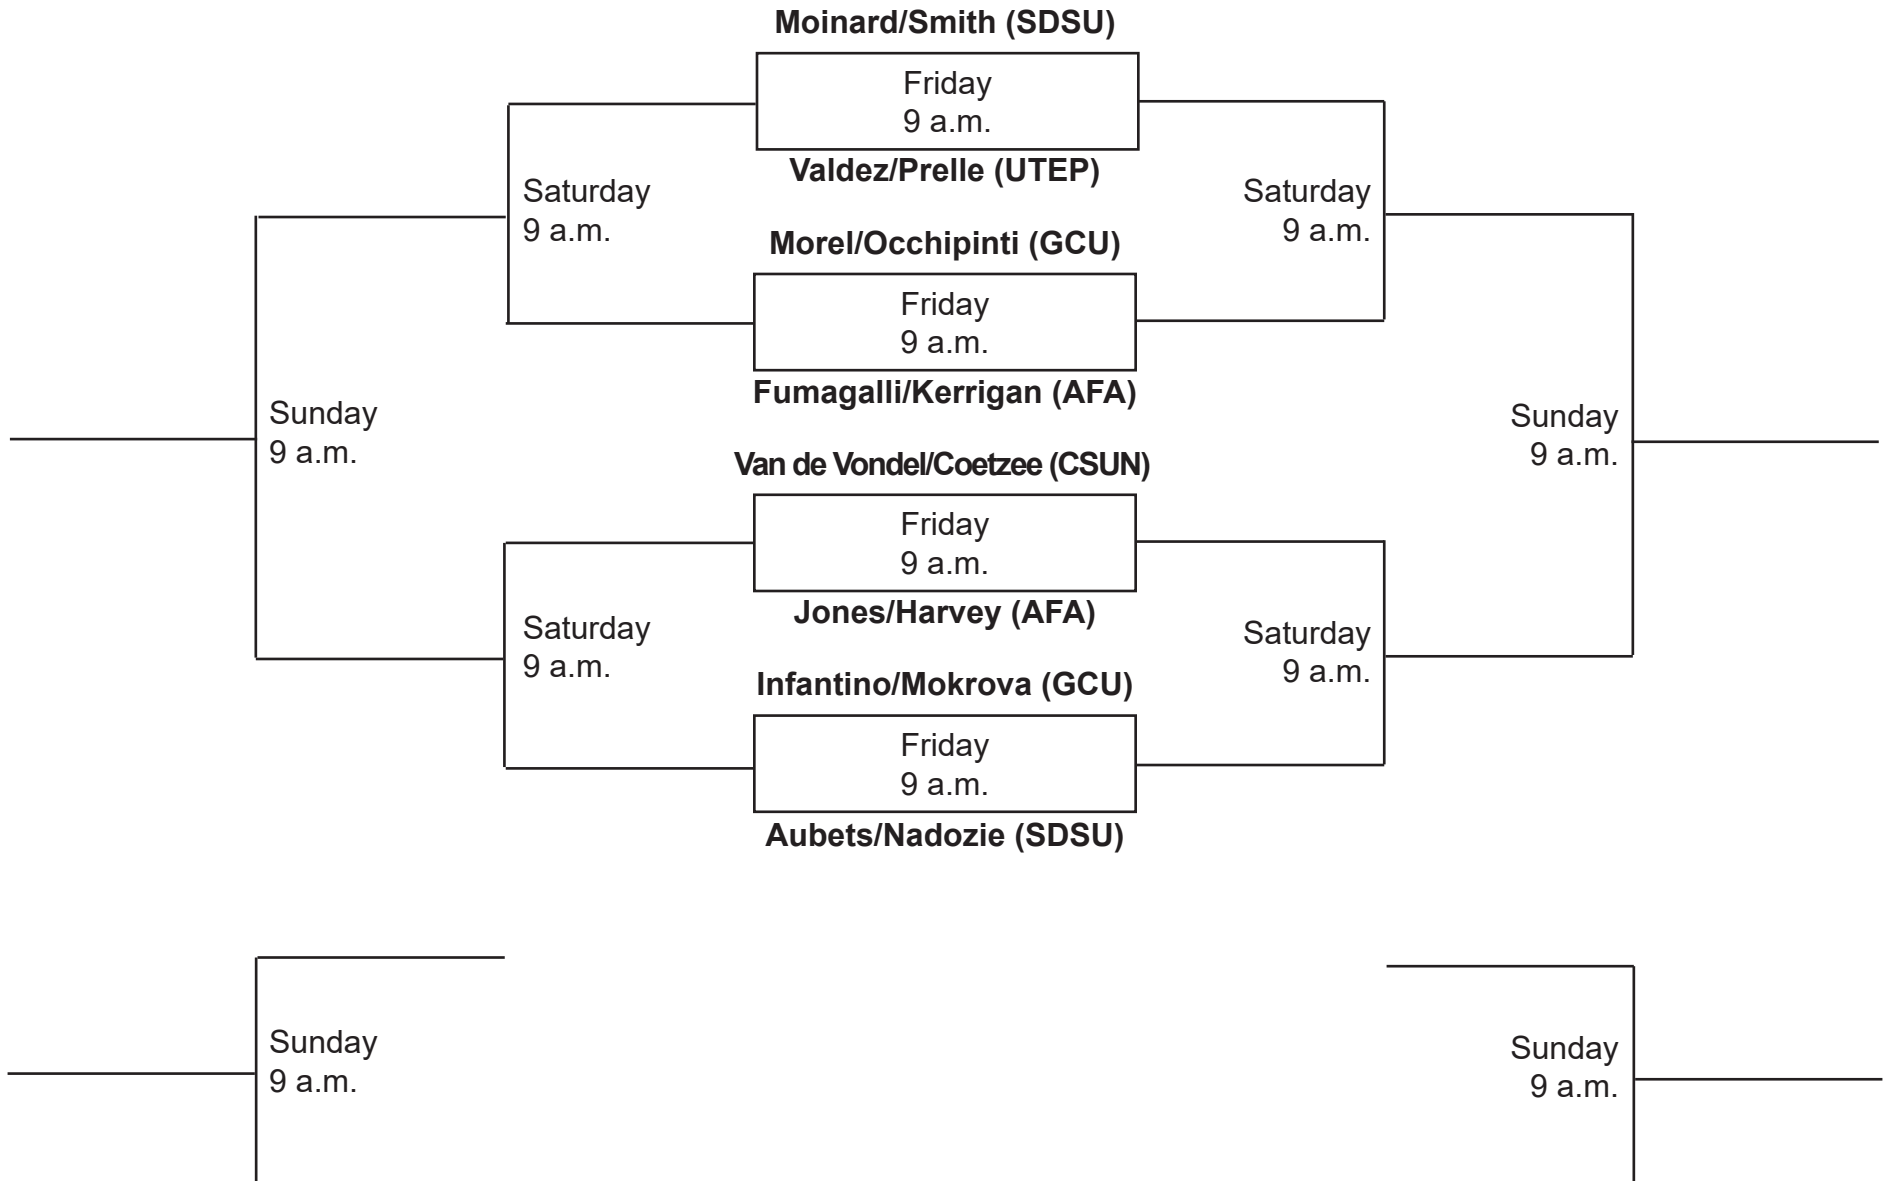

SDSU Fall Classic I
Sept. 28-30, 2018
Doubles - Red (ITA Code:)

SDSU Fall Classic I
Sept. 28-30, 2018
Doubles - Black (ITA Code:)

SDSU Fall Classic I
Sept. 28-30, 2018
Singles - White (ITA Code:)

SDSU Fall Classic I
Sept. 28-30, 2018
Singles - Gold (ITA Code:)

SDSU Fall Classic I
Sept. 28-30, 2018
Singles - Silver (ITA Code:)

#1
GCU
Autum Prudhomme

#2
SDSU
Ellie Ashley

#3
AFA
Amanda Reinhart

#4
CSUN
Sibel Demirbaga

First Round: #1 vs. #2, #3 vs. #4

Autum Prudhomme (GCU)

Friday
10 a.m.

Ellie Ashley (SDSU)

Amanda Reinhart (AFA)

Friday
10 a.m.

Sibel Demirbaga (CSUN)

Second Round: #1 vs. #3, #2 vs. #4

Autum Prudhomme (GCU)

Saturday
11:15 a.m.

Amanda Reinhart (AFA)

Ellie Ashley (SDSU)

Saturday
11:15 a.m.

Sibel Demirbaga (CSUN)

Third Round: #1 vs. #4, #2 vs. #3

Autum Prudhomme (GCU)

Sunday
10 a.m.

Sibel Demirbaga (CSUN)