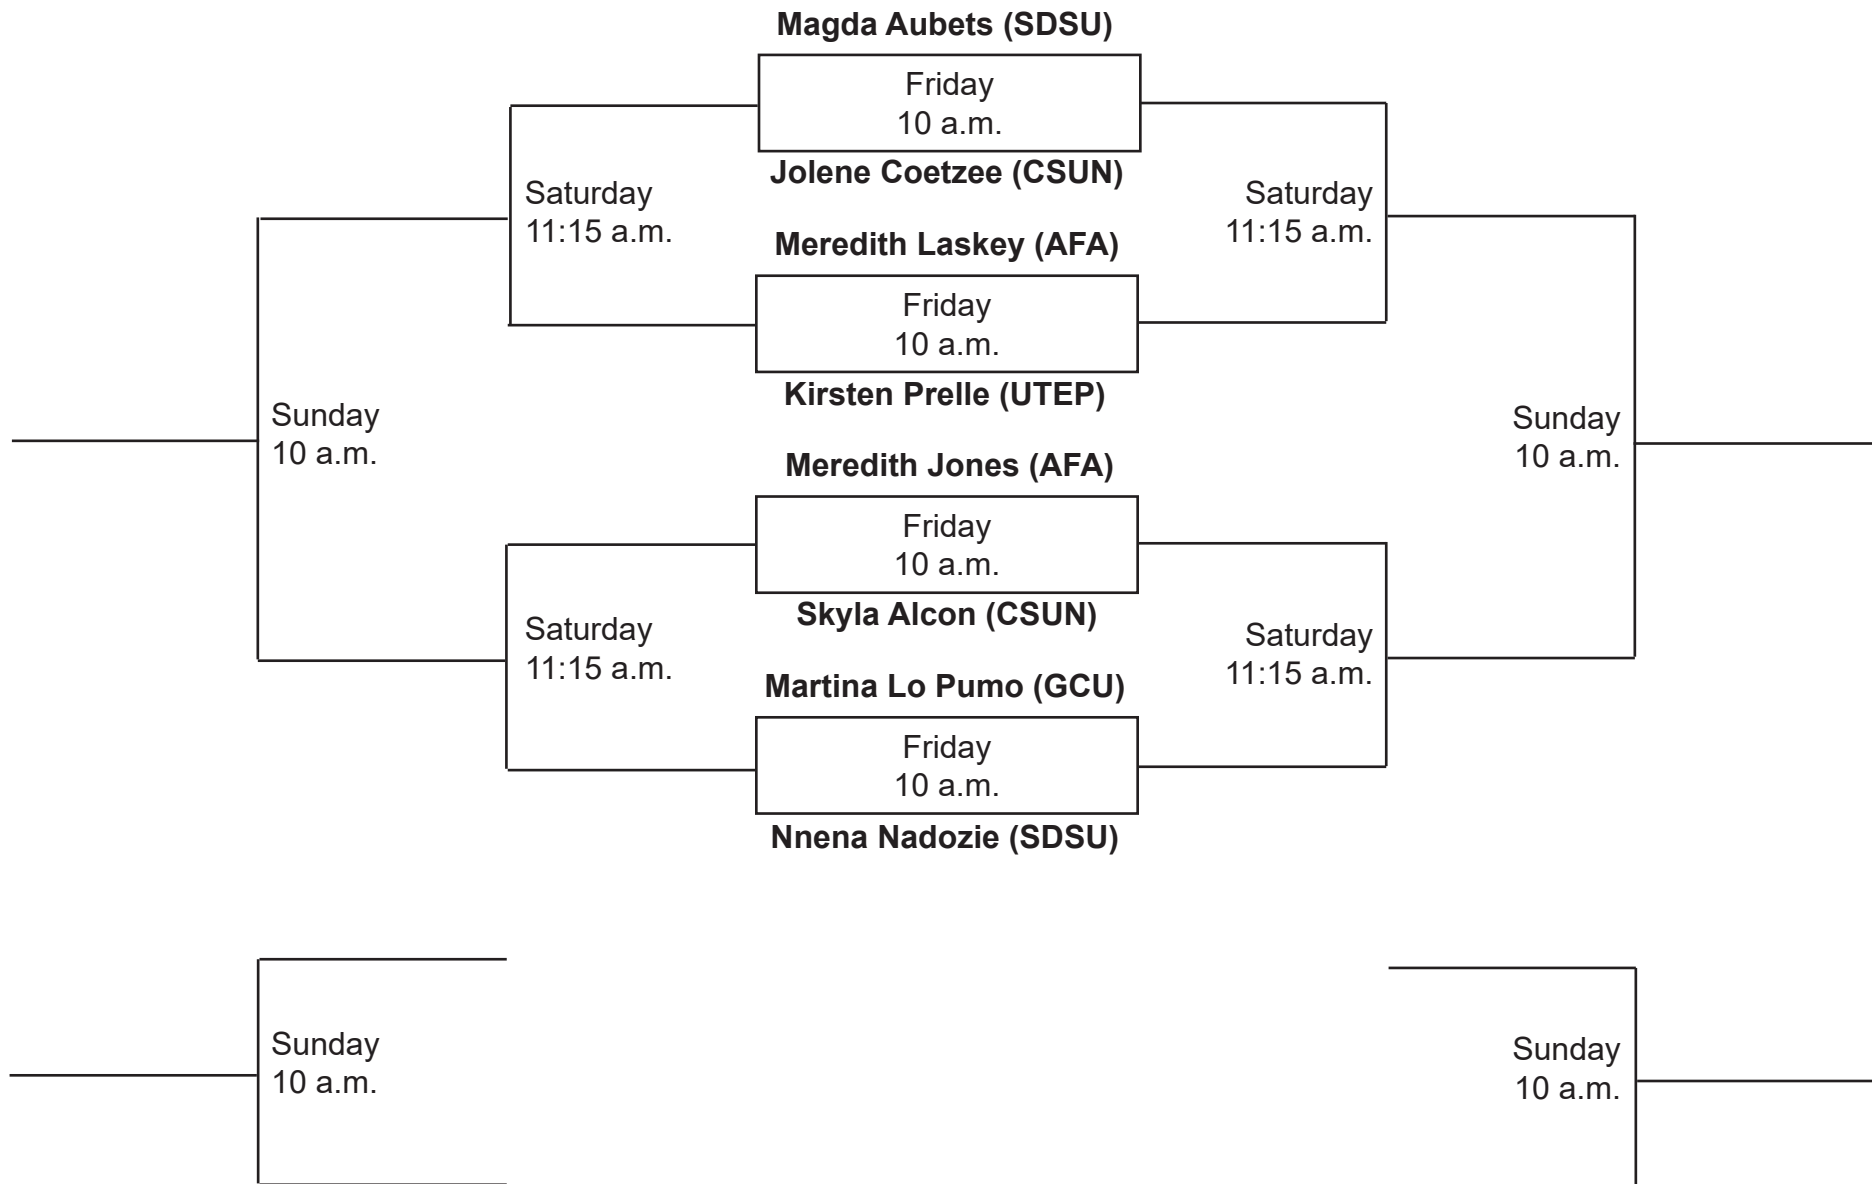

SDSU Fall Classic I
Sept. 28-30, 2018
Doubles - Red (ITA Code:)

SDSU Fall Classic I
Sept. 28-30, 2018
Doubles - Black (ITA Code:)

SDSU Fall Classic I
Sept. 28-30, 2018
Singles - White (ITA Code:)

SDSU Fall Classic I
Sept. 28-30, 2018
Singles - Gold (ITA Code:)

SDSU Fall Classic I
Sept. 28-30, 2018
Singles - Silver (ITA Code:)

#1
GCU
Autum Prudhomme

#2
SDSU
Ellie Ashley

#3
AFA
Amanda Reinhart

#4
CSUN
Sibel Demirbaga

First Round: #1 vs. #2, #3 vs. #4

Autum Prudhomme (GCU)

Friday
10 a.m.

Ellie Ashley (SDSU)

Amanda Reinhart (AFA)

Friday
10 a.m.

Sibel Demirbaga (CSUN)

Second Round: #1 vs. #3, #2 vs. #4

Autum Prudhomme (GCU)

Saturday
11:15 a.m.

Amanda Reinhart (AFA)

Ellie Ashley (SDSU)

Saturday
11:15 a.m.

Sibel Demirbaga (CSUN)

Third Round: #1 vs. #4, #2 vs. #3

Autum Prudhomme (GCU)

Sunday
10 a.m.

Sibel Demirbaga (CSUN)