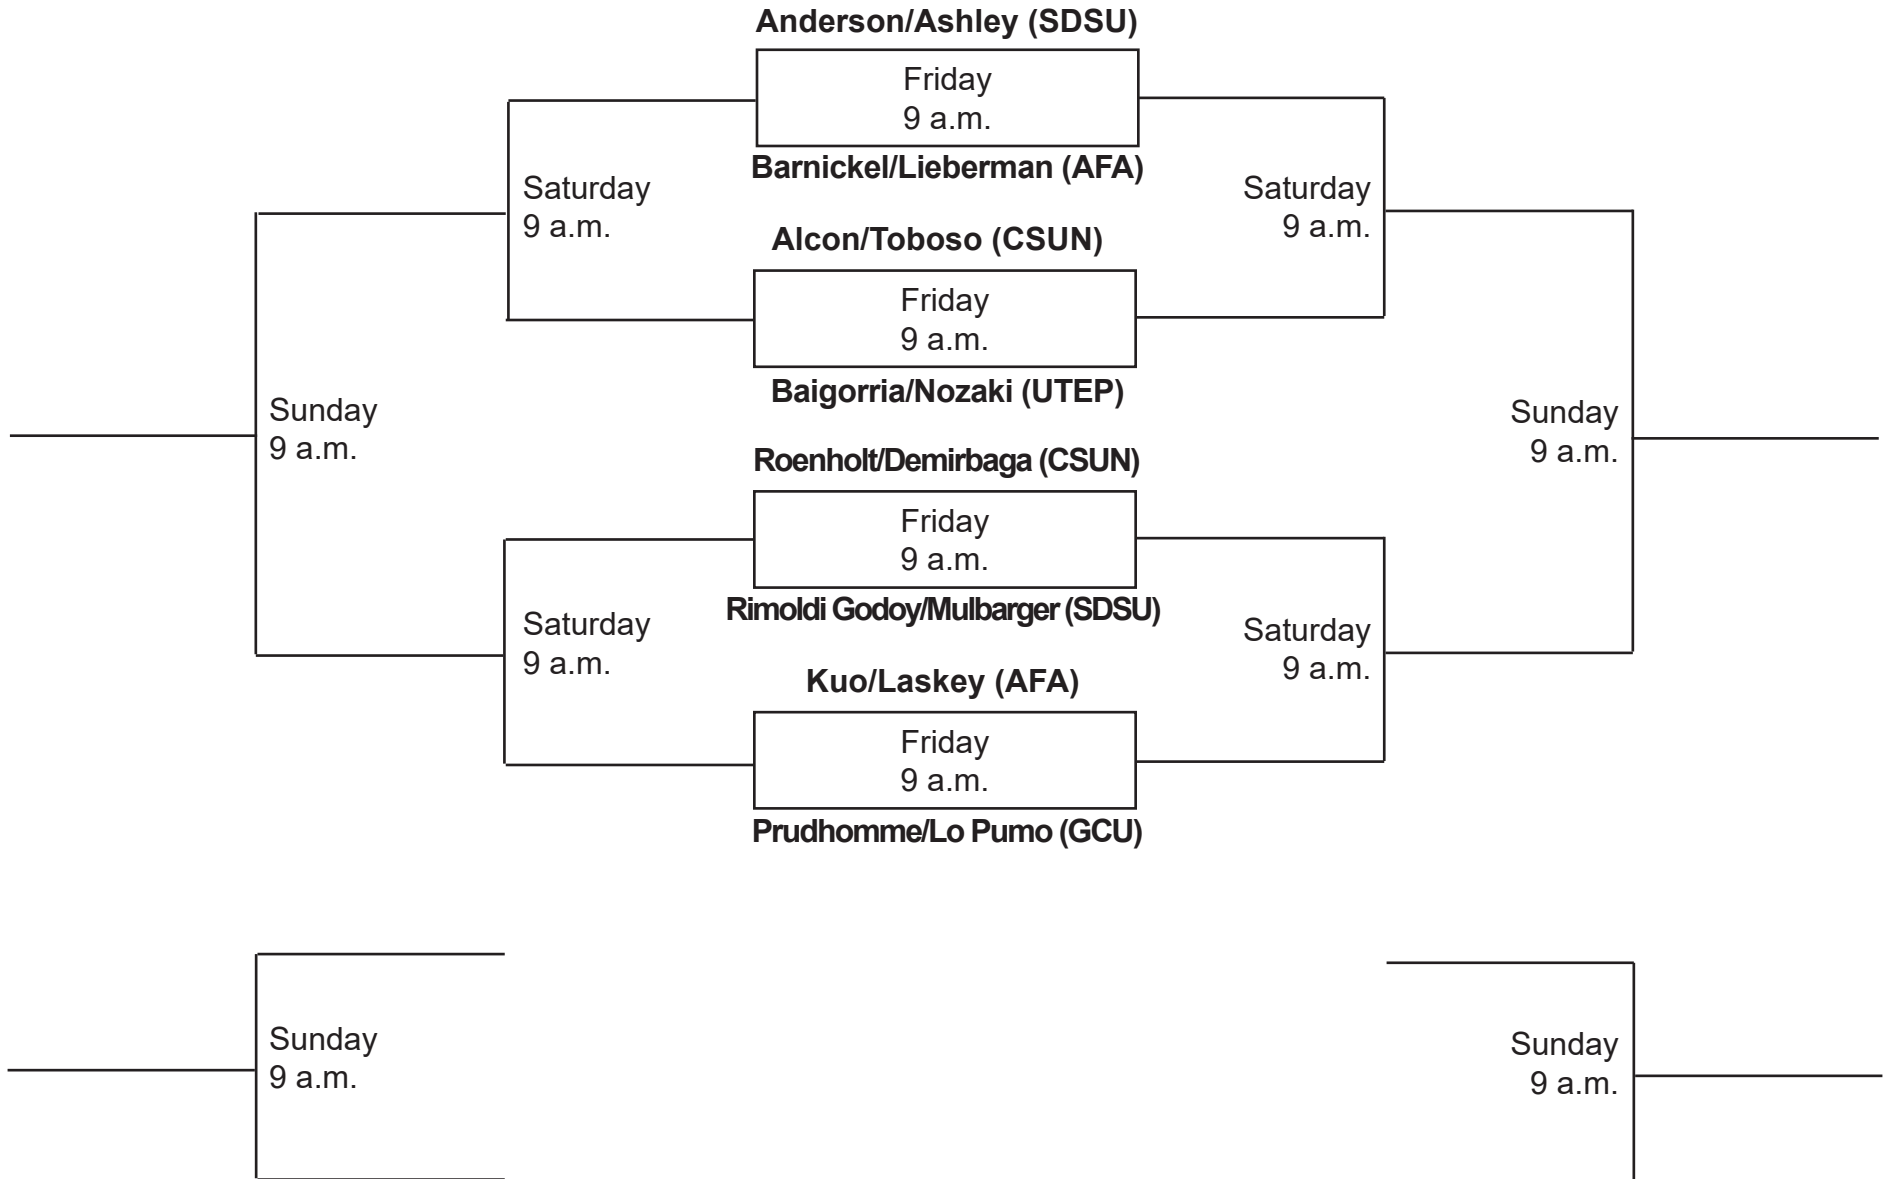

SDSU Fall Classic I
Sept. 28-30, 2018
Doubles - Red (ITA Code:)

SDSU Fall Classic I
Sept. 28-30, 2018
Doubles - Black (ITA Code:)

SDSU Fall Classic I
Sept. 28-30, 2018
Singles - White (ITA Code:)

SDSU Fall Classic I
Sept. 28-30, 2018
Singles - Gold (ITA Code:)

SDSU Fall Classic I
Sept. 28-30, 2018
Singles - Silver (ITA Code:)

#1
GCU
Autum Prudhomme

#2
SDSU
Ellie Ashley

#3
AFA
Amanda Reinhart

#4
CSUN
Sibel Demirbaga

First Round: #1 vs. #2, #3 vs. #4

Autum Prudhomme (GCU)

Friday
10 a.m.

Ellie Ashley (SDSU)

Amanda Reinhart (AFA)

Friday
10 a.m.

Sibel Demirbaga (CSUN)

Second Round: #1 vs. #3, #2 vs. #4

Autum Prudhomme (GCU)

Saturday
11:15 a.m.