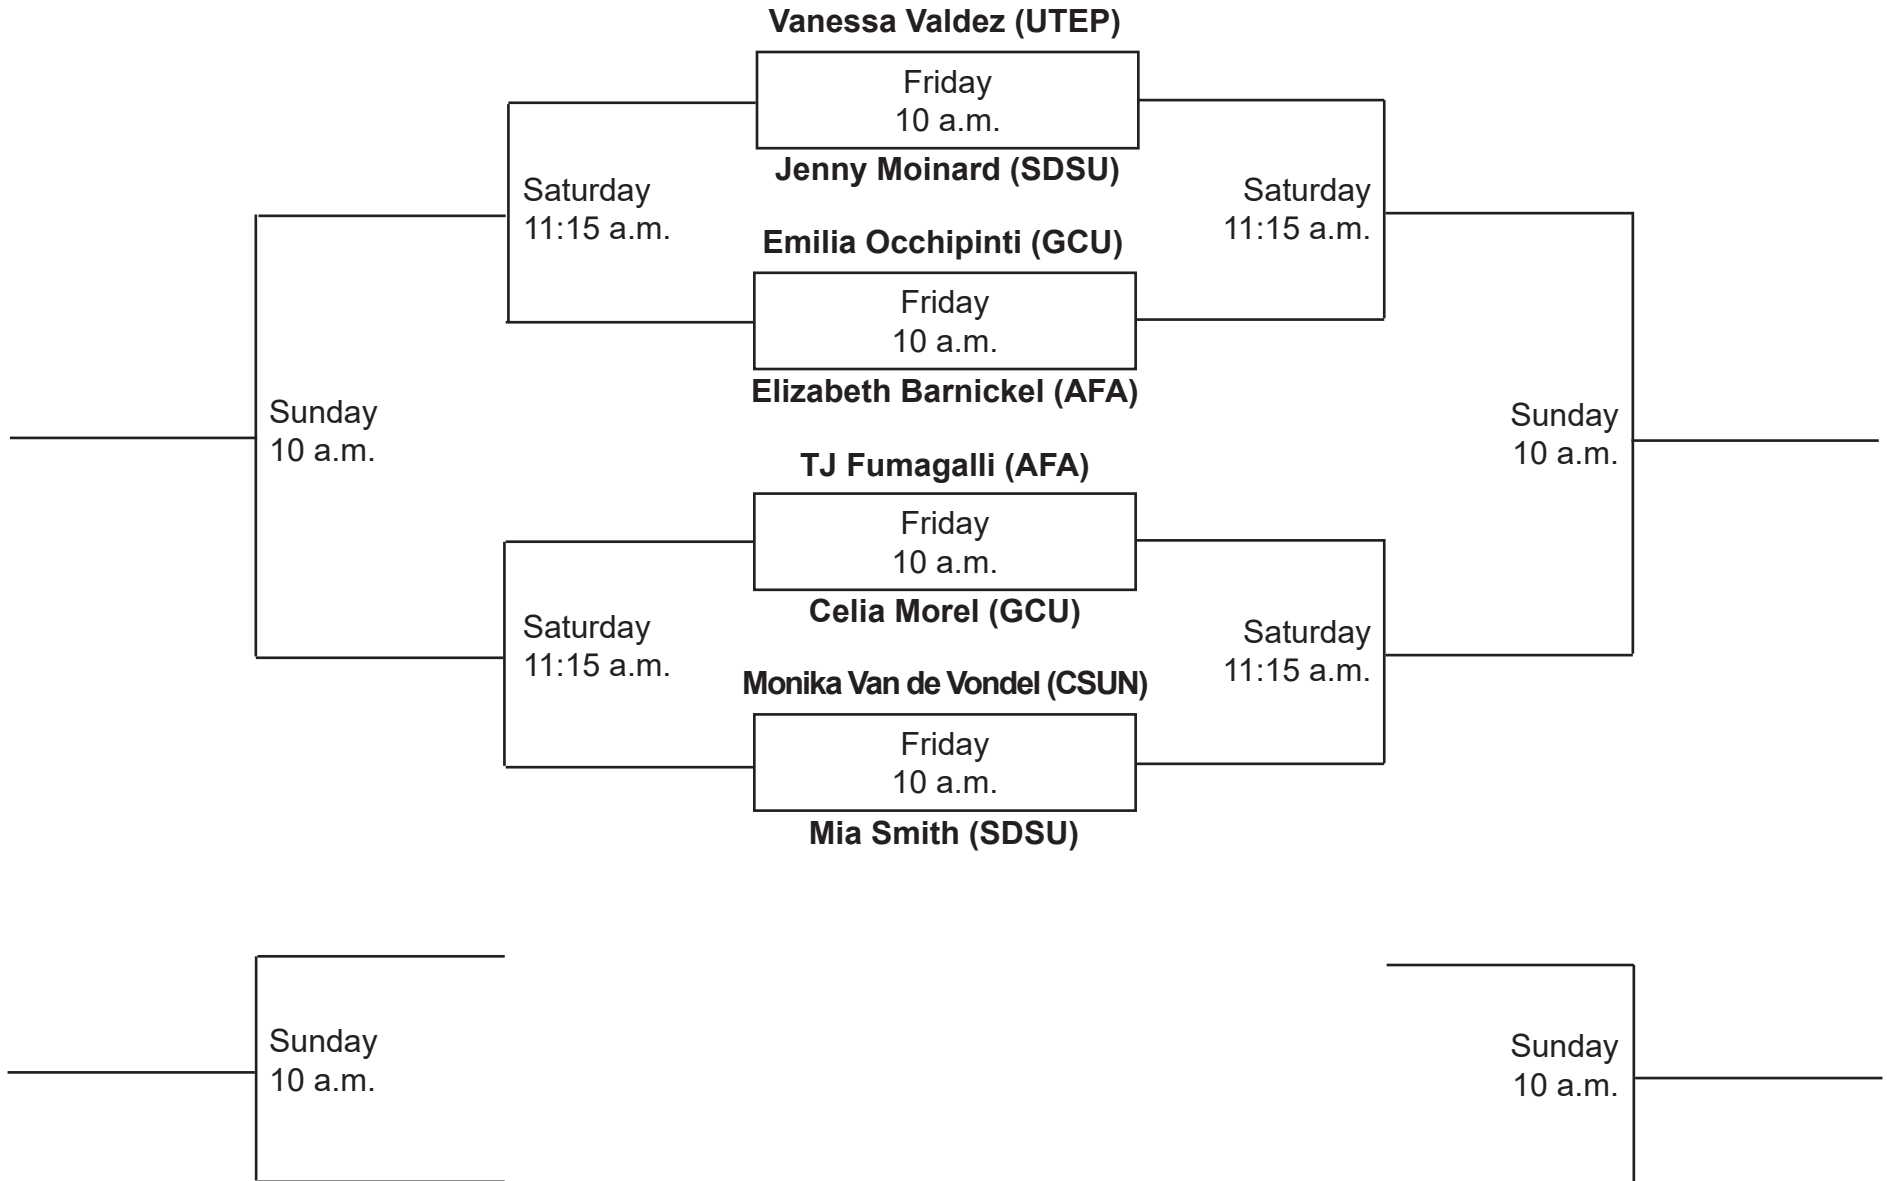

SDSU Fall Classic I
Sept. 28-30, 2018
Doubles - Red (ITA Code:)

SDSU Fall Classic I
Sept. 28-30, 2018
Doubles - Black (ITA Code:)

SDSU Fall Classic I
Sept. 28-30, 2018
Singles - White (ITA Code:)

SDSU Fall Classic I
Sept. 28-30, 2018
Singles - Gold (ITA Code:)

SDSU Fall Classic I
Sept. 28-30, 2018
Singles - Silver (ITA Code:)

#1
GCU
Autum Prudhomme

#2
SDSU
Ellie Ashley

#3
AFA
Amanda Reinhart

#4
CSUN
Sibel Demirbaga

First Round: #1 vs. #2, #3 vs. #4

Autum Prudhomme (GCU)

Friday
10 a.m.

Ellie Ashley (SDSU)

Amanda Reinhart (AFA)

Friday
10 a.m.

Sibel Demirbaga (CSUN)

Second Round: #1 vs. #3, #2 vs. #4

Autum Prudhomme (GCU)

Saturday
11:15 a.m.