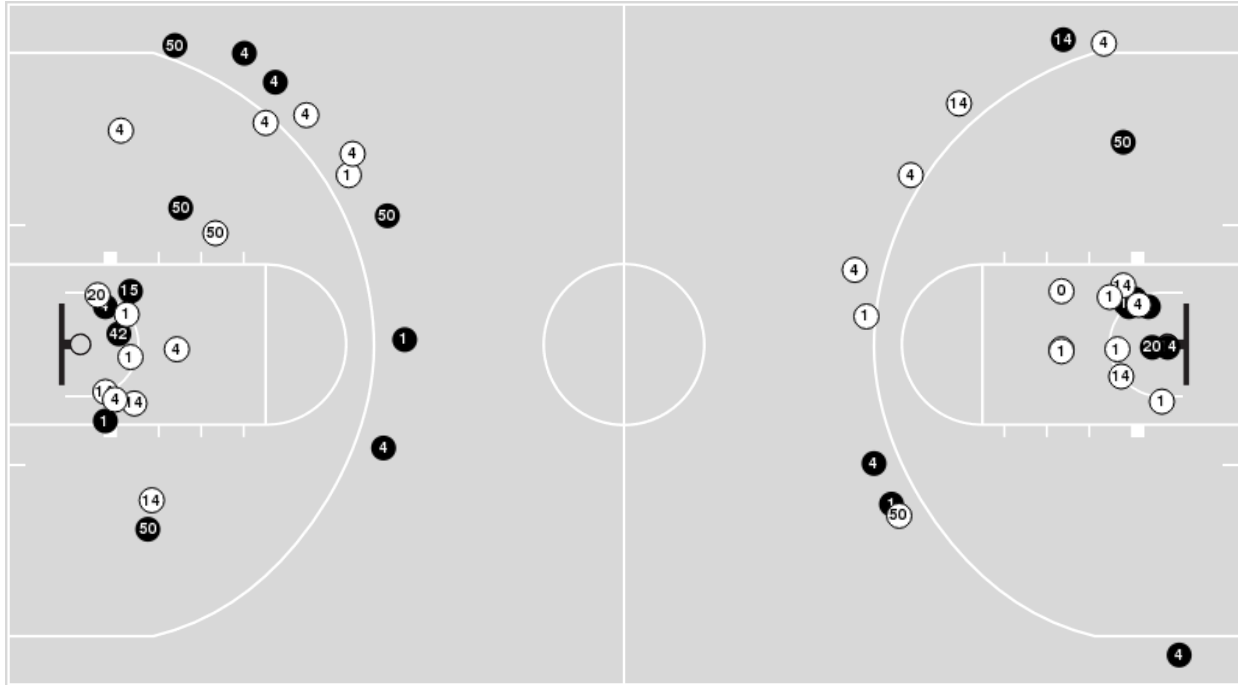

Players => 0, 1, 2, 3, 4, 5, 11, 14, 15, 20, 21, 25, 30, 42, 50 FG Types=>All Results=>All

Nevada

All Field Goals