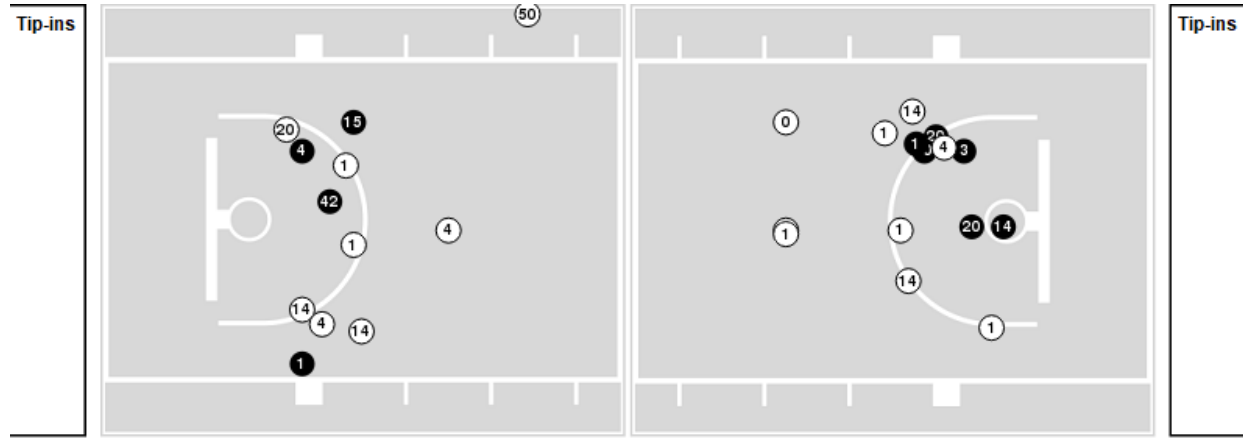

Blow Up Chart

● Made ○ Missed N - Player Number

Nevada	M/A	%
Field Goals	23/52	44
2 Points	13/33	39
3 Points	10/19	53
Free Throws	7/9	78

Nevada	M/A	%
Points in the Paint	20 (10 / 26)	38
Fast Break Points	7 (4/5)	80
Second Chance Points	9 (4/10)	40
Effective FG%	54