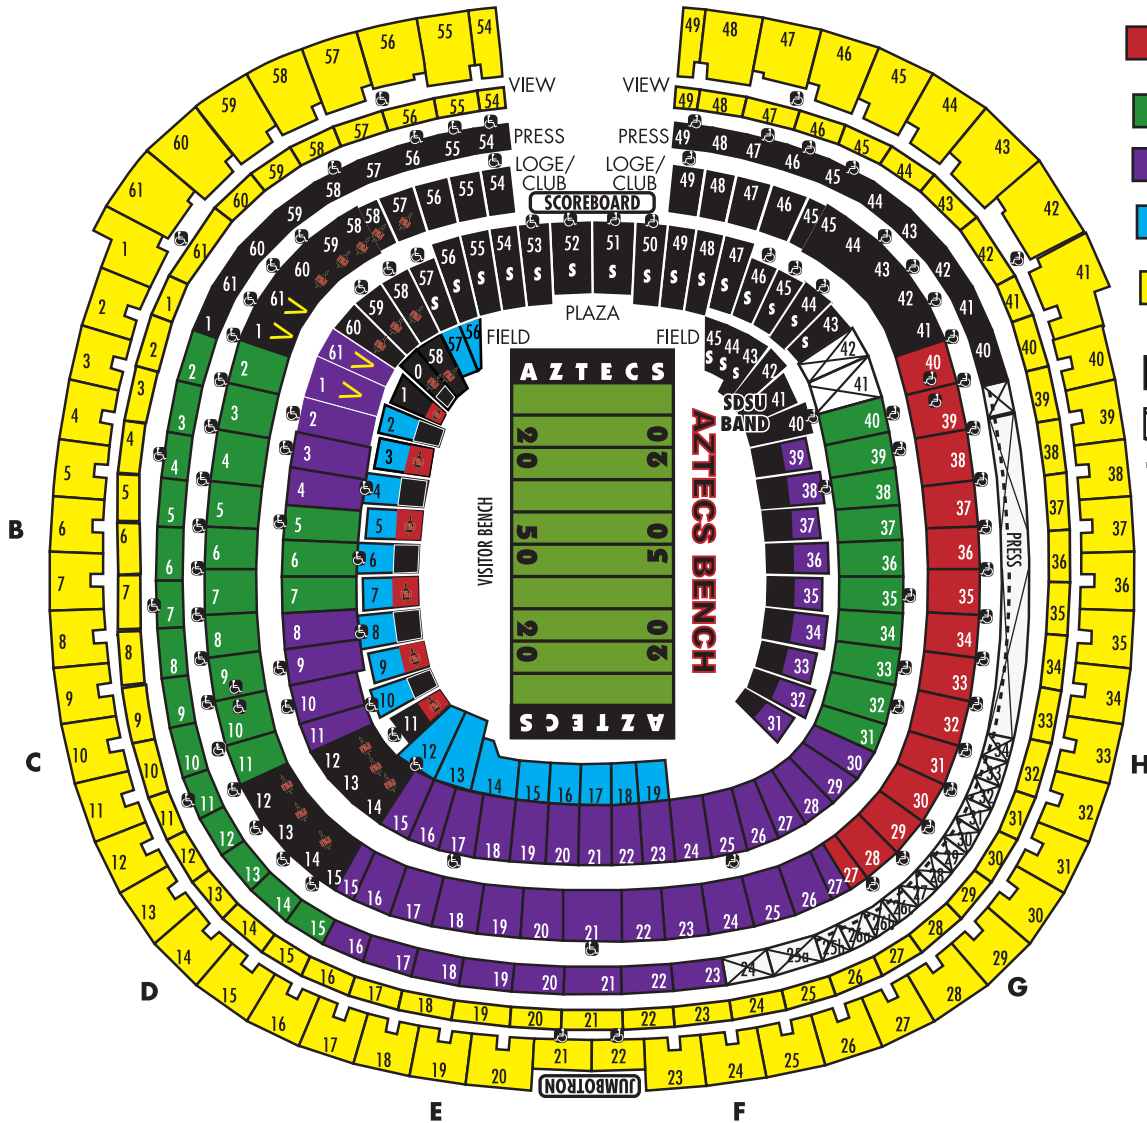

2014 AZTEC FOOTBALL

SINGLE GAME TICKET PRICING

Prices include \$1 City of San Diego facility fee .

UNLV
Hawaii
Idaho

NAU
Air Force
San Jose St

■ Club South	\$35	\$31
■ Plaza South/Plaza-Club-Press North	\$30	\$25
■ Field S./Plaza N./Plaza-Loge-Press EZ	\$20	\$16
■ Field North/Field Endzone	\$16	\$12
■ View - (SkyShow ONLY)	\$20	N/A

- S SDSU STUDENT AREA V Visiting Team
- X ■ NOT AVAILABLE

SDSU Student guest ticket price is equivalent to the Field North/Field Endzone price in each tier.

2014 Aztec Football Home Game Schedule

For schedule updates, check GOAZTECS.COM

Saturday, August 30, Time TBA	Northern Arizona (NAU)
Saturday, September 27, Time TBA	UNLV
Saturday, October 18, 7:30pm	Hawaii
Saturday, November 8, 3:30pm	Idaho
Friday, November 21, 6:30pm	Air Force
Saturday, November 29, 12:30pm	San Jose State