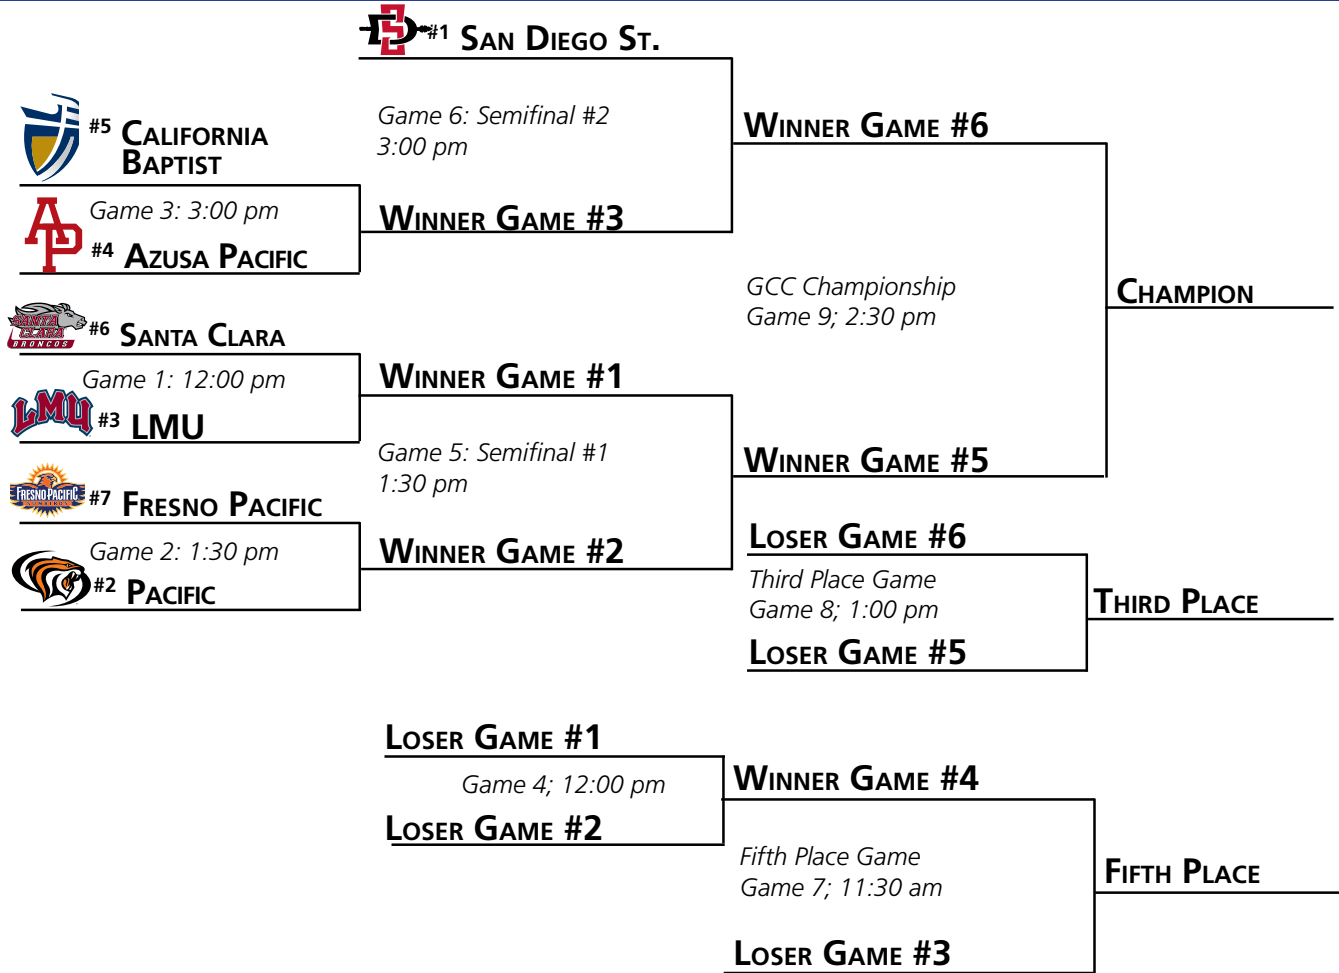

2015 GCC Women's Championships

Thursday, April 23 - Saturday, April 25 • University of the Pacific

First Round Thursday, Apr. 23   **Semifinals** Friday, Apr. 24   **Championship** Saturday, April 25

2015 GCC CHAMPIONSHIPS

Thursday, April 23, 2015

- Game 1 No. 3 LMU vs. No. 6 Santa Clara 12:00 pm
- Game 2 No. 2 Pacific vs. No. 7 Fresno Pacific 1:30 pm
- Game 3 No. 4 Azusa Pacific vs. No. 5 California Baptist 3:00 pm

Friday, April 24, 2015

- Game 4 Loser #1 vs. Loser #2 12:00 pm
- Game 5 Semifinal #1: Winner #1 vs. Winner #2 1:30 pm
- Game 6 Semifinal #2: Winner #3 vs. No. 1 San Diego St. 3:00 pm

Saturday, April 25, 2015

- Game 7 5th Place - Winner #4 vs. Winner #3 11:30 am
- Game 8 3rd Place - Loser #5 vs. Loser #6 1:00 pm
- Game 9 Championship: - Winner #5 vs. Winner #6 2:30 pm

Host: University of the Pacific
Site: Chris Kjeldsen Pool • Stockton, CA

Tickets:
All Sessions - $30 adult/$15 youth/student
Single Day - Thursday: $10/$5
Single Day - Friday: $10/$5
Single Day - Saturday: $15/$5