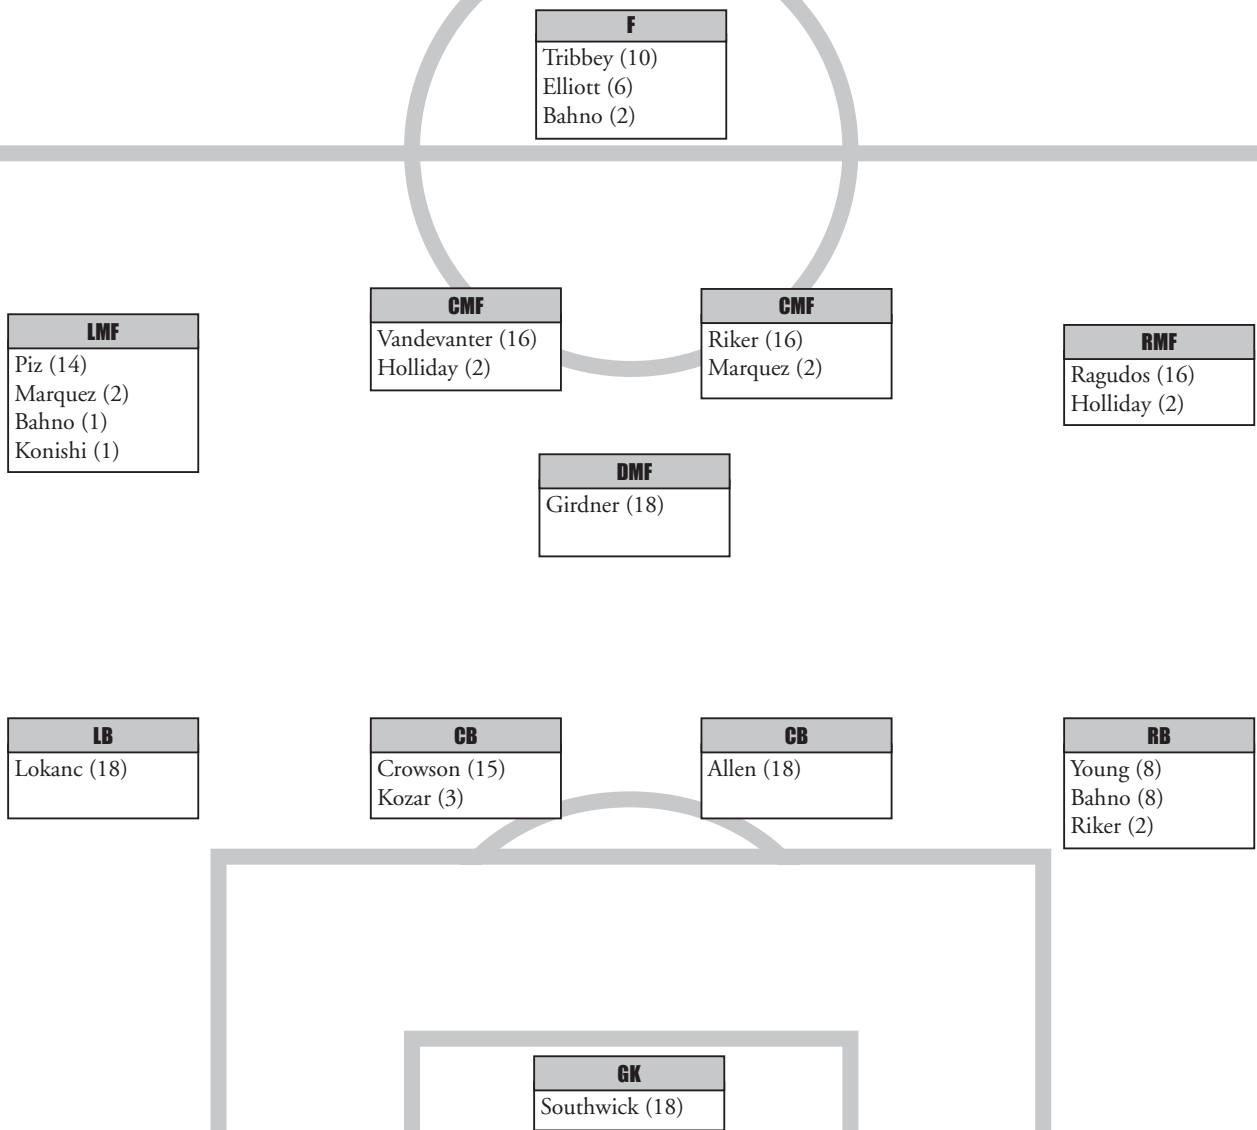

TCU

STARTS BY POSITION