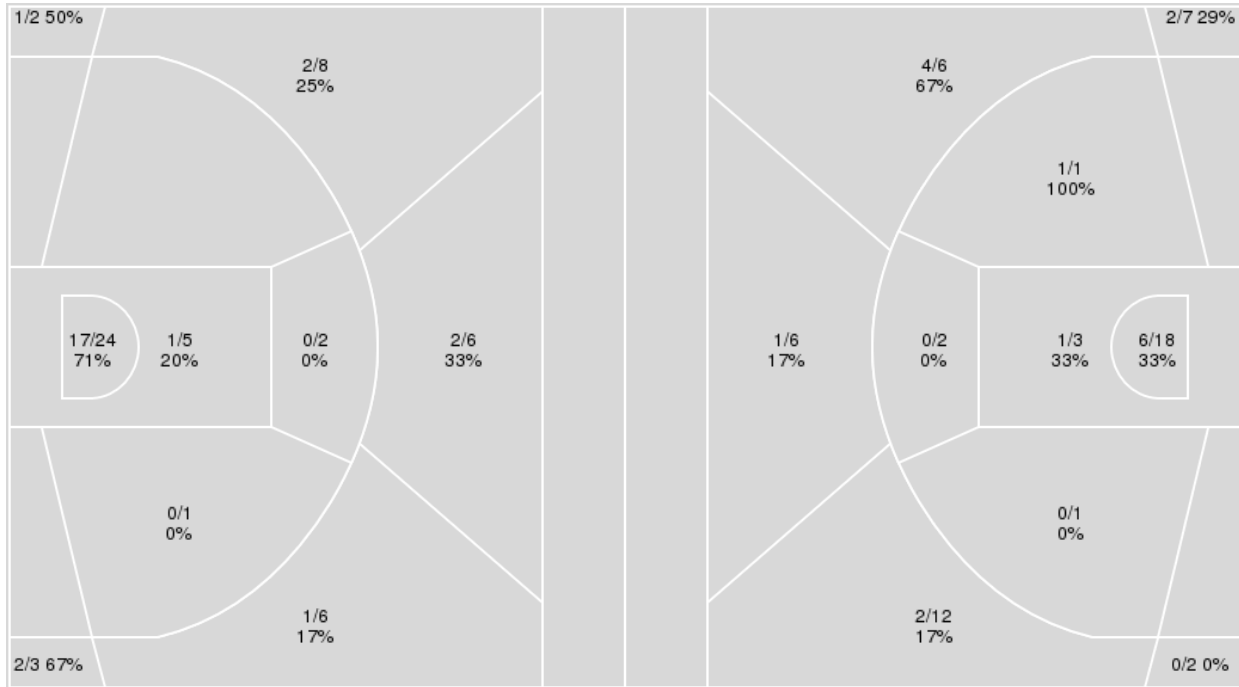

Official Basketball Shot Areas - Final
Point Loma Nazarene at San Diego State
11/27/23 Steve Fisher Court at Viejas Arena, San Diego
2023-24 Men's Basketball

Game Time: 7:05 PM
Game Duration: 1:47
Attendance: 12,240

Officials: Bill Vinovich, Tommy Nunez, Frank Harvey III

{ Players => 0, 2, 3, 4, 5, 8, 10, 11, 12, 13, 14, 21, 24, 25, 32, 40, 42; }
FG Types => All; Results => All;

{ Players => 0, 1, 2, 3, 4, 5, 10, 11, 12, 13, 23, 32, 35; } FG Types =>
All; Results => All;

San Diego State

Point Loma Nazarene

San Diego State	M/A	%
Field Goals	26/57	46
2 Points	18/32	56
3 Points	8/25	32
Free Throws	11/16	69

Point Loma Nazarene	M/A	%
Field Goals	17/58	29
2 Points	8/25	32
3 Points	9/33	27
Free Throws	8/9	89