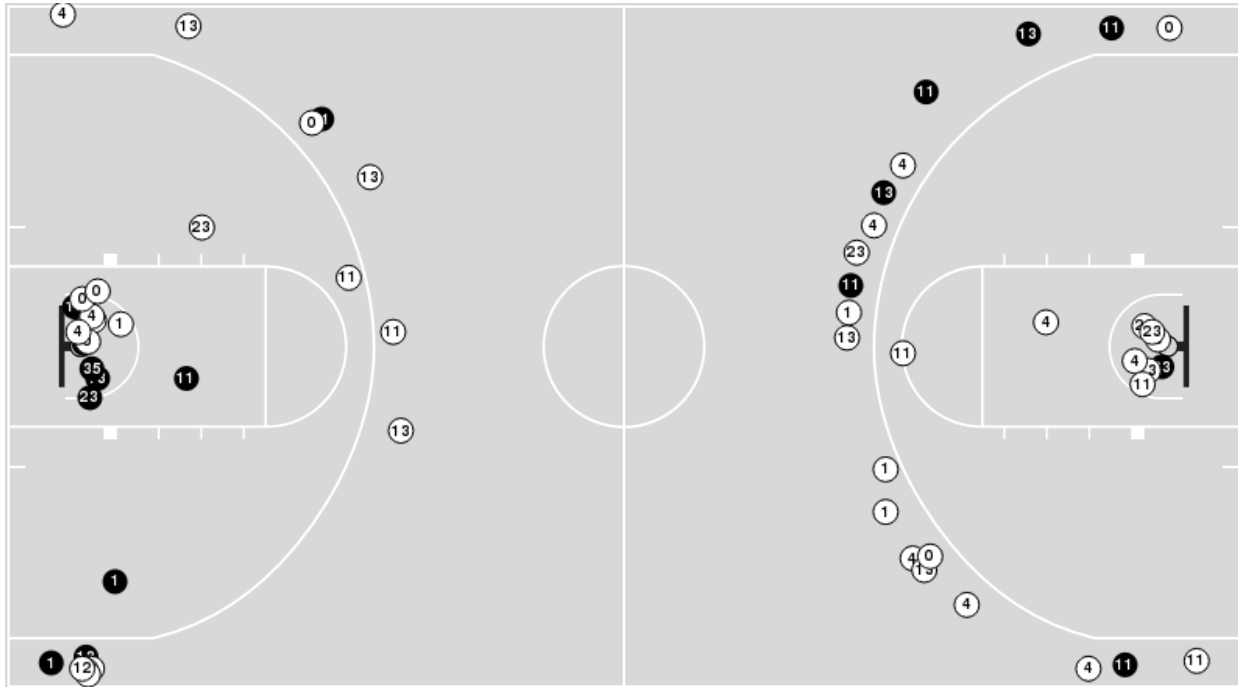

Players => 0, 1, 2, 3, 4, 5, 10, 11, 12, 13, 23, 32, 35 FG Types=>All Results=>All

Point Loma Nazarene

All Field Goals