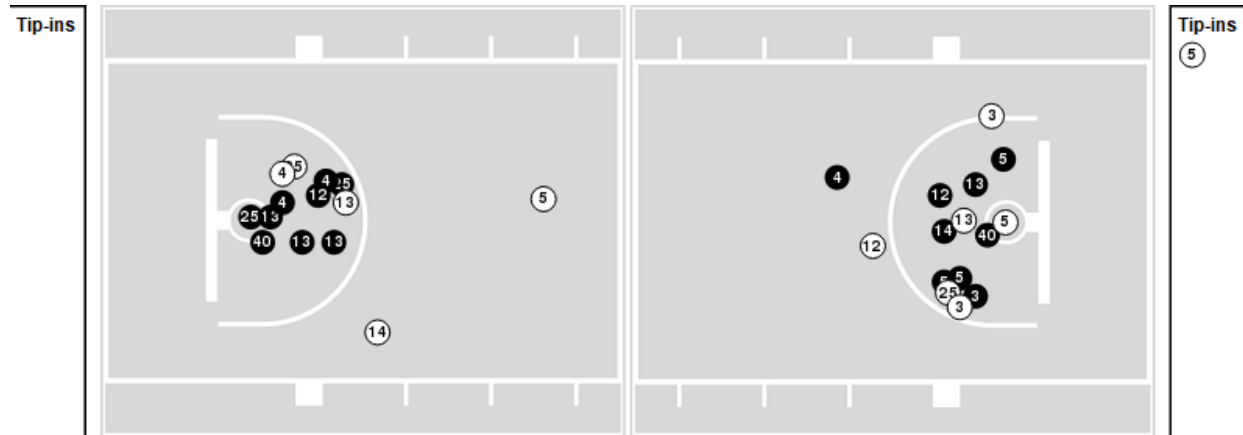

Blow Up Chart

● Made   ○ Missed   N - Player Number

San Diego State	M/A	%
Field Goals	26/57	46
2 Points	18/32	56
3 Points	8/25	32
Free Throws	11/16	69

San Diego State	M/A	%
Points in the Paint	36 (18 / 29)	62
Fast Break Points	4 (3/3)	100
Second Chance Points	4 (2/11)	18
Effective FG%	53