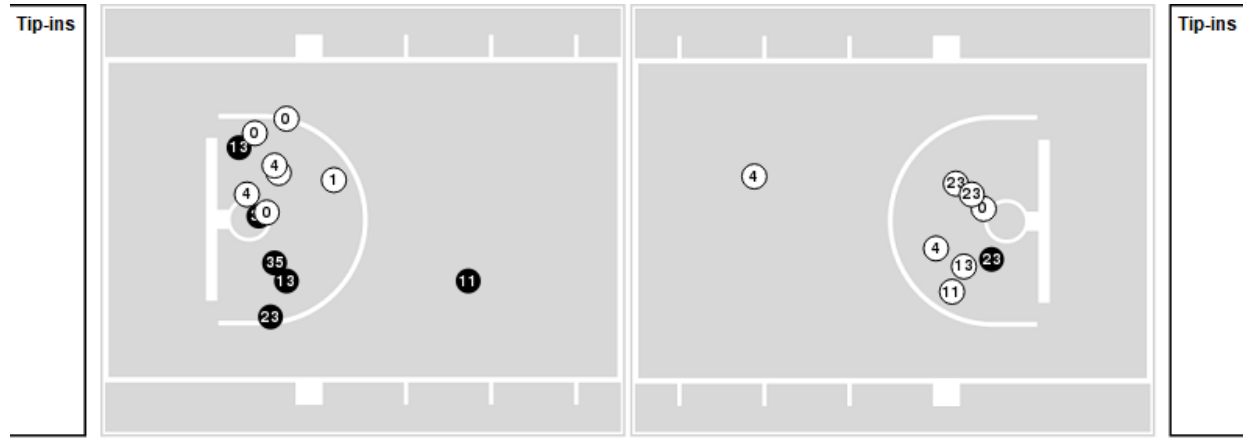

Blow Up Chart

● Made ○ Missed N - Player Number

Point Loma Nazarene	M/A	%
Field Goals	17/58	29
2 Points	8/25	32
3 Points	9/33	27
Free Throws	8/9	89

Point Loma Nazarene	M/A	%
Points in the Paint	14 (7 / 21)	33
Fast Break Points	0 (0/0)	0
Second Chance Points	5 (3/9)	33
Effective FG%	37