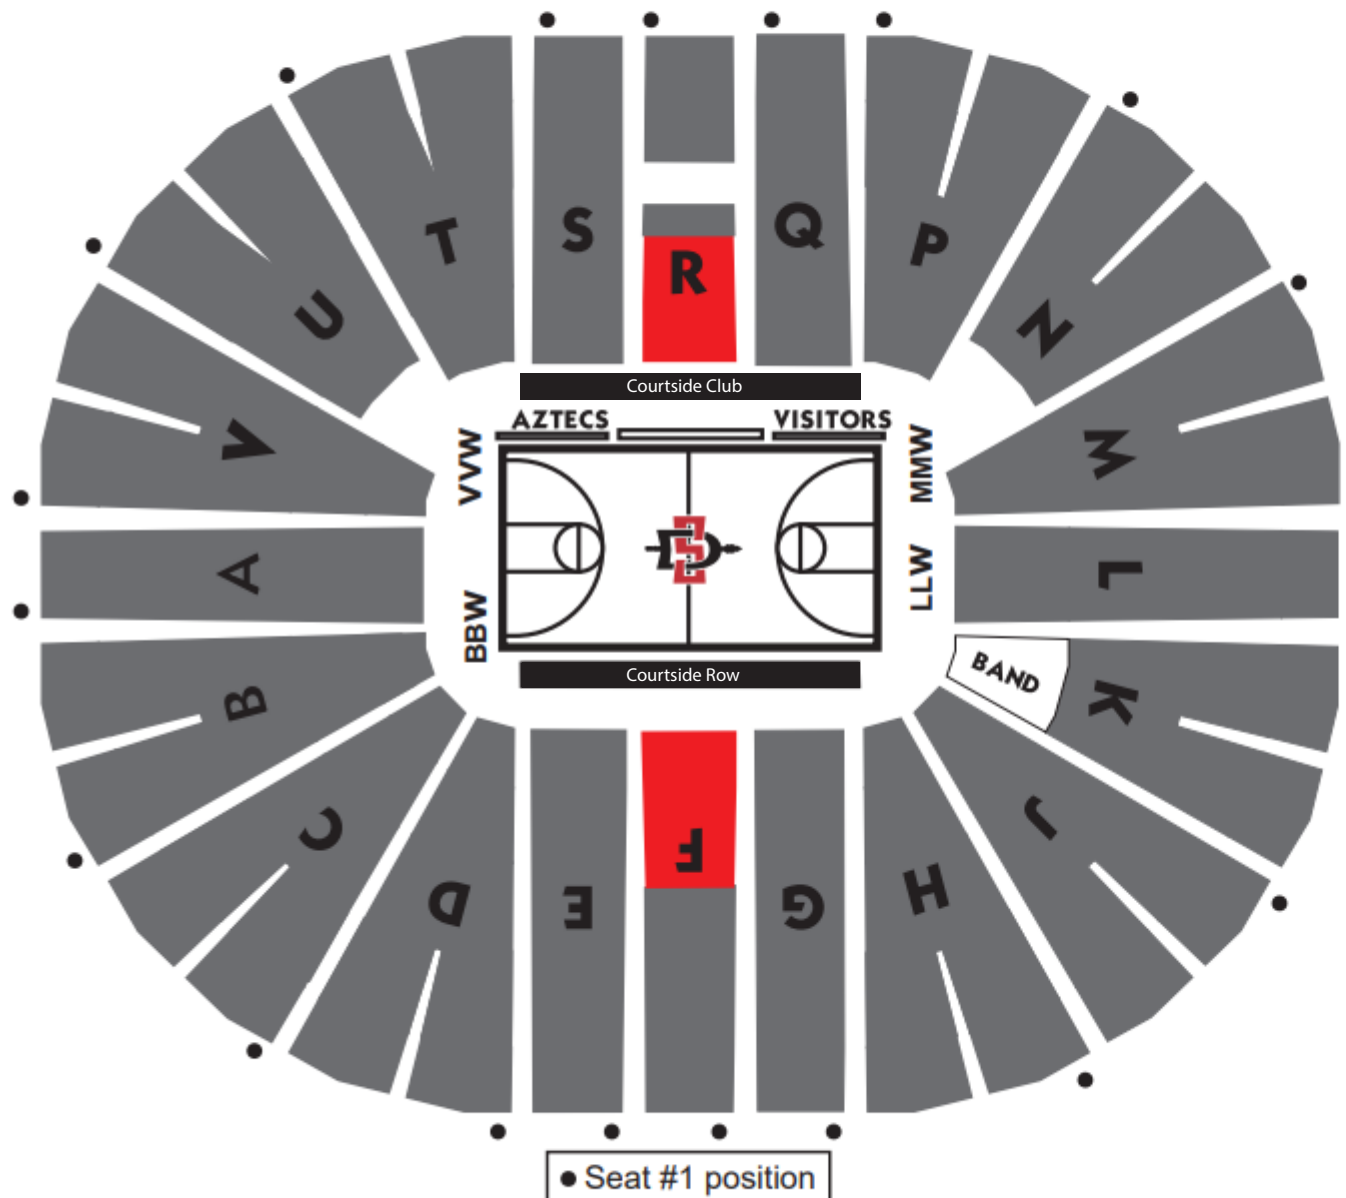

# 2023-24 AZTEC WOMEN'S BASKETBALL

### PRICING

Courtside Row \$20

Courtside Club \$20

**Reserved Seating \$9**

Section F - Row 1-12

Section R - Row 6-12

General Admission \$6