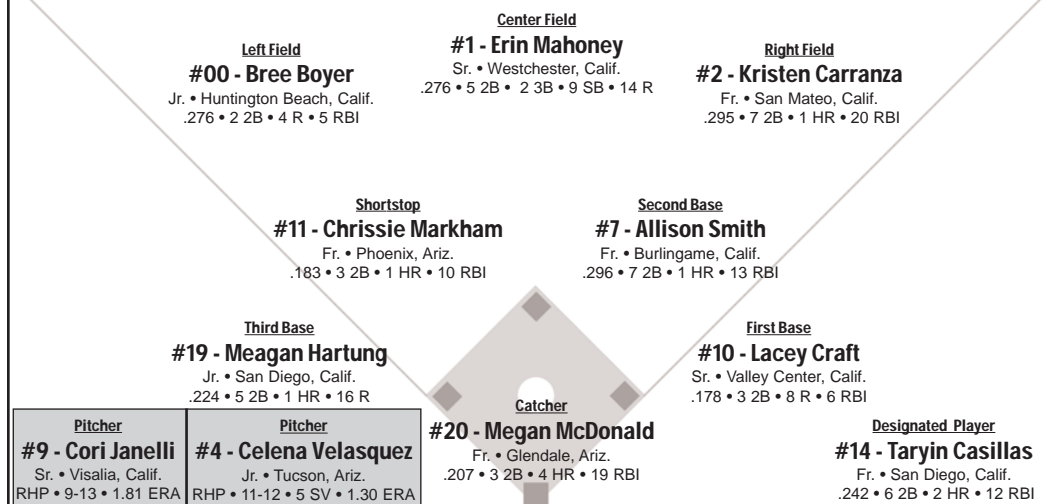

PROBABLE SDSU DEFENSIVE ALIGNMENT

• STATISTICS THROUGH 50 GAMES •