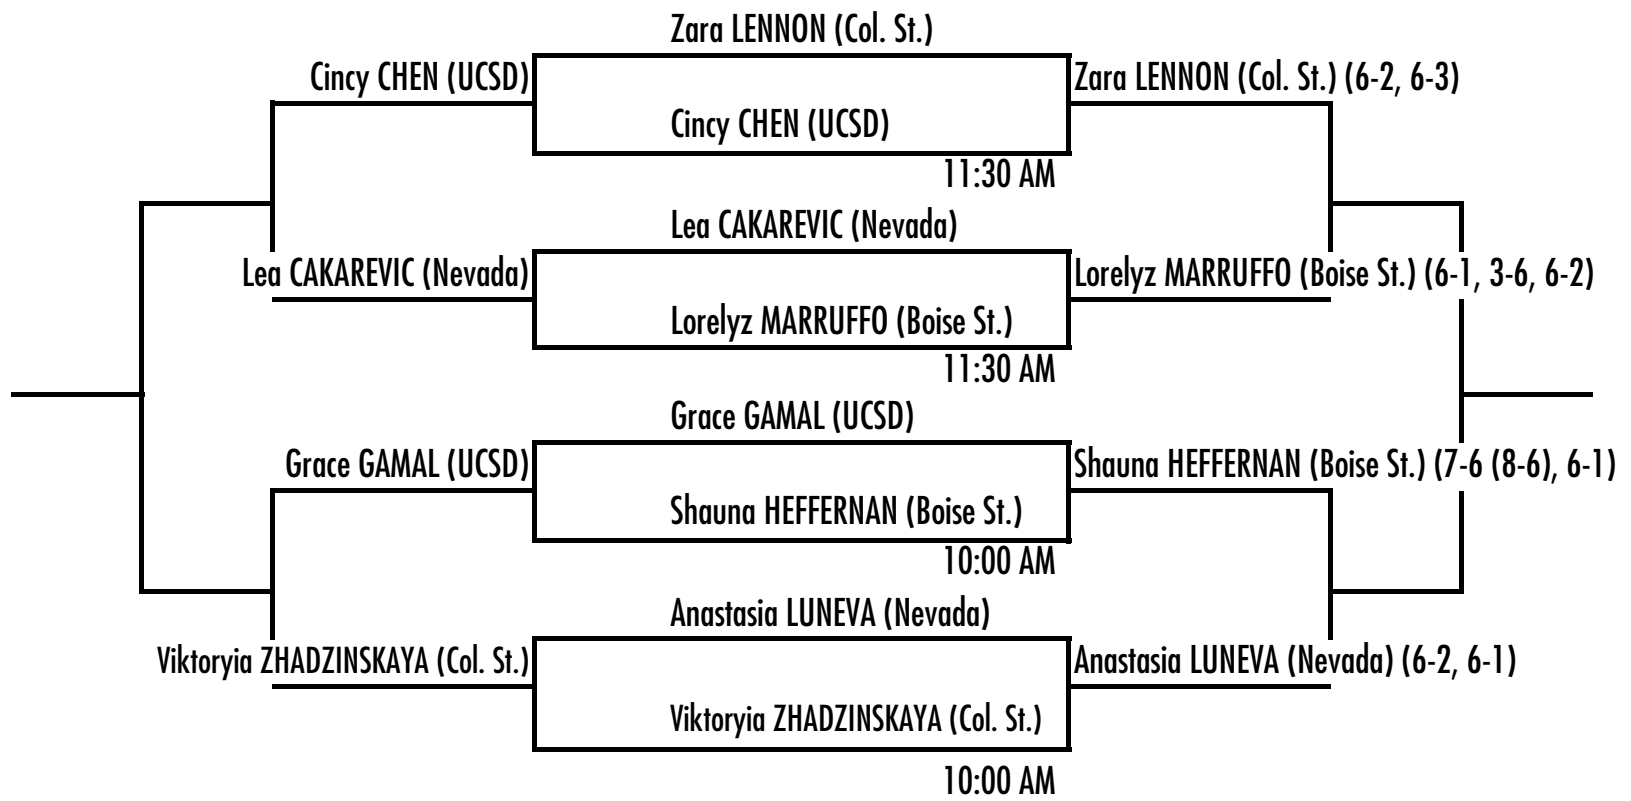

SDSU Fall Tennis Classic II

Nov. 3rd-5th, 2023 • Aztec Tennis Center

Singles - Gold