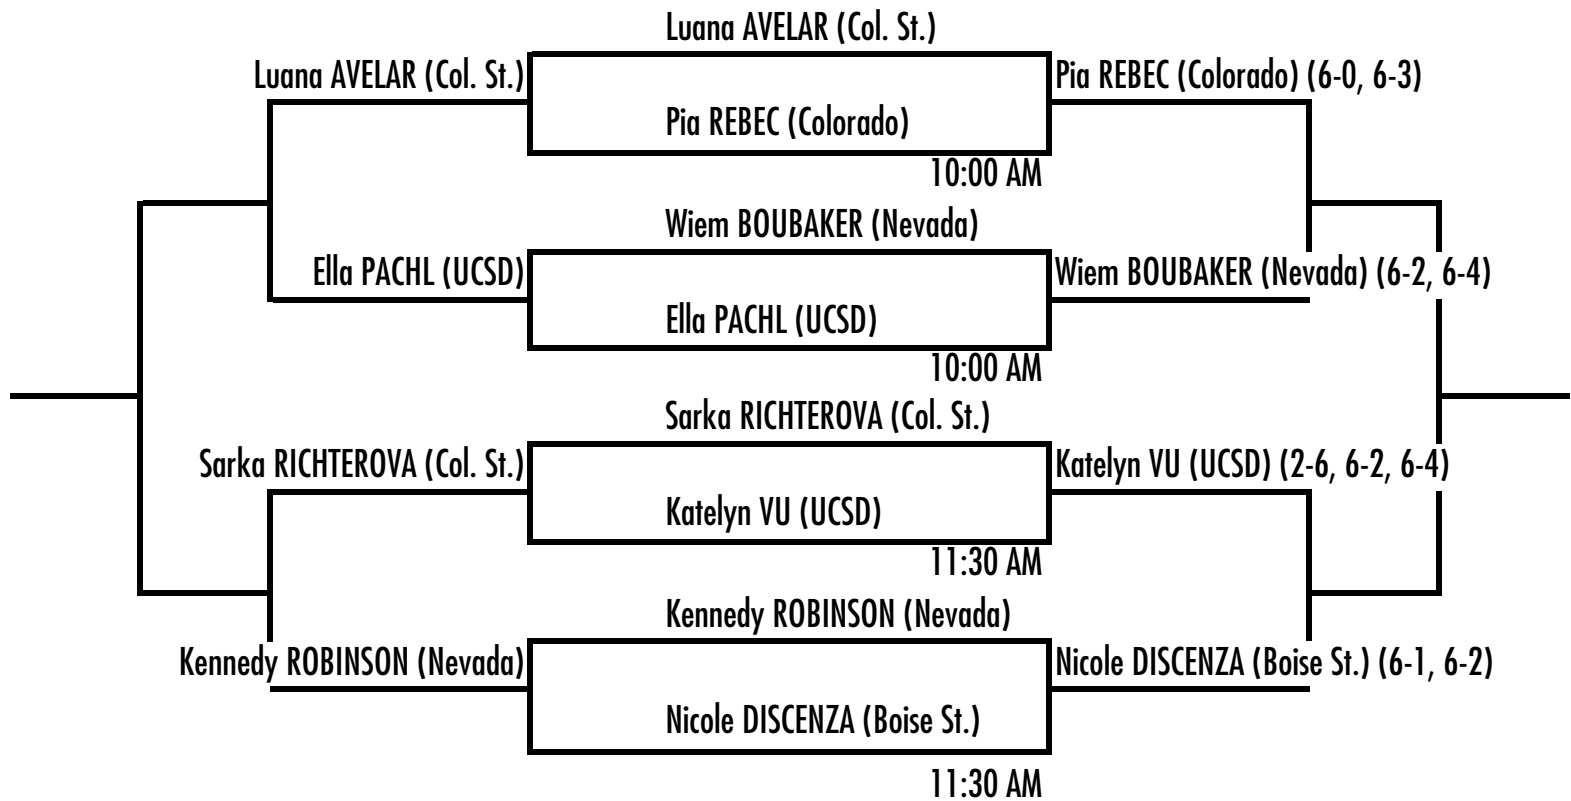

SDSU Fall Tennis Classic II

Nov. 3rd-5th, 2023 • Aztec Tennis Center

Singles - Silver