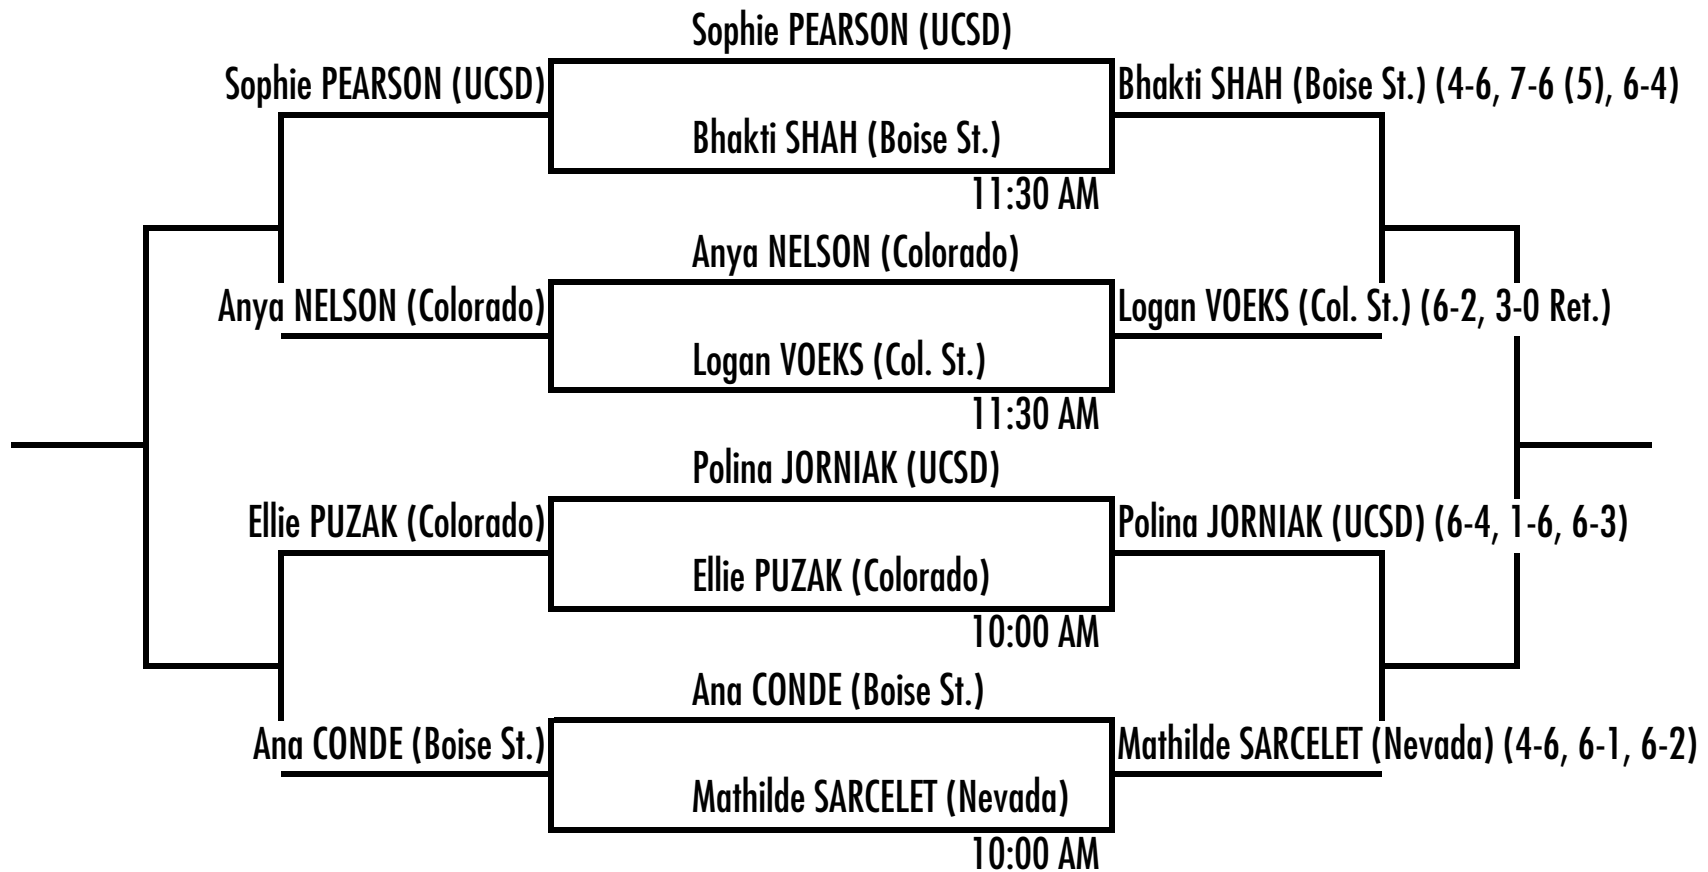

SDSU Fall Tennis Classic I

Sept. 29 - Oct. 1st, 2023 • Aztec Tennis Center

Singles - Bronze