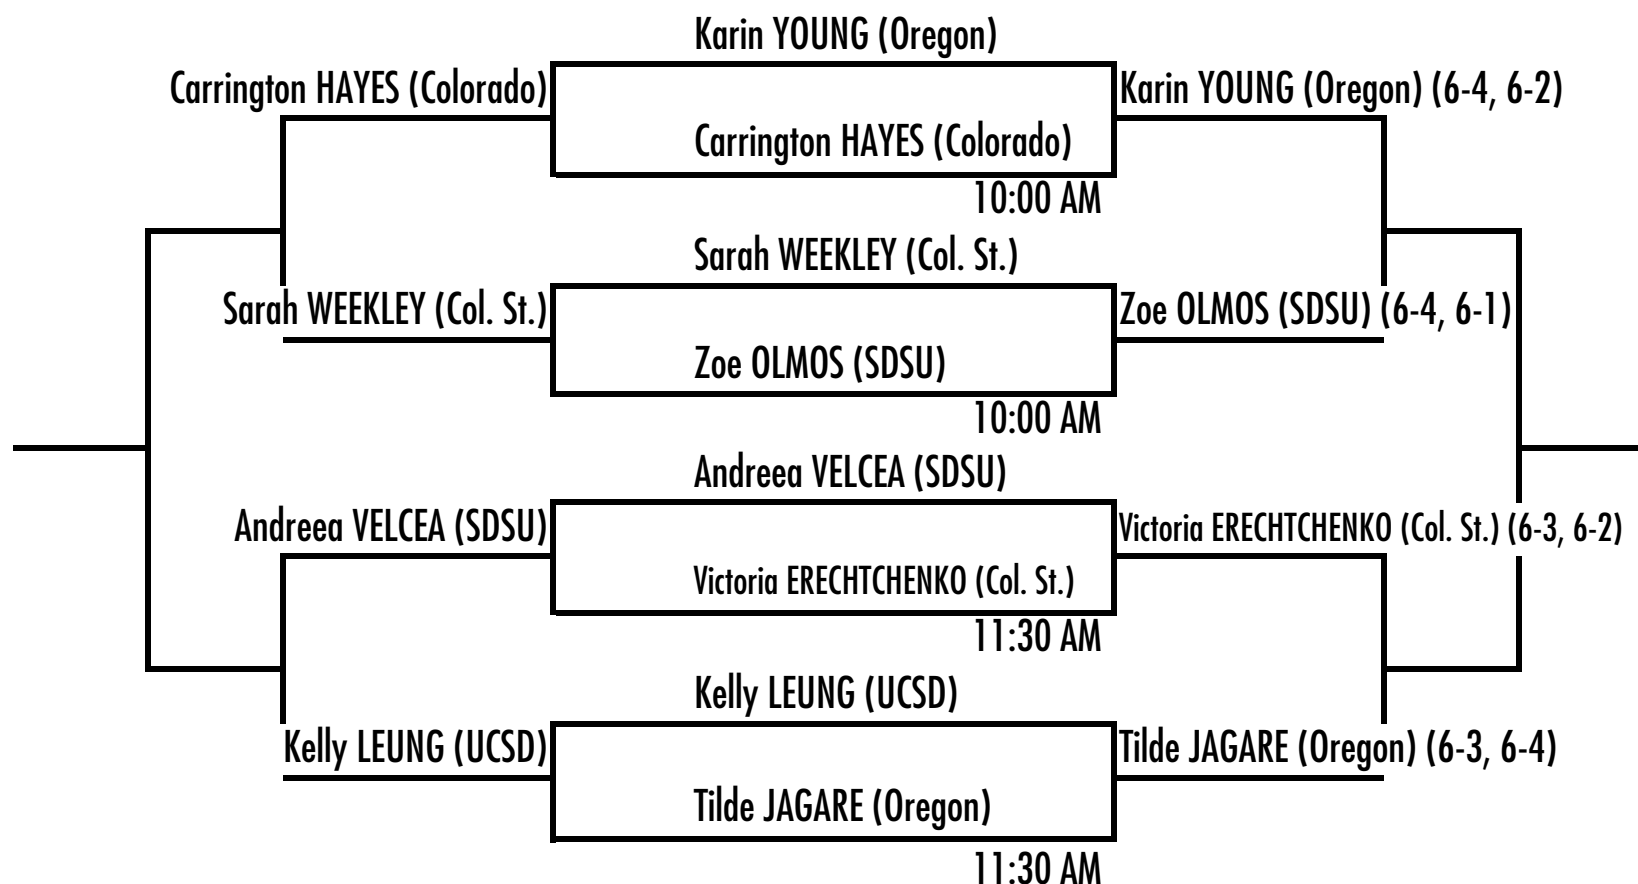

SDSU Fall Tennis Classic II

Nov. 3rd-5th, 2023 • Aztec Tennis Center

Singles - White