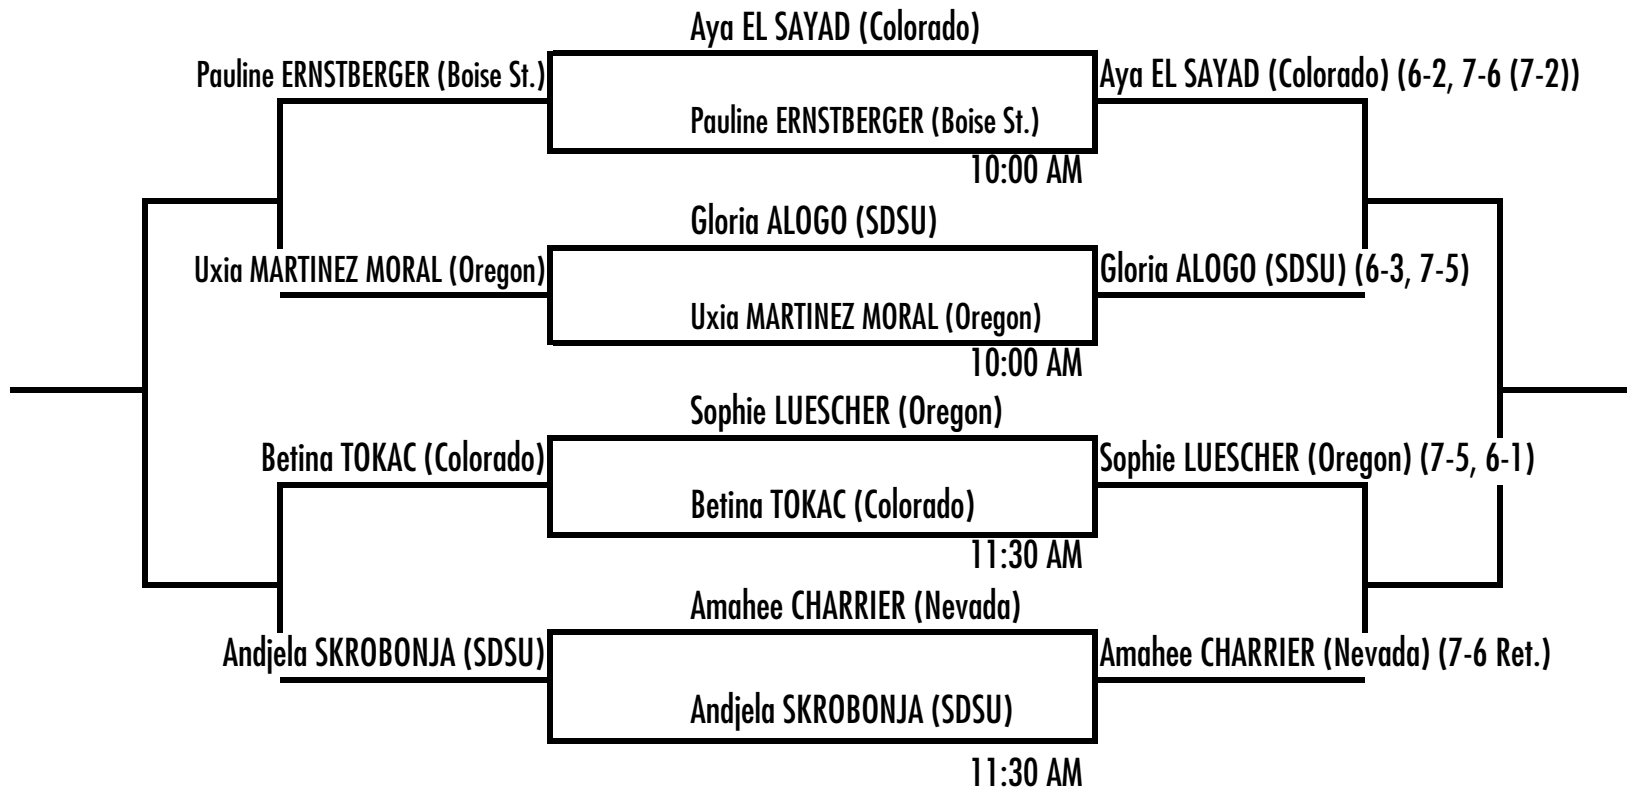

# SDSU Fall Tennis Classic II

Nov. 3rd-5th, 2023 • Aztec Tennis Center

## Singles - Red