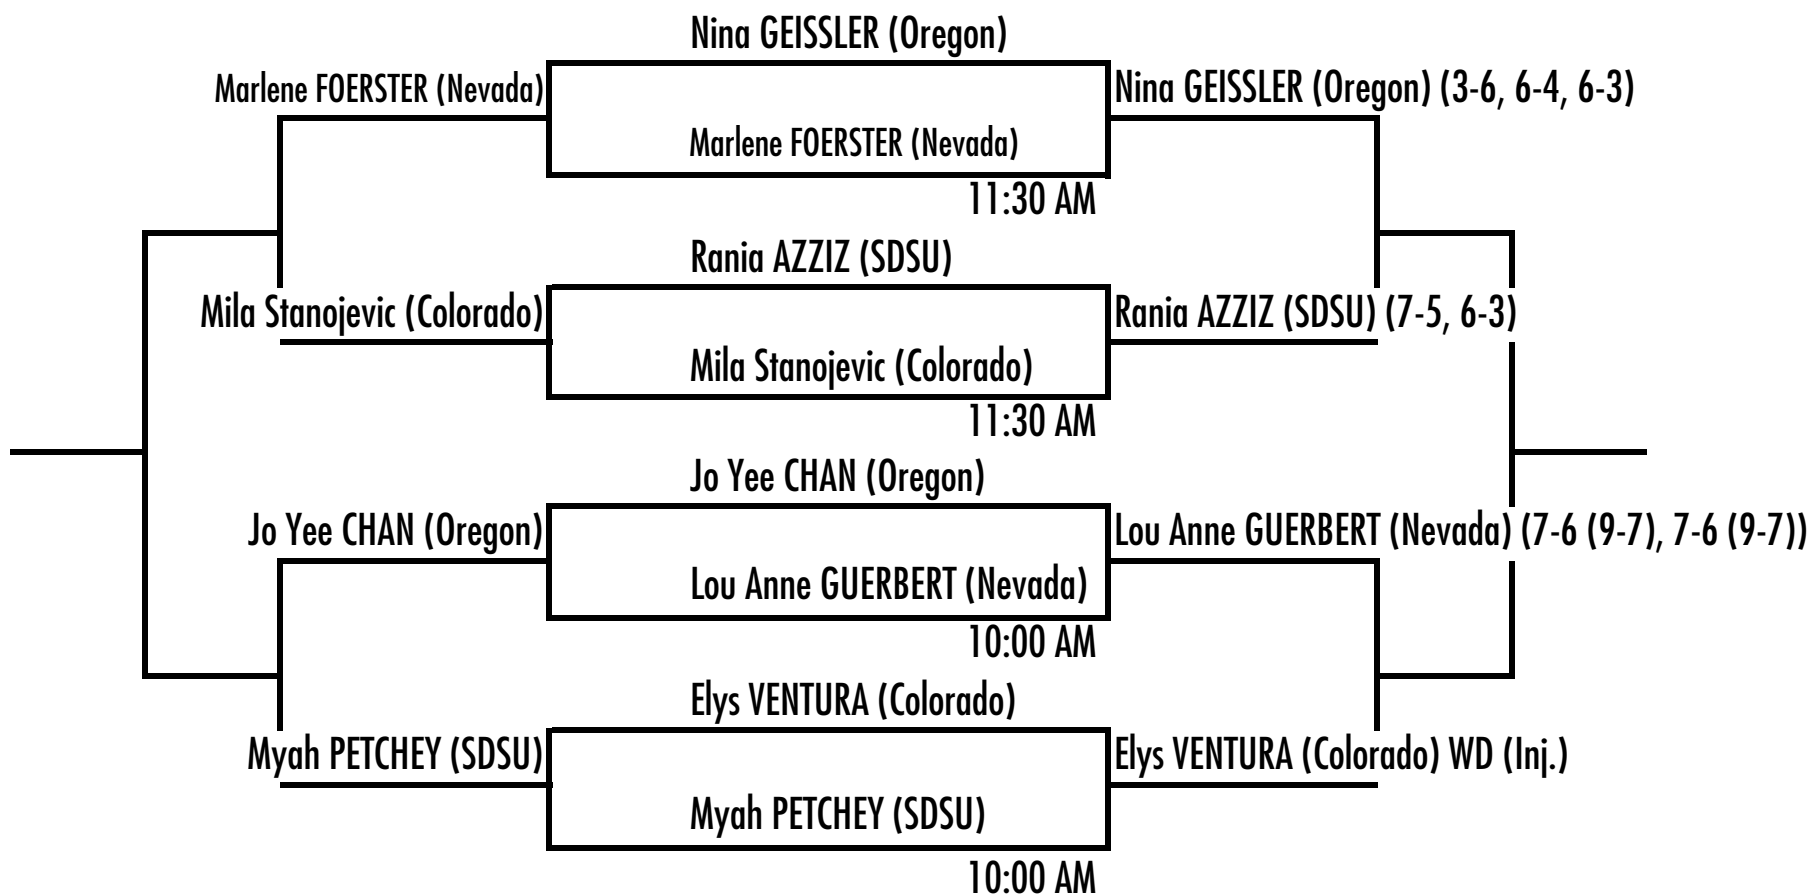

SDSU Fall Tennis Classic II

Nov. 3rd-5th, 2023 • Aztec Tennis Center

Singles - Black