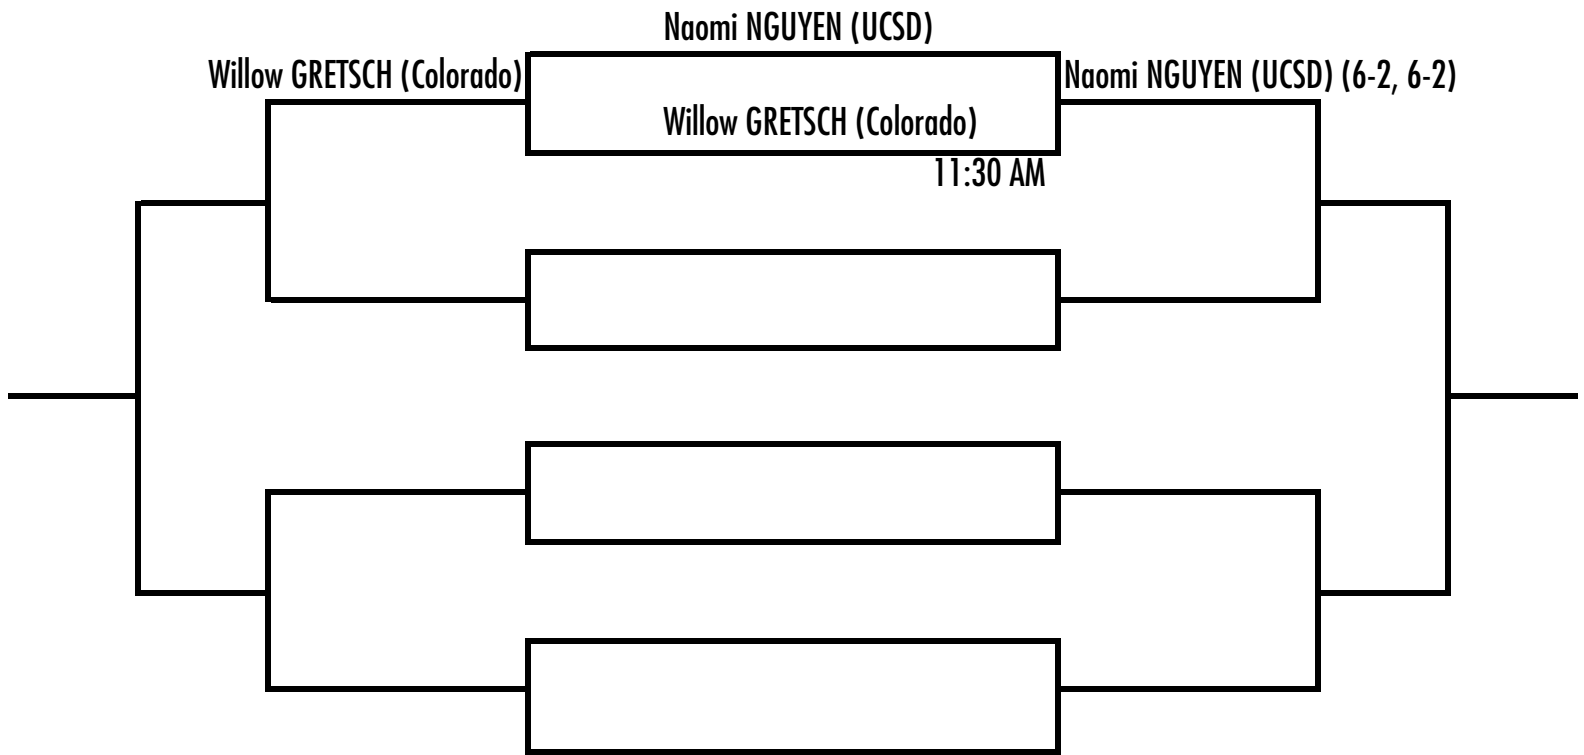

SDSU Fall Tennis Classic II

Nov. 3rd-5th, 2023 • Aztec Tennis Center

Singles - Gray