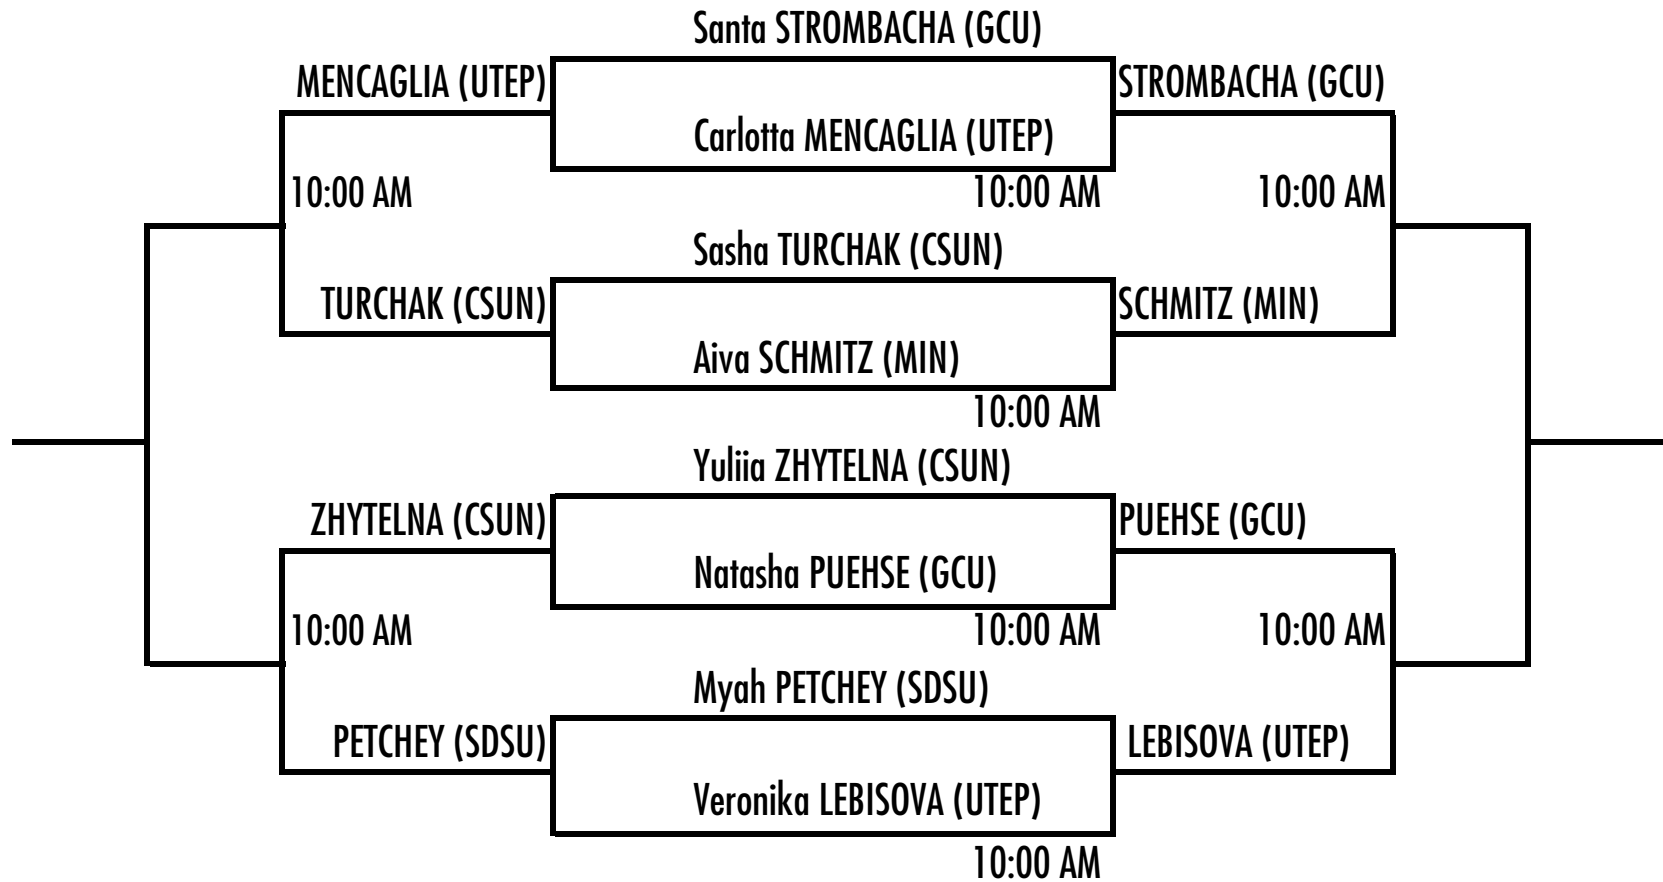

SDSU Fall Tennis Classic I

Sept. 29 - Oct. 1st, 2023 • Aztec Tennis Center

Singles - Red

SDSU Fall Tennis Classic I

Sept. 29 - Oct. 1st, 2023 • Aztec Tennis Center

Singles - Black

SDSU Fall Tennis Classic I

Sept. 29 - Oct. 1st, 2023 • Aztec Tennis Center

Singles - White

SDSU Fall Tennis Classic I

Sept. 29 - Oct. 1st, 2023 • Aztec Tennis Center

Gray Singles Round Robin

Saturday

Emma JEWELL (UTEP) vs. Sofia DERMENJYAN (CSUN) 10:00 AM

Tallia HARPER (CSUN) vs. DeCora ANTOINE (UTEP) 11:30 AM

Vitoria SOLIS URDIALES (CSUN) vs. Valentina DEL MARCO (GCU) 11:30 AM

SDSU Fall Tennis Classic I

Sept. 29 - Oct. 1st, 2023 • Aztec Tennis Center

Doubles - Red

SDSU Fall Tennis Classic I

Sept. 29 - Oct. 1st, 2023 • Aztec Tennis Center

Doubles - Black (Saturday)

DEAIFI/DEL MARCO (GCU) vs. SANTIBAÑEZ LUNA/UNG (CSUN) 9:00 AM

KOCEVAR/BELLUOMINI (MIN) vs. HENNICAUX/ANTOINE (UTEP) 9:00 AM