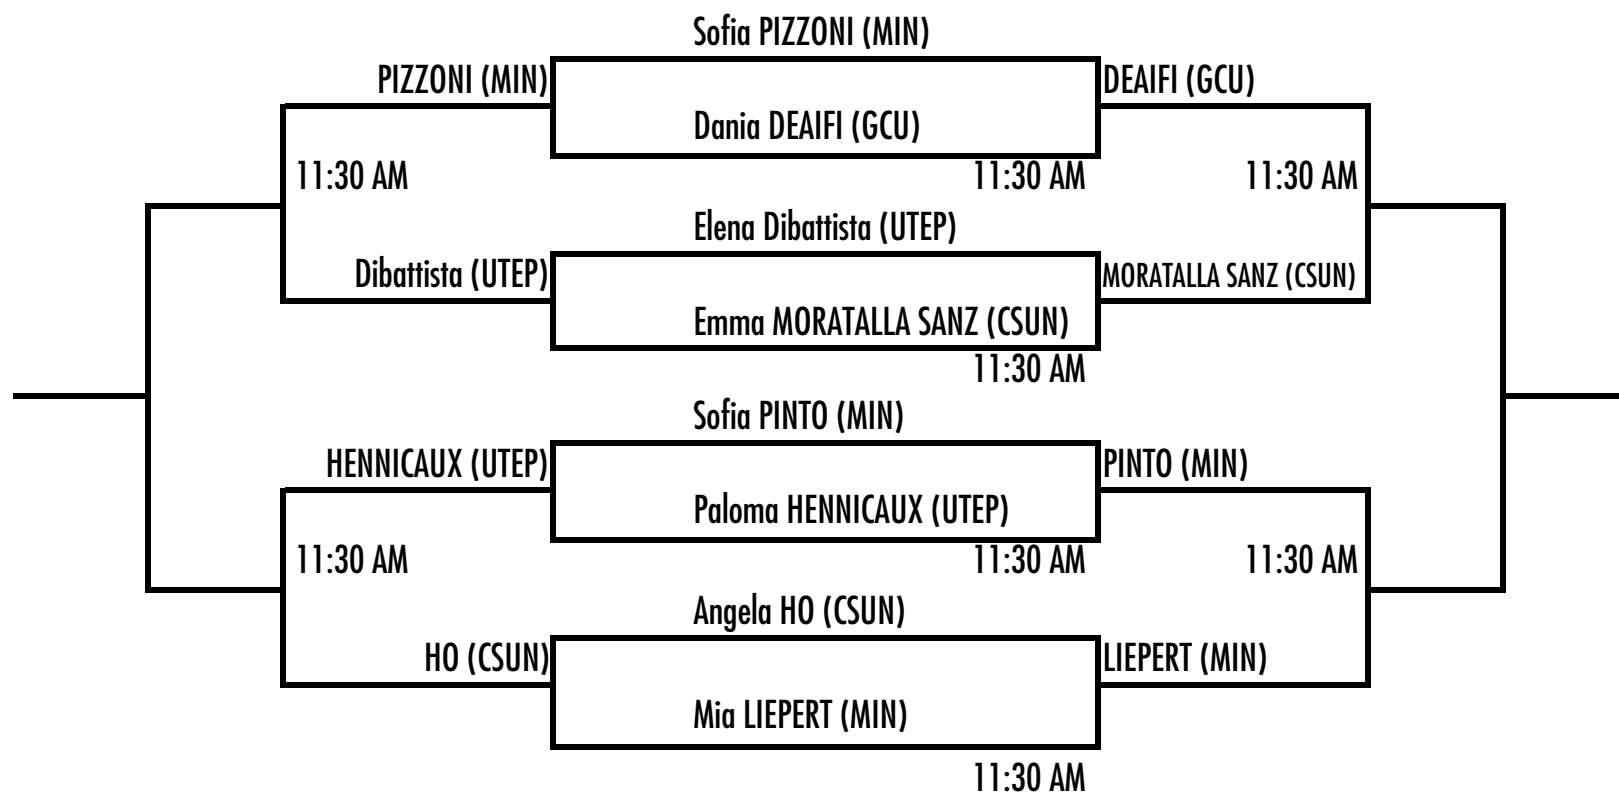

SDSU Fall Tennis Classic I

Sept. 29 - Oct. 1st, 2023 • Aztec Tennis Center

Singles - Red

SDSU Fall Tennis Classic I

Sept. 29 - Oct. 1st, 2023 • Aztec Tennis Center

Singles - Black

SDSU Fall Tennis Classic I

Sept. 29 - Oct. 1st, 2023 • Aztec Tennis Center

Singles - White

SDSU Fall Tennis Classic I

Sept. 29 - Oct. 1st, 2023 • Aztec Tennis Center

Gray Singles Round Robin

Saturday

Emma JEWELL (UTEP) vs. Sofia DERMENJYAN (CSUN) 10:00 AM

Tallia HARPER (CSUN) vs. DeCora ANTOINE (UTEP) 11:30 AM

Vitoria SOLIS URDIALES (CSUN) vs. Valentina DEL MARCO (GCU) 11:30 AM

SDSU Fall Tennis Classic I

Sept. 29 - Oct. 1st, 2023 • Aztec Tennis Center

Doubles - Red

SDSU Fall Tennis Classic I

Sept. 29 - Oct. 1st, 2023 • Aztec Tennis Center

Doubles - Black (Saturday)

DEAIFI/DEL MARCO (GCU) vs. SANTIBAÑEZ LUNA/UNG (CSUN) 9:00 AM

KOCEVAR/BELLUOMINI (MIN) vs. HENNICAUX/ANTOINE (UTEP) 9:00 AM