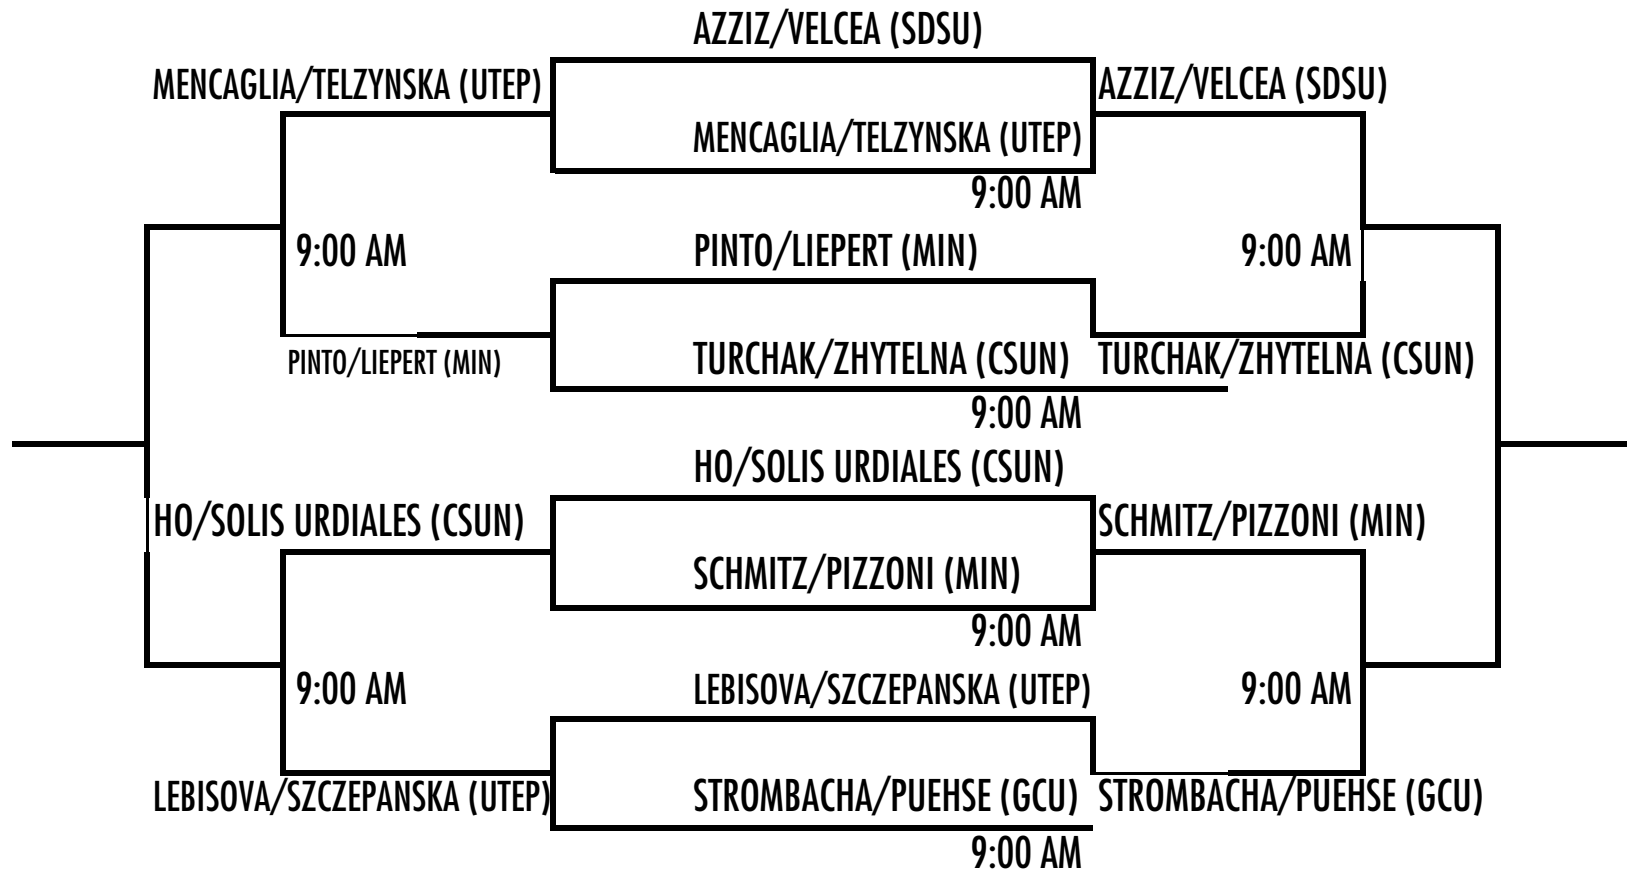

SDSU Fall Tennis Classic I

Sept. 29 - Oct. 1st, 2023 • Aztec Tennis Center

Singles - Red

SDSU Fall Tennis Classic I

Sept. 29 - Oct. 1st, 2023 • Aztec Tennis Center

Singles - Black

SDSU Fall Tennis Classic I

Sept. 29 - Oct. 1st, 2023 • Aztec Tennis Center

Singles - White

SDSU Fall Tennis Classic I

Sept. 29 - Oct. 1st, 2023 • Aztec Tennis Center

Gray Singles Round Robin

Saturday

Emma JEWELL (UTEP) vs. Sofia DERMENJYAN (CSUN) 10:00 AM

Tallia HARPER (CSUN) vs. DeCora ANTOINE (UTEP) 11:30 AM

Vitoria SOLIS URDIALES (CSUN) vs. Valentina DEL MARCO (GCU) 11:30 AM

SDSU Fall Tennis Classic I

Sept. 29 - Oct. 1st, 2023 • Aztec Tennis Center

Doubles - Red

MORATALLA SANZ/HARPER (CSUN) vs. DIBATTISTA/JEWELL (UTEP) 9:00 AM