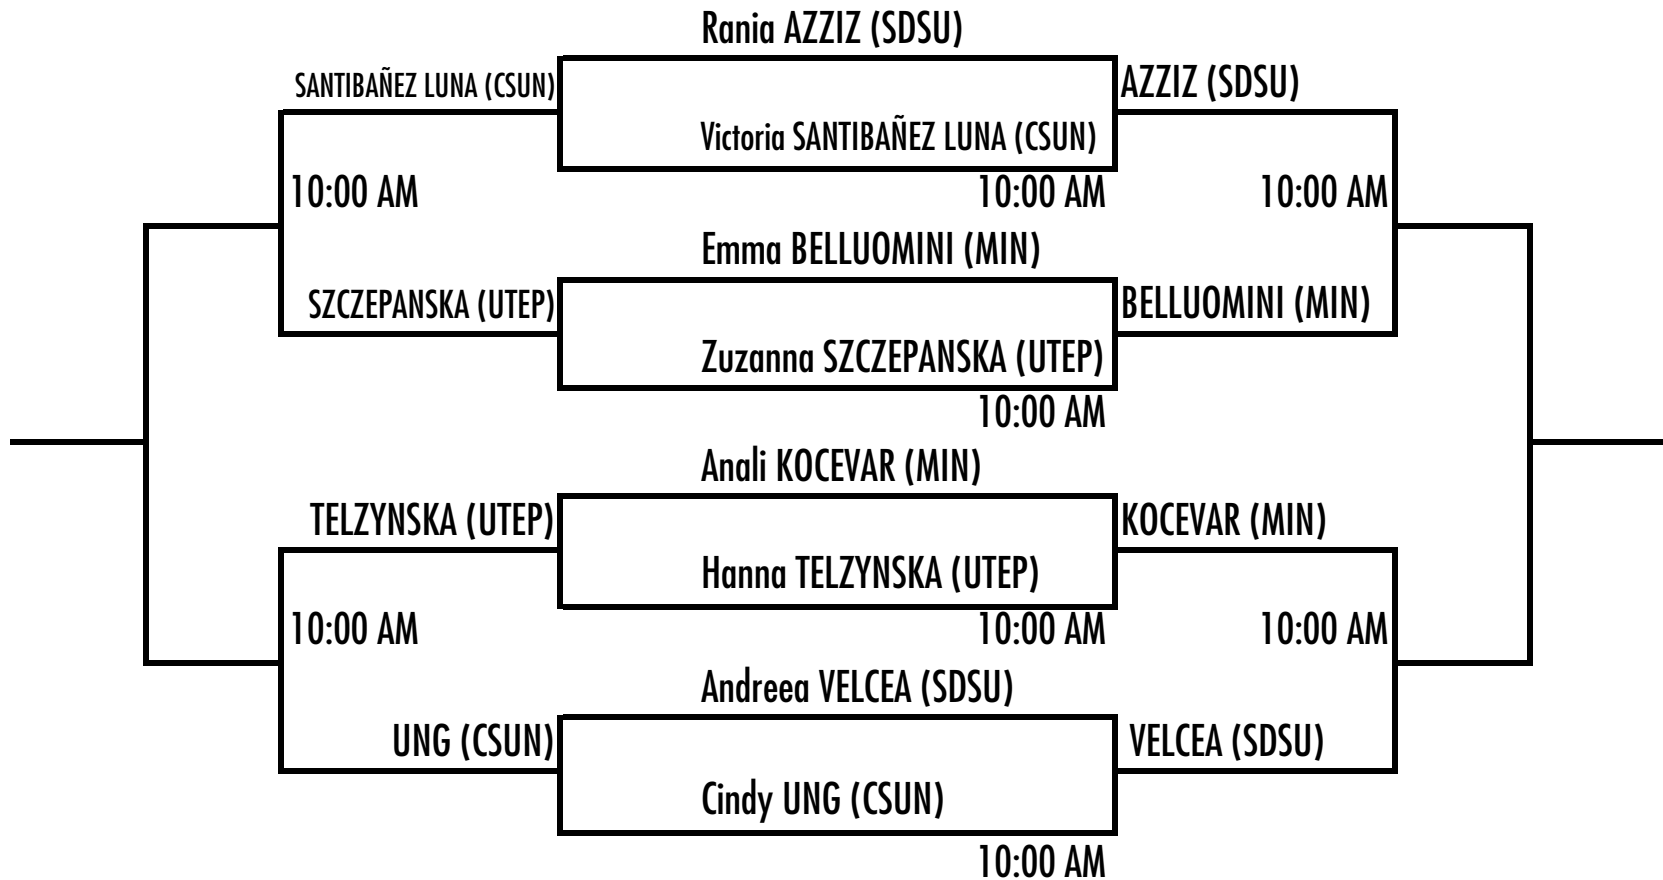

SDSU Fall Tennis Classic I

Sept. 29 - Oct. 1st, 2023 • Aztec Tennis Center

Singles - Red

SDSU Fall Tennis Classic I

Sept. 29 - Oct. 1st, 2023 • Aztec Tennis Center

Singles - Black

SDSU Fall Tennis Classic I

Sept. 29 - Oct. 1st, 2023 • Aztec Tennis Center

Singles - White

SDSU Fall Tennis Classic I

Sept. 29 - Oct. 1st, 2023 • Aztec Tennis Center

Gray Singles Round Robin

Saturday

Emma JEWELL (UTEP) vs. Sofia DERMENJYAN (CSUN) 10:00 AM