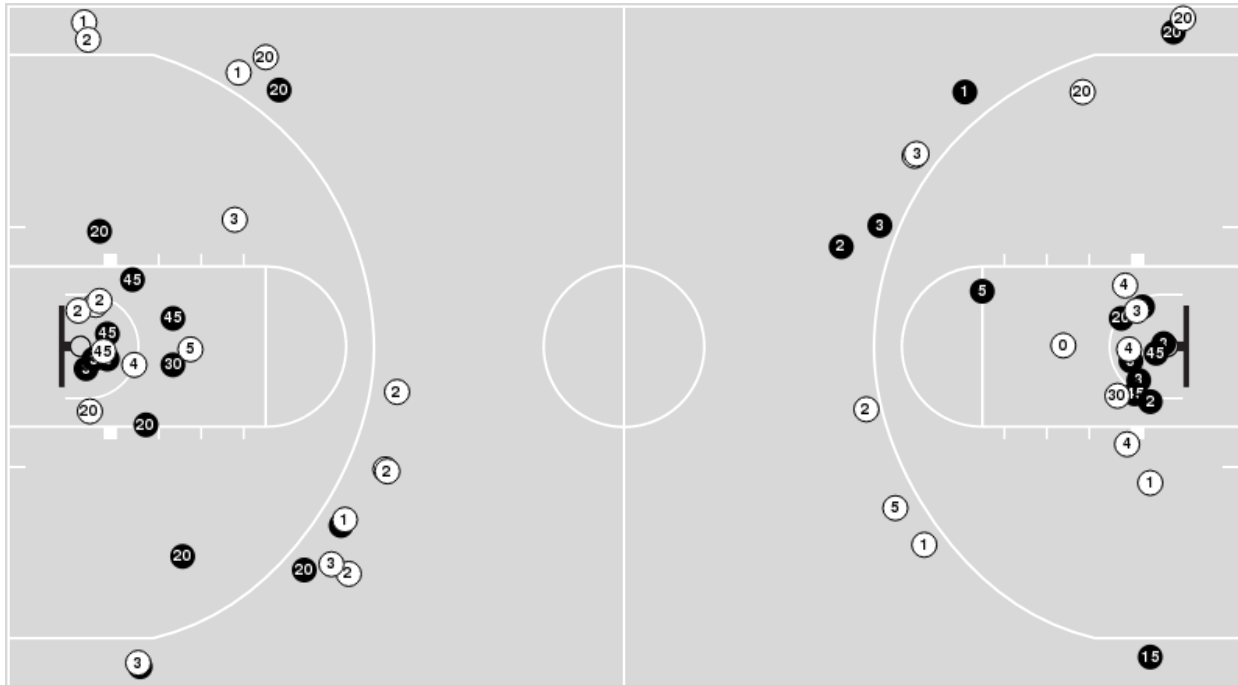

Officials: David Hall, Randy McCall, Verne Harris

Players => 0, 1, 2, 3, 4, 5, 10, 12, 13, 15, 20, 21, 24, 30, 33, 45, 51, 55FG Types=>AllResults=>All

Brigham Young

All Field Goals