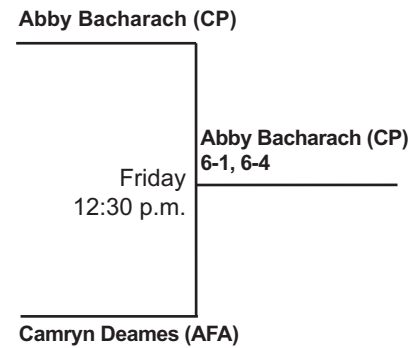

**SDSU Fall Tennis Classic II**  
**Nov. 10-12, 2017**  
**Singles - Round Robin (12:30 p.m.) (ITA Code: 359569)**

**#1**  
**SDSU**  
 Berta Acero

**#2**  
**UTAH**  
 Jasmine Rich

**#3**  
**CP**  
 Abby Bacharach

**#4**  
**AFA**  
 Camryn Deames

**1st round: #1 vs. #2, #3 vs. #4**

**2nd round: #1 vs. #3, #2 vs. #4**