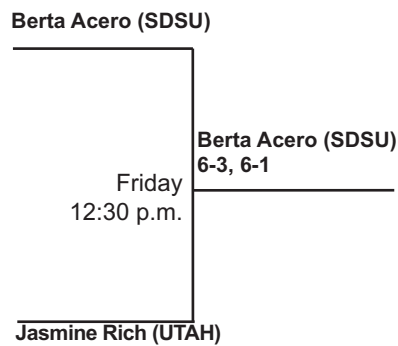

**SDSU Fall Tennis Classic II**  
**Nov. 10-12, 2017**  
**Singles - Round Robin (12:30 p.m.) (ITA Code: 359569)**

**#1**  
**SDSU**  
 Berta Acero

**#2**  
**UTAH**  
 Jasmine Rich

**#3**  
**CP**  
 Abby Bacharach

**#4**  
**AFA**  
 Camryn Deames

**1st round: #1 vs. #2, #3 vs. #4**

**2nd round: #1 vs. #3, #2 vs. #4**