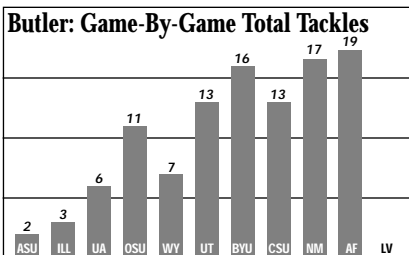

- Despite not starting the first three games, Butler enters Saturday's season finale versus UNLV as the MWC leading tackler with 107 tackles, 86 of which have been solo stops, and eight tackles for loss.
- Butler has been the Aztecs' leading tackler in six games this season and has recorded double-digit tackles in six of SDSU's last seven games, including an amazing 19-tackle performance at Air Force and 17 stops at New Mexico.
- In SDSU's last seven contests, Butler has averaged nearly 14 tackles per game, including 16 at Brigham Young and 13 versus Colorado State. He also had two pass break-ups, three tackles for loss and a sack versus the Cougars.
- Against Utah, Butler finished with a game-high 11 tackles (two for loss), and an interception. The junior also was credited with a forced fumble and a fumble recovery when he stripped Ute running back Adam Tate and then pounced on the loose ball.
- Butler made his first start this year at Arizona, finishing with seven tackles and knocking down an Ortege Jenkins lateral that was recovered by safety Garret Pavelko.
- The Carson, Calif., product posted his first double-digit tackle performance at Oregon State, recording a team-leading 11 stops (seven solo). Butler was also SDSU's leading tackler at Wyoming with seven stops.

Go-To Guy

- Wide receiver J.R. Tolver has been like 7-11 so far this season — always open. The Mountain West's leading receiver in receptions per game, Tolver ranks 35th nationally in receptions per game (5.6) and 37th in receiving yardage per game (74.8). He has also accounted for over 30 percent of all SDSU receptions (56-of-177) and 34 percent of the Aztecs' total aerial yardage (748-of-2173).
- Last week at Air Force, Tolver finished right at his average, hauling in six receptions for 75 yards, including his first touchdown reception of the season. The sophomore has now registered at least five catches in eight of 10 games this season. He has led SDSU in receptions in each of those games.
- Tolver may have had his best game of the season against Colorado State, hauling in seven catches for a career-high 146 yards, including a 71-yard bomb from quarterback Lon Sheriff that stands as the Aztecs' longest play from scrimmage this season. His performance

against the Rams was the second time this season that he cracked triple digits in receiving yardage — 129 yards at Wyoming was the other.

- Tolver entered the 2000 season with just nine career receptions for 101 yards.

Dialing Long Distance

- After a stellar sophomore campaign, junior Derrick Lewis got off to a slow start in 2000. However, the New Orleans product has returned to form in the last four games, posting triple-digit receiving yardage performances three times.
- Lewis was back at his big-play best at Air Force, recording four receptions for a career-best 138 yards (34.5 ypc), including catches of 47 and 50 yards, with the 50-yarder leading to an Aztec score. He also had a 41-yard punt return that led to an SDSU touchdown. It was the fifth triple-digit receiving performance of his career.
- Against Colorado State, Lewis finished with four receptions for 104 yards (26.0 ypc), including a season-long 64-yard touchdown catch.

COACHES CORNER

Aztec Head Coach Ted Tollner

- Ted Tollner is in his seventh season as head coach of the Aztec football program. In 1998, Tollner was recognized as the Western Athletic Conference Pacific Division Coach of the Year for his efforts in leading SDSU to a 7-5 record, a share of the WAC Pacific Division title and a Las Vegas Bowl berth.
- Tollner has compiled a 40-39 (.506) record at SDSU. His career record stands at 66-59-1 (.528) and includes four bowl appearances.
- In the spring of 1996, Tollner signed a 10-year contact with San Diego State University, an agreement unprecedented in the California State University system.
- Prior to being named SDSU's 14th head football coach, Tollner served eight years as an Aztec assistant (1973-80) under Claude Gilbert. The 60-year-old Tollner also served as head coach at USC from 1983-86 and spent seven years as an NFL assistant coach (Buffalo Bills - 1987, San Diego Chargers - 1989-91, Los Angeles Rams 1992-93).

Rebel Head Coach John Robinson