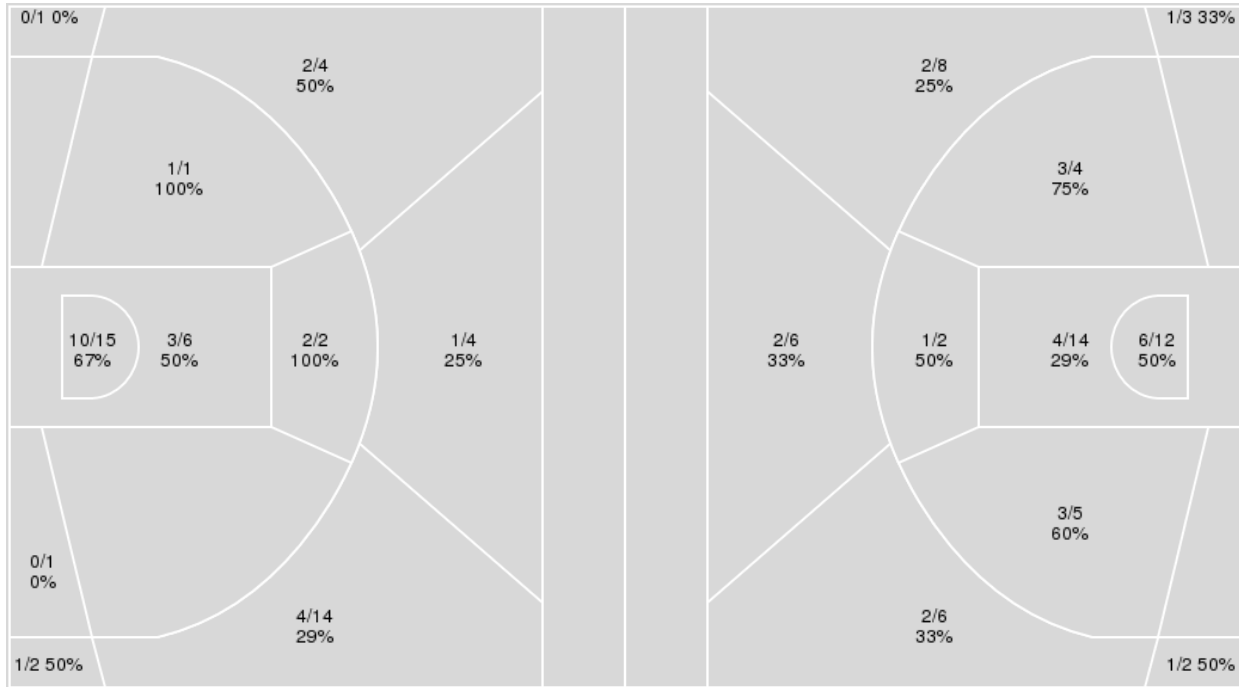

Officials: Michael Irving, Brooks Wells, Mike Littlewood

{ Players => 0, 1, 2, 5, 6, 7, 8, 10, 11, 12, 21, 22, 24, 30, 33; } FG Types { Players => All; } FG Types => All; Results => All;
=> All; Results => All;

Grand Canyon

San Diego St.

Grand Canyon	M/A	%
Field Goals	24/50	48
2 Points	16/25	64
3 Points	8/25	32
Free Throws	23/31	74

San Diego St.	M/A	%
Field Goals	25/62	40
2 Points	17/37	46
3 Points	8/25	32
Free Throws	15/24	62