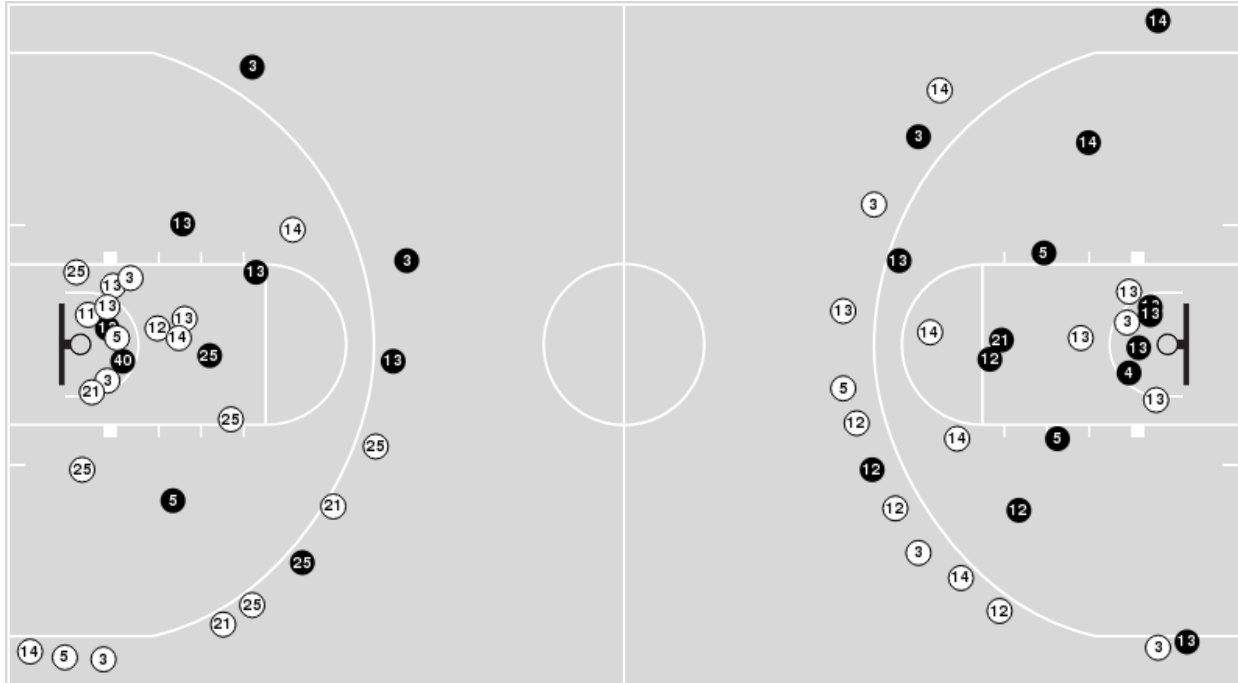

Players => AllFG Types=>AllResults=>All
San Diego St.

All Field Goals