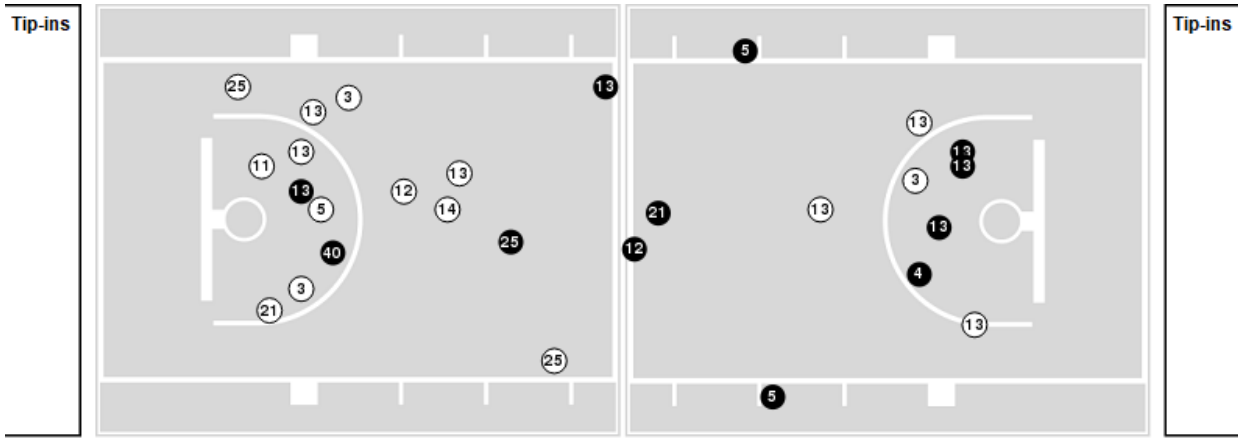

Blow Up Chart

● Made   ○ Missed   N - Player Number

San Diego St.	M/A	%
Field Goals	25/62	40
2 Points	17/37	46
3 Points	8/25	32
Free Throws	15/24	62

San Diego St.	M/A	%
Points in the Paint	20 (10 / 26)	38
Fast Break Points	6 (2/2)	100
Second Chance Points	9 (6/13)	46
Effective FG%	47