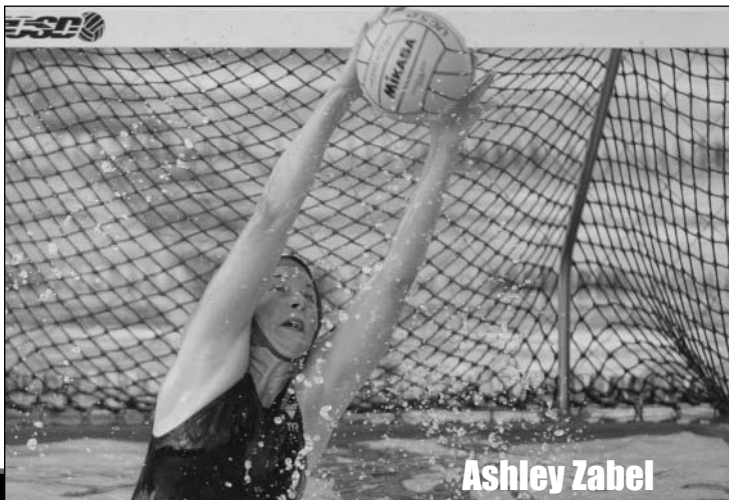

Ashley Zabel