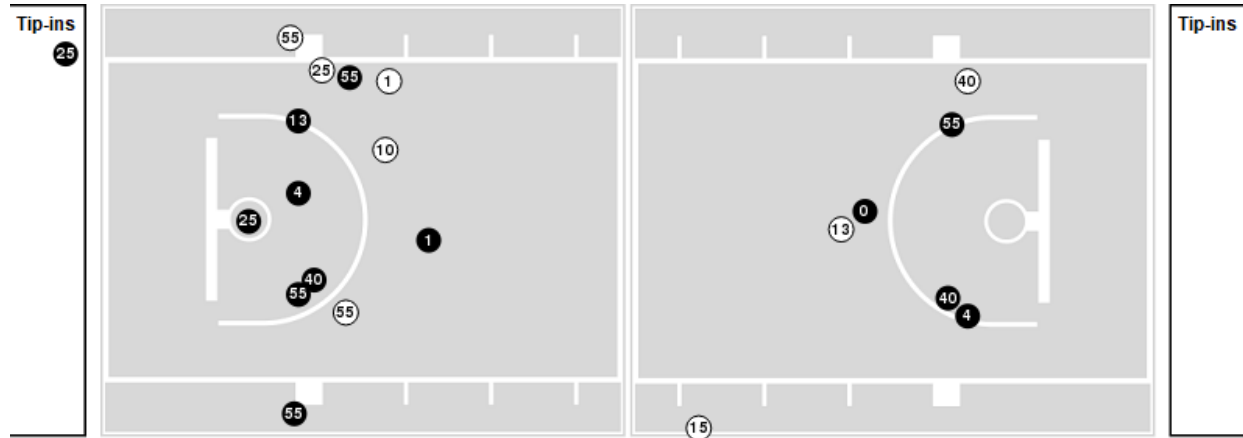

Blow Up Chart

● Made ○ Missed N - Player Number

UC Irvine	M/A	%
Field Goals	23/48	48
2 Points	18/30	60
3 Points	5/18	28
Free Throws	7/14	50

UC Irvine	M/A	%
Points in the Paint	22 (11 / 16)	69
Fast Break Points	3 (2/3)	67
Second Chance Points	6 (3/6)	50
Effective FG%	53