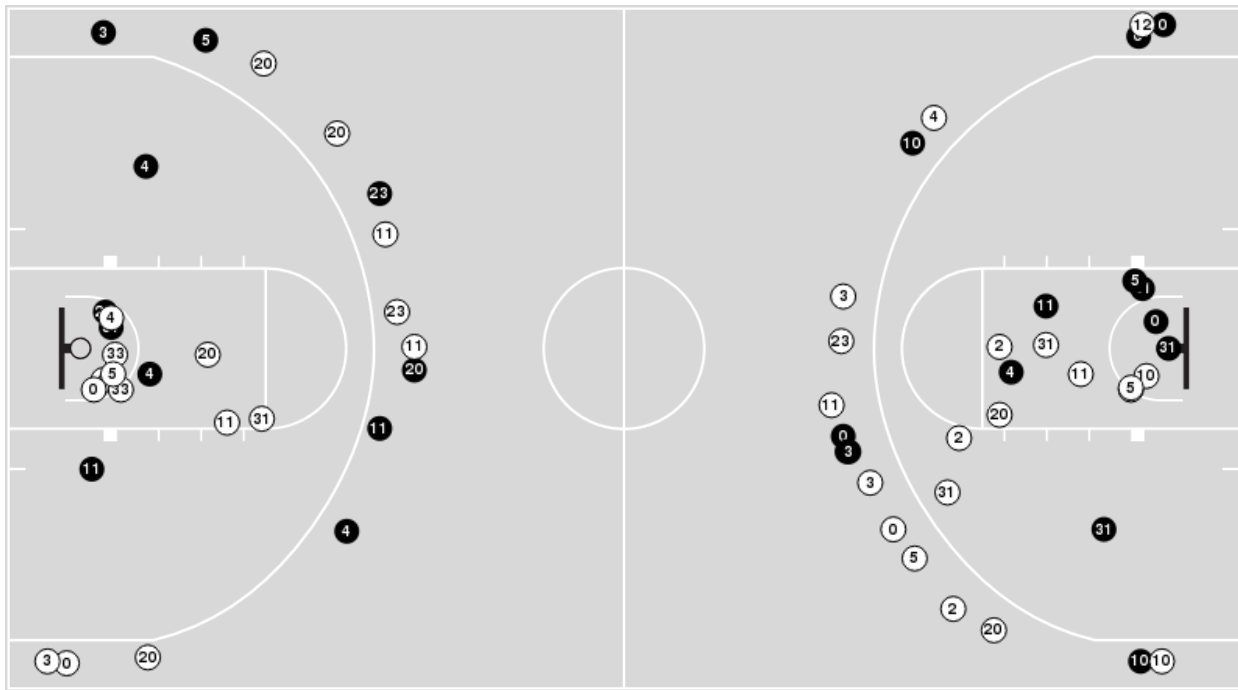

Officials: Randy McCall, Eric Curry, Deldre Carr

Players => AllFG Types=>AllResults=>All

San Diego State

All Field Goals