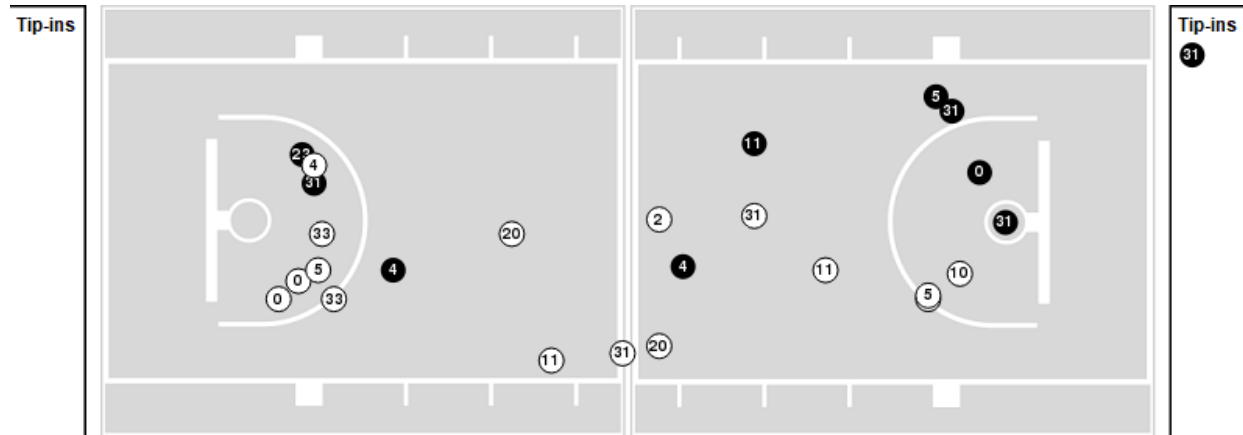

Blow Up Chart

● Made   ○ Missed   N - Player Number

San Diego State	M/A	%
Field Goals	25/62	40
2 Points	12/30	40
3 Points	13/32	41
Free Throws	14/22	64

San Diego State	M/A	%
Points in the Paint	18 (9 / 25)	36
Fast Break Points	6 (6/9)	67
Second Chance Points	17 (9/15)	60
Effective FG%	51