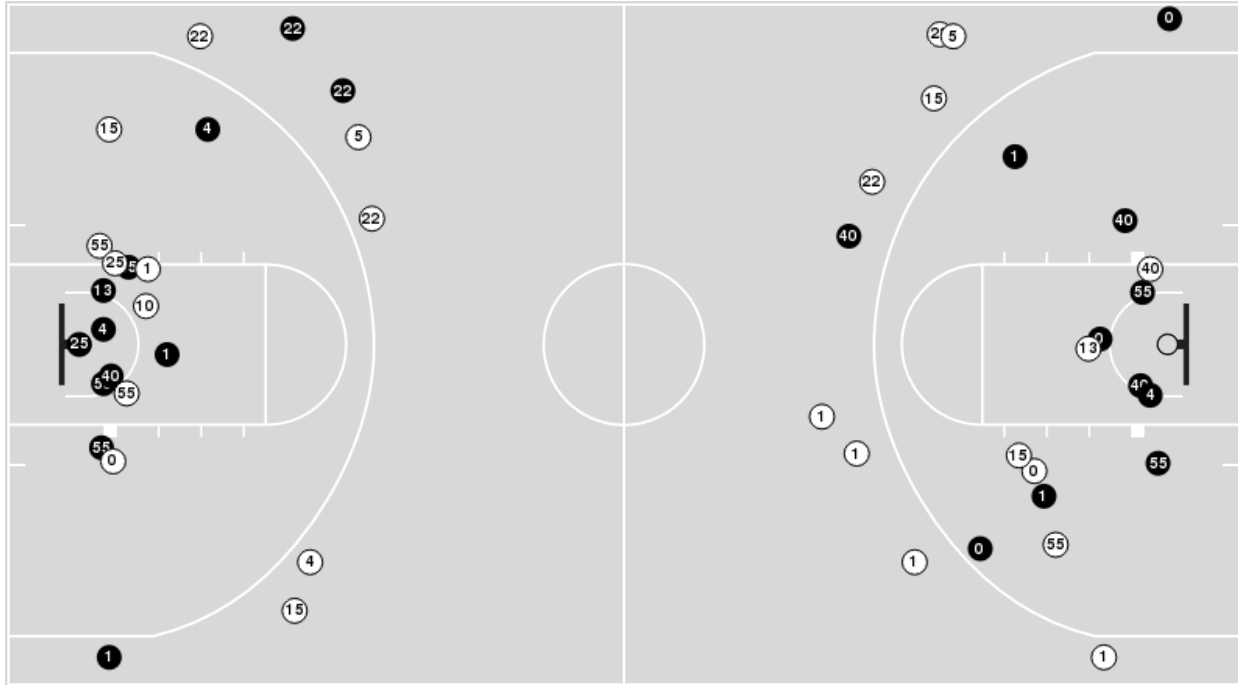

Officials: Randy McCall, Eric Curry, Deldre Carr

Players => 0, 1, 2, 4, 5, 10, 11, 13, 15, 21, 22, 25, 31, 40, 55 FG Types=>All Results=>All

UC Irvine

All Field Goals