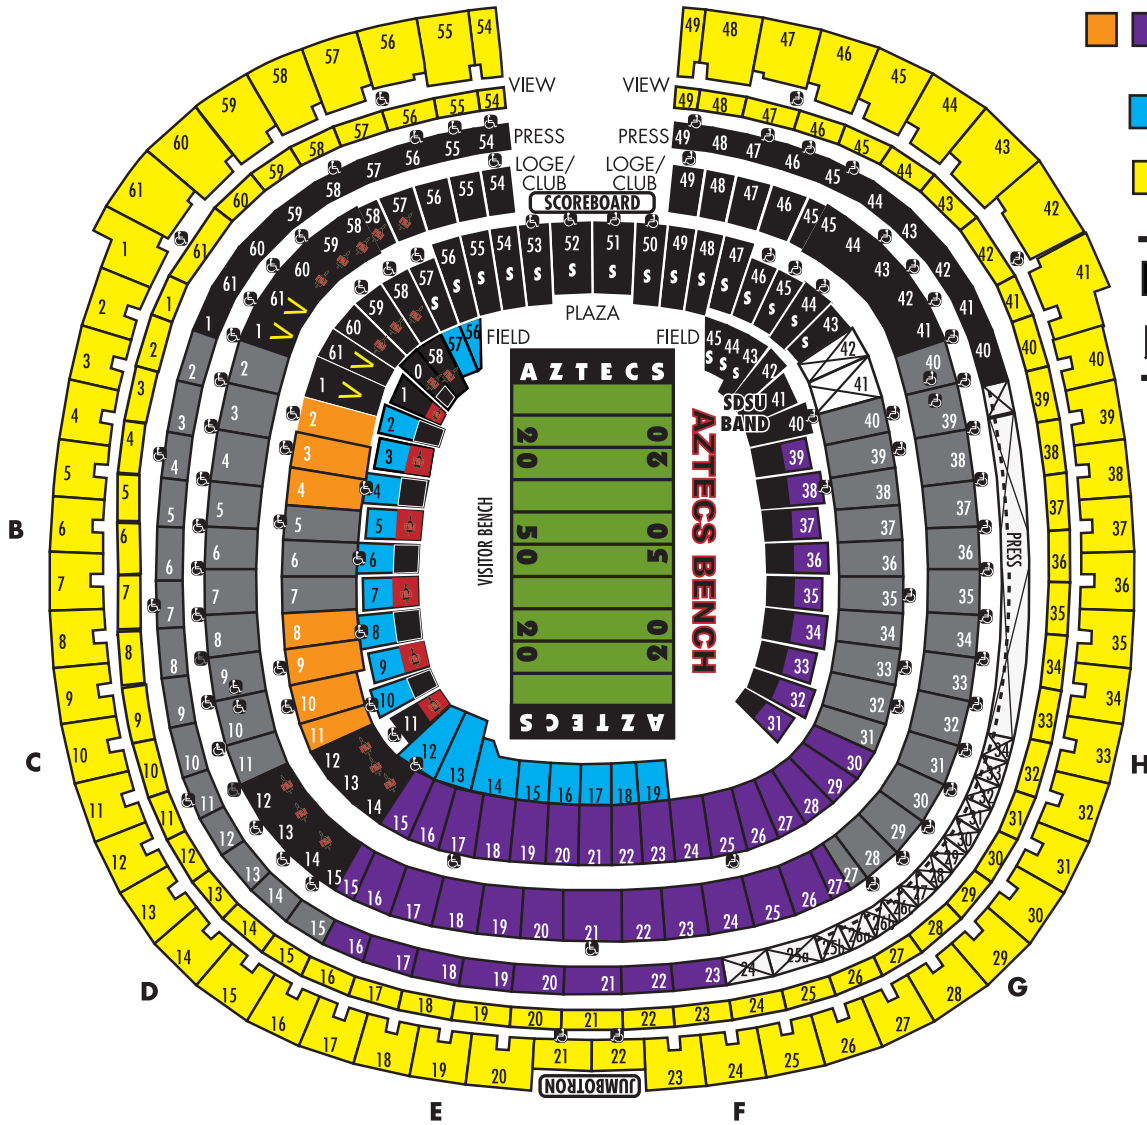

2014 AZTEC FOOTBALL

GROUP TICKET PRICING

Groups of 20 or More

Prices include \$1 City of San Diego facility fee .

	UNLV Hawaii Idaho	NAU Air Force San Jose St
Field S./Plaza N./Plaza-Loge-Pres EZ	\$18	\$13
Field North/Field Endzone	\$15	\$10
View - (SkyShow)	\$18	N/A

SDSU STUDENT AREA	Visiting Team
NOT AVAILABLE	

2014 Aztec Football Home Game Schedule

For schedule updates, check GOAZTECS.COM

Saturday, August 30, Time TBA	Northern Arizona (NAU)
Saturday, September 27, Time TBA	UNLV
Saturday, October 18, 7:30pm	Hawaii
Saturday, November 8, 3:30pm	Idaho
Friday, November 21, 6:30pm	Air Force
Saturday, November 29, 12:30pm	San Jose State