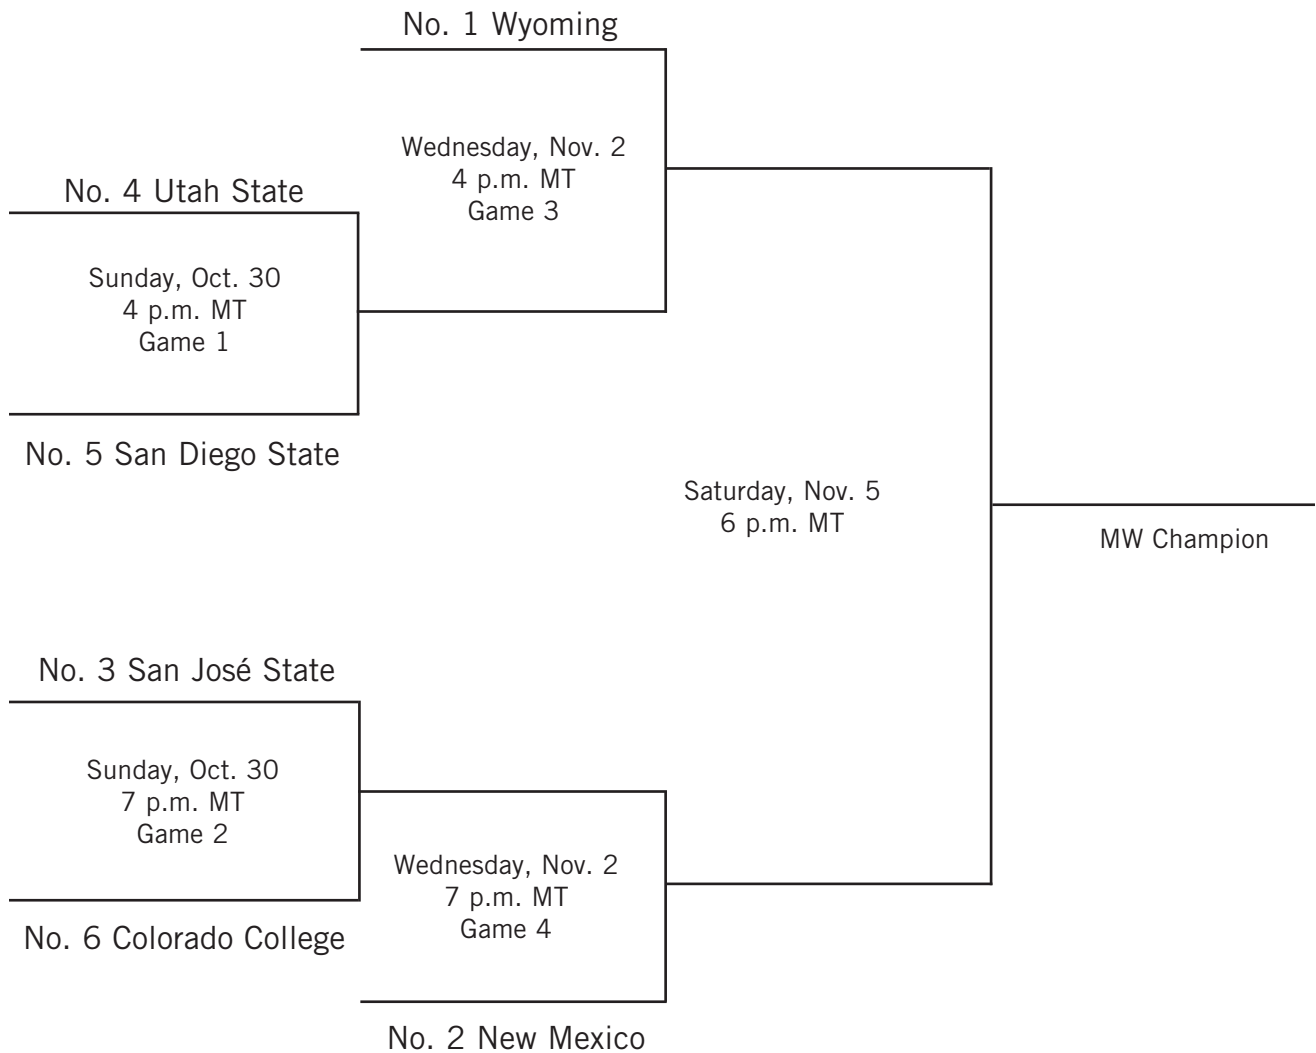

**UNM SOCCER COMPLEX - ALBUQUERQUE, NEW MEXICO  
OCT. 30 - NOV. 5, 2022**

*All times Mountain Time and are subject to change. All matches will be streamed on the Mountain West Network.*