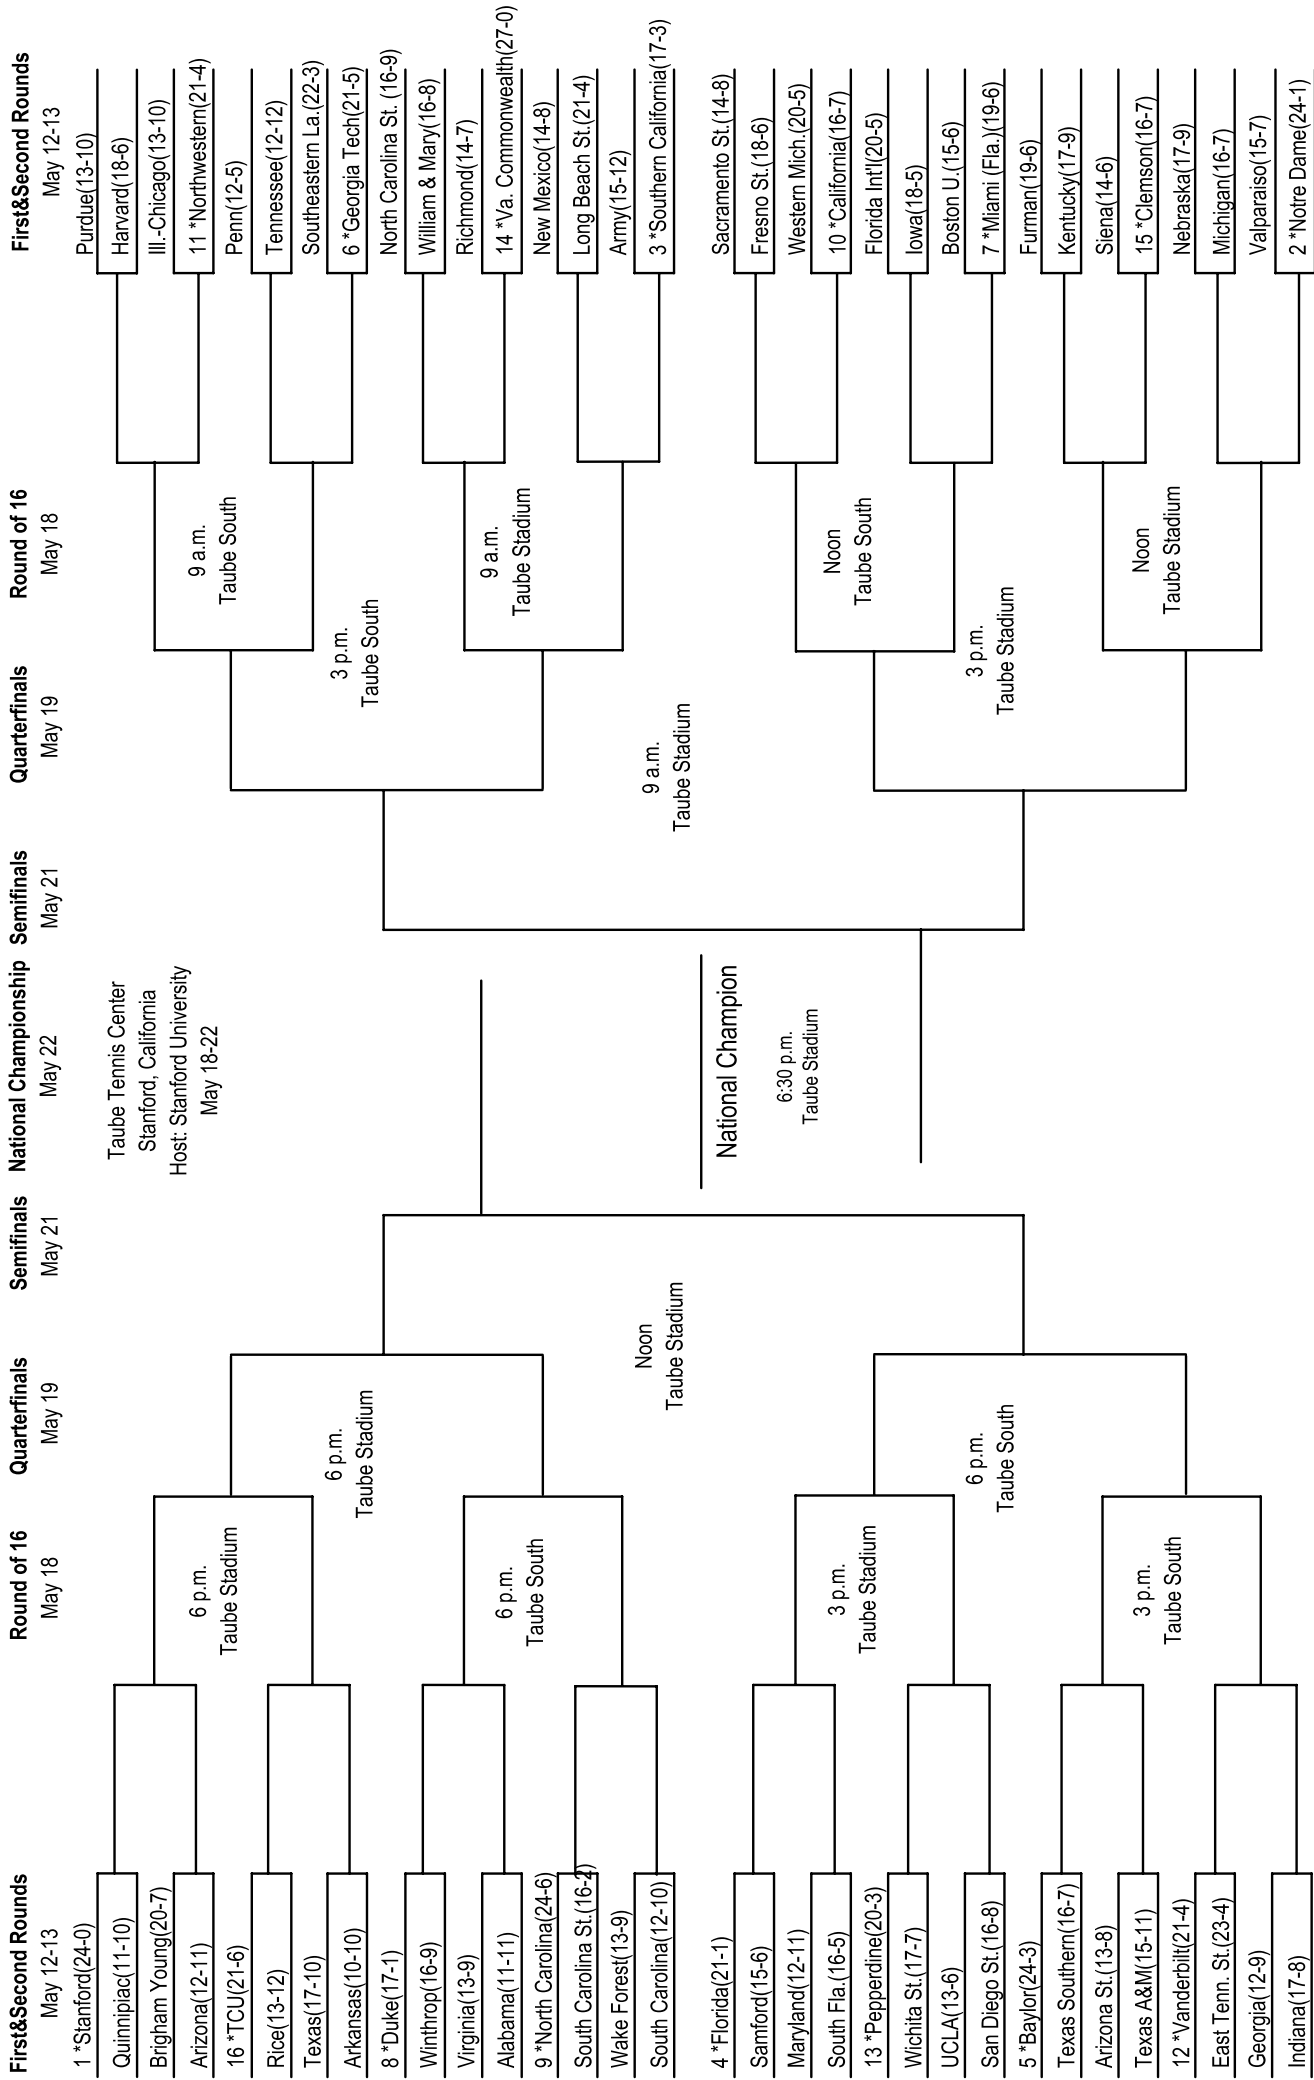

2006 Division I Women's Team Tennis Championship

*Host Institution

All times Pacific