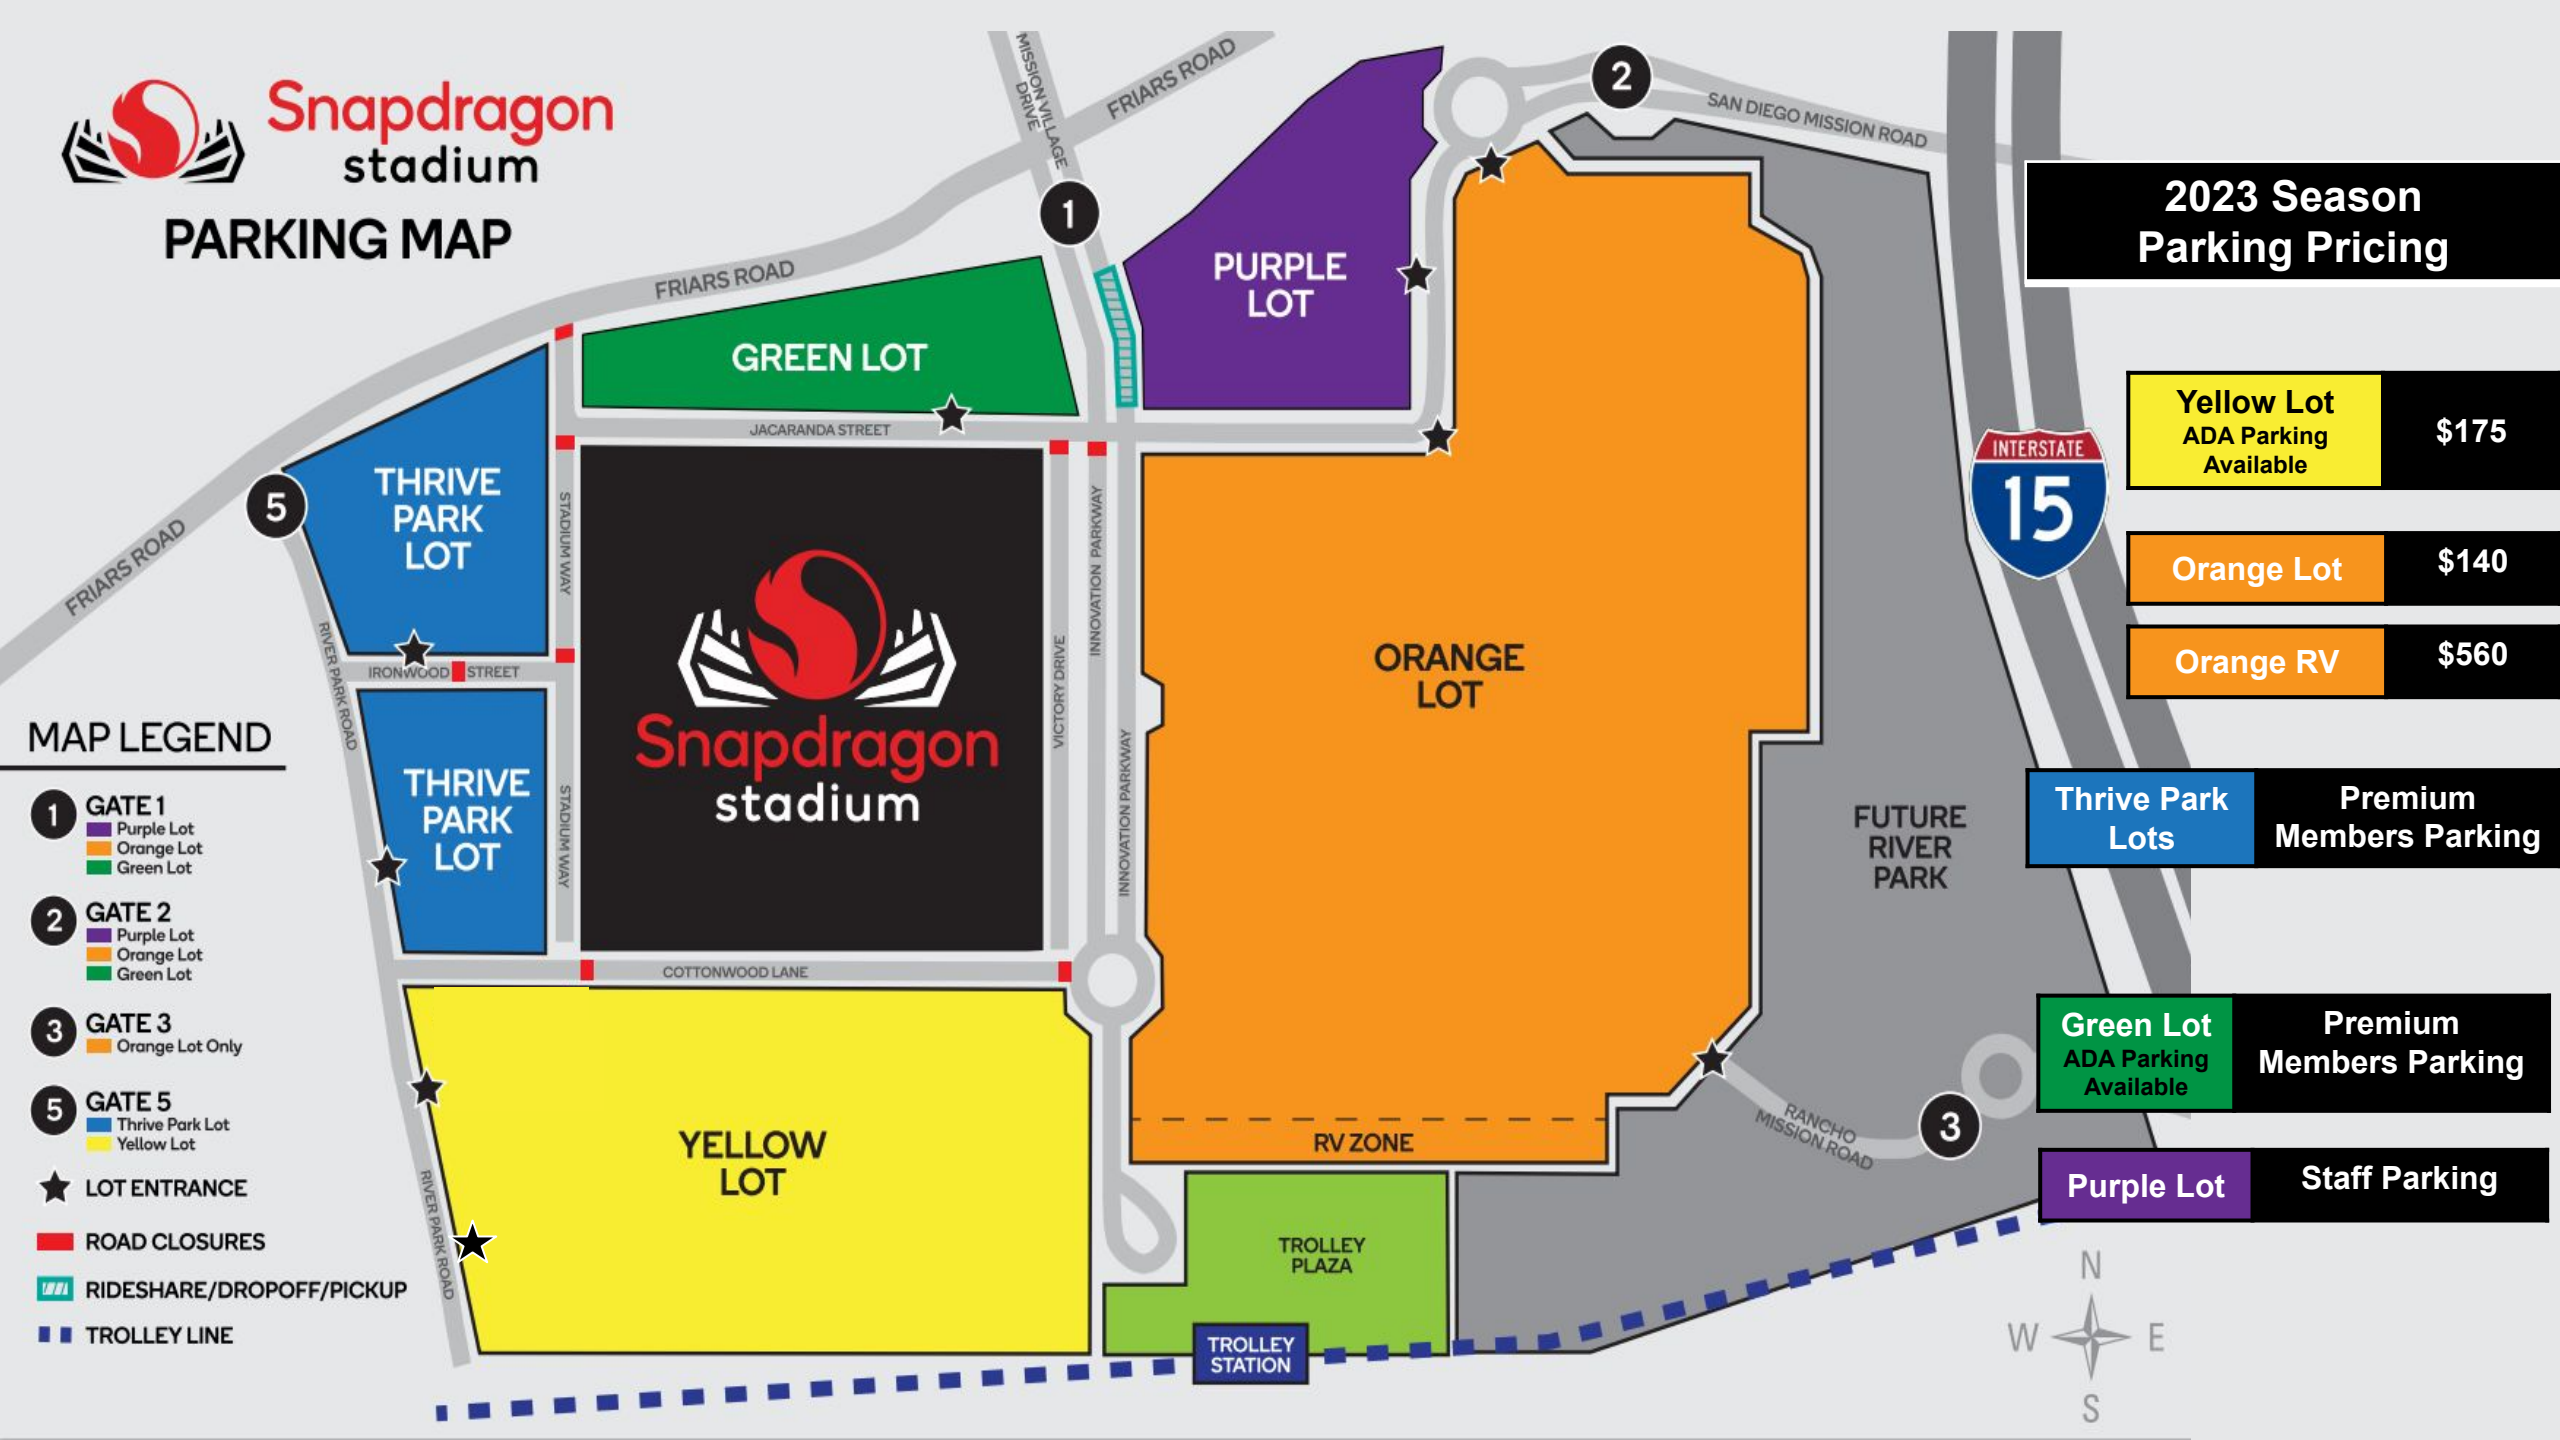

PARKING MAP

2023 Season Parking Pricing

Yellow Lot ADA Parking Available	\$175
Orange Lot	\$140
Orange RV	\$560

Thrive Park Lots Premium Members Parking

Green Lot ADA Parking Available Premium Members Parking

Purple Lot Staff Parking

MAP LEGEND

- 1 GATE 1**
Purple Lot
Orange Lot
Green Lot
- 2 GATE 2**
Purple Lot
Orange Lot
Green Lot
- 3 GATE 3**
Orange Lot Only
- 5 GATE 5**
Thrive Park Lot
Yellow Lot
- ★ LOT ENTRANCE
- ROAD CLOSURES
- ▭ RIDESHARE/DROPOFF/PICKUP
- ▬ TROLLEY LINE