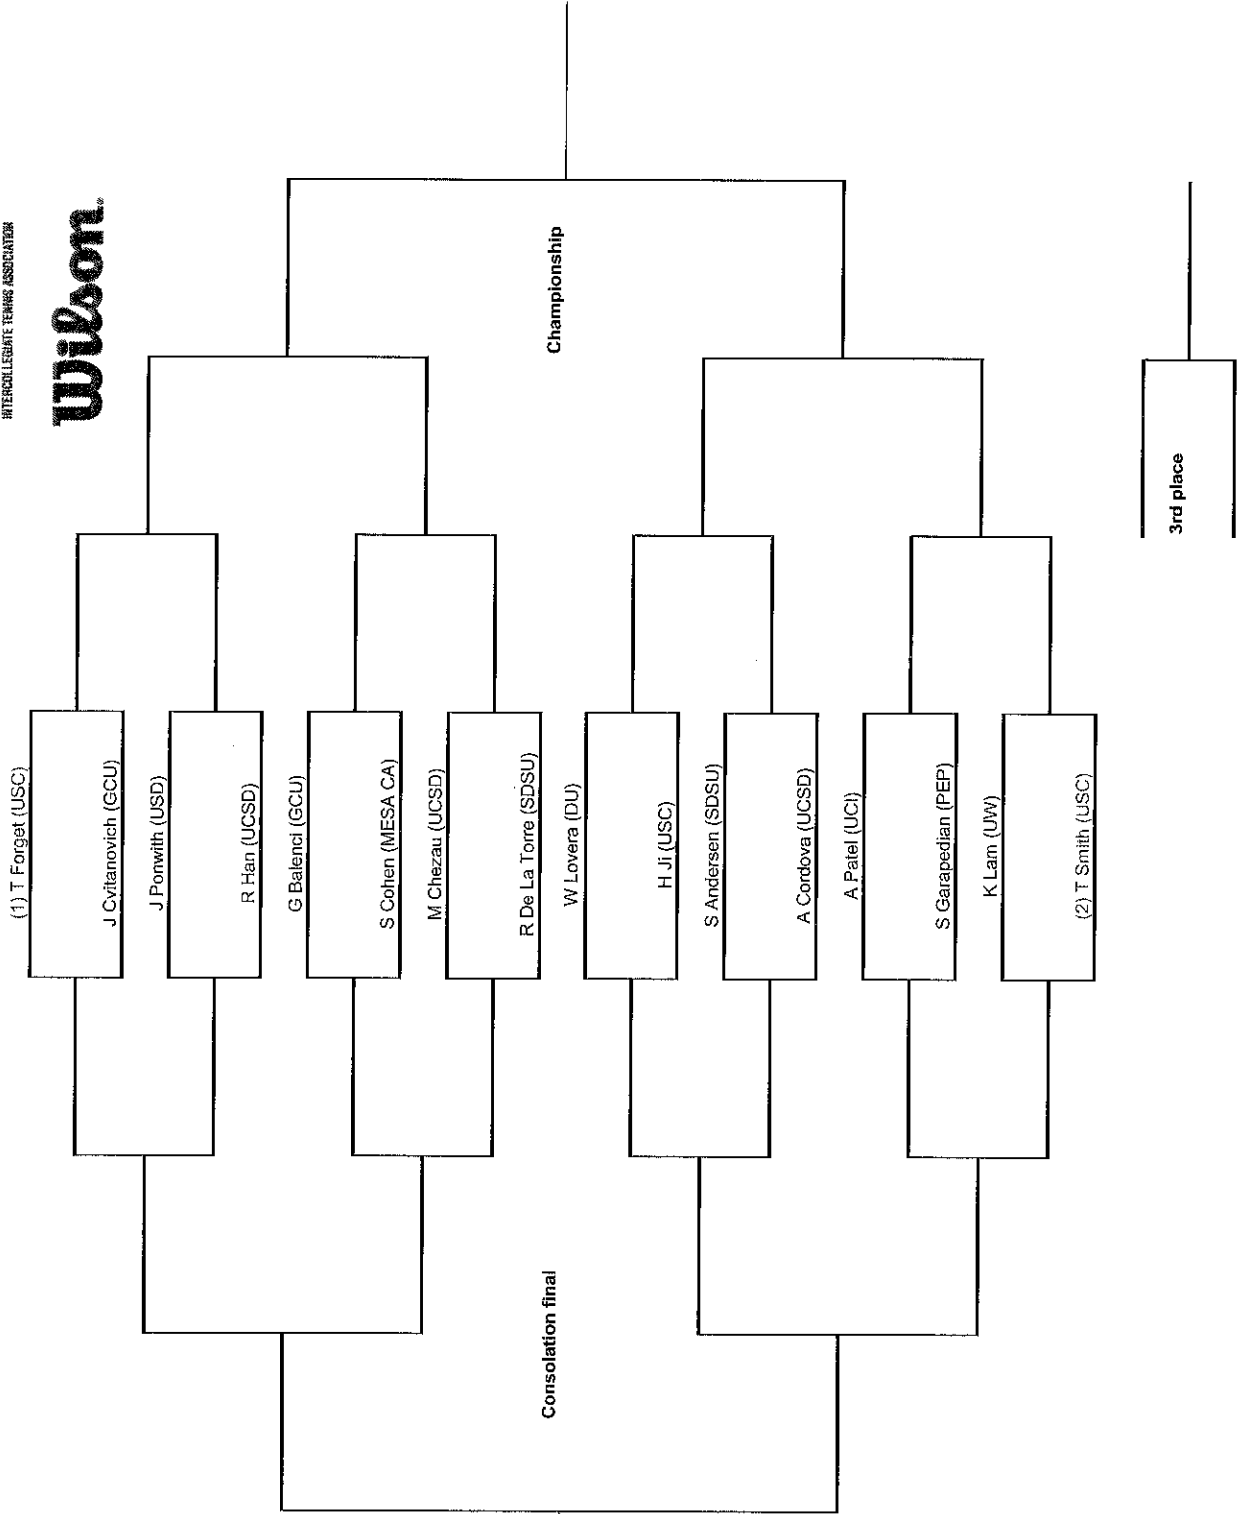

**San Diego State Fall Invitational**  
 An Intercollegiate Tennis Association Sanctioned Event  
 Hosted by [SDSU] \* [October 9-11]  
 FLIGHT 1

Seeds	
1	
2	
3	
4	
5	
6	
7	
8	

**San Diego State Fall Invitational**  
*An Intercollegiate Tennis Association Sanctioned Event*  
 Hosted by [SDSU] \* [October 9-11]

flight 2