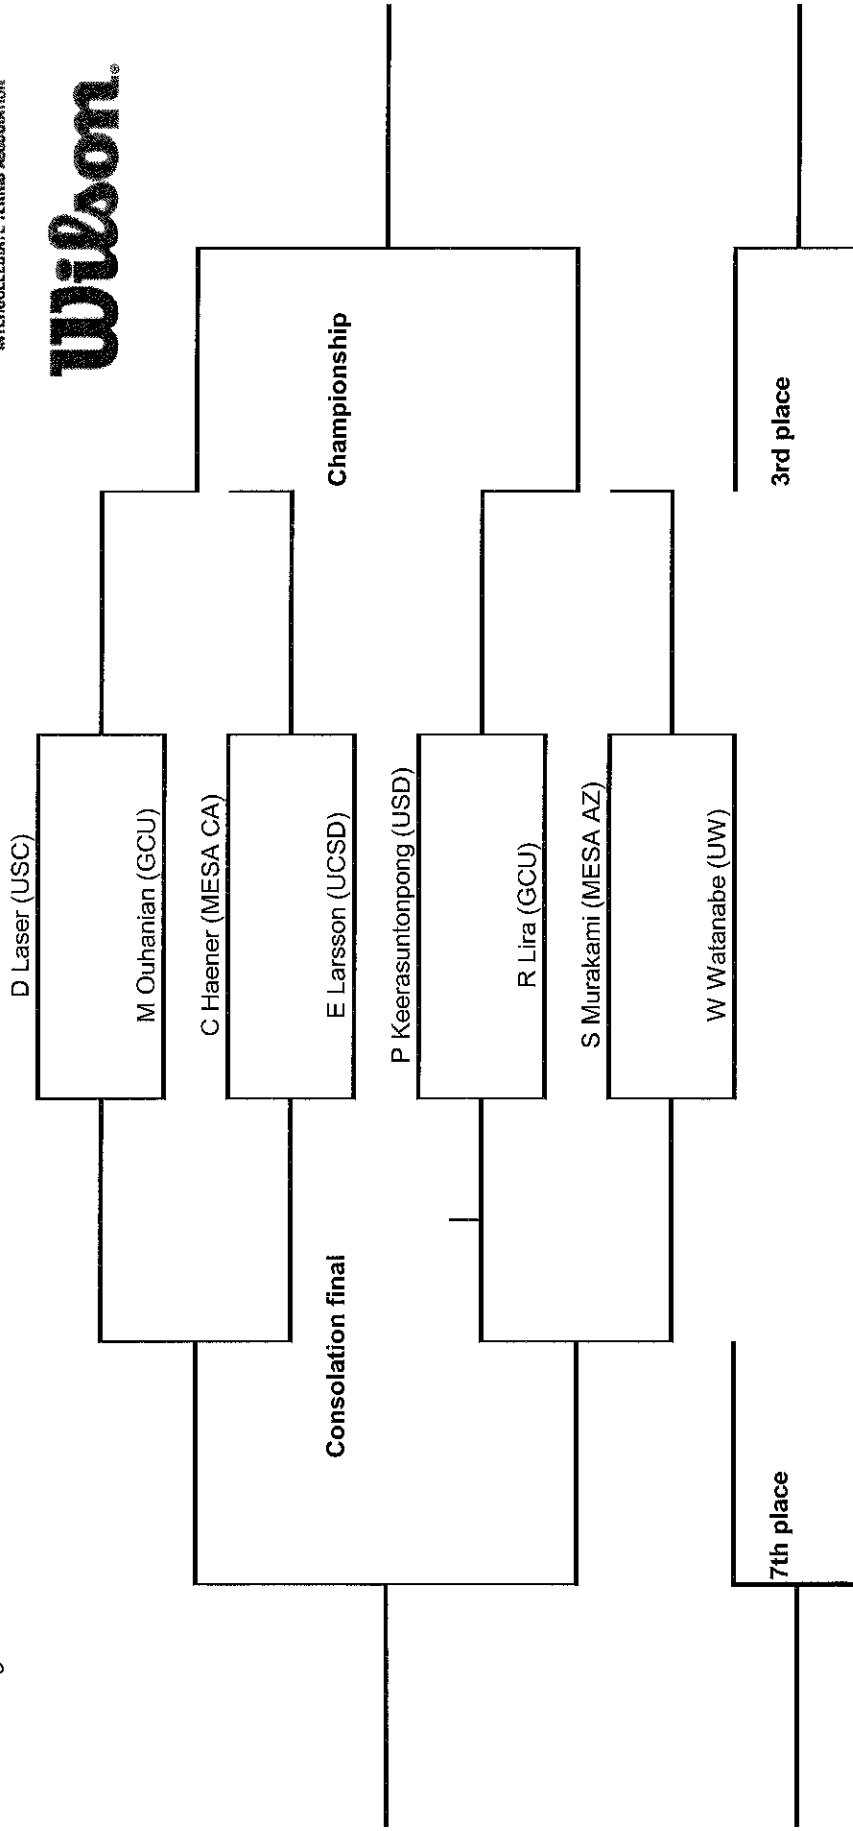

**San Diego State Fall Invitational**  
 An Intercollegiate Tennis Association Sanctioned Event  
 Hosted by [SDSU] \* [October 9-11]  
 FLIGHT 1

Seeds	
1	
2	
3	
4	
5	
6	
7	
8	

**San Diego State Fall Invitational**  
*An Intercollegiate Tennis Association Sanctioned Event*  
 Hosted by [SDSU] \* [October 9-11]

flight 2

# [San Diego State Fall Invitational]

An Intercollegiate Tennis Association Sanctioned Event

Hosted by [SDSU] \* [Oct 9-11]

Flight 3

**San Diego State Fall Invitational**  
 An Intercollegiate Tennis Association Sanctioned Event  
 Hosted by [SDSU] \* [October 9-11]