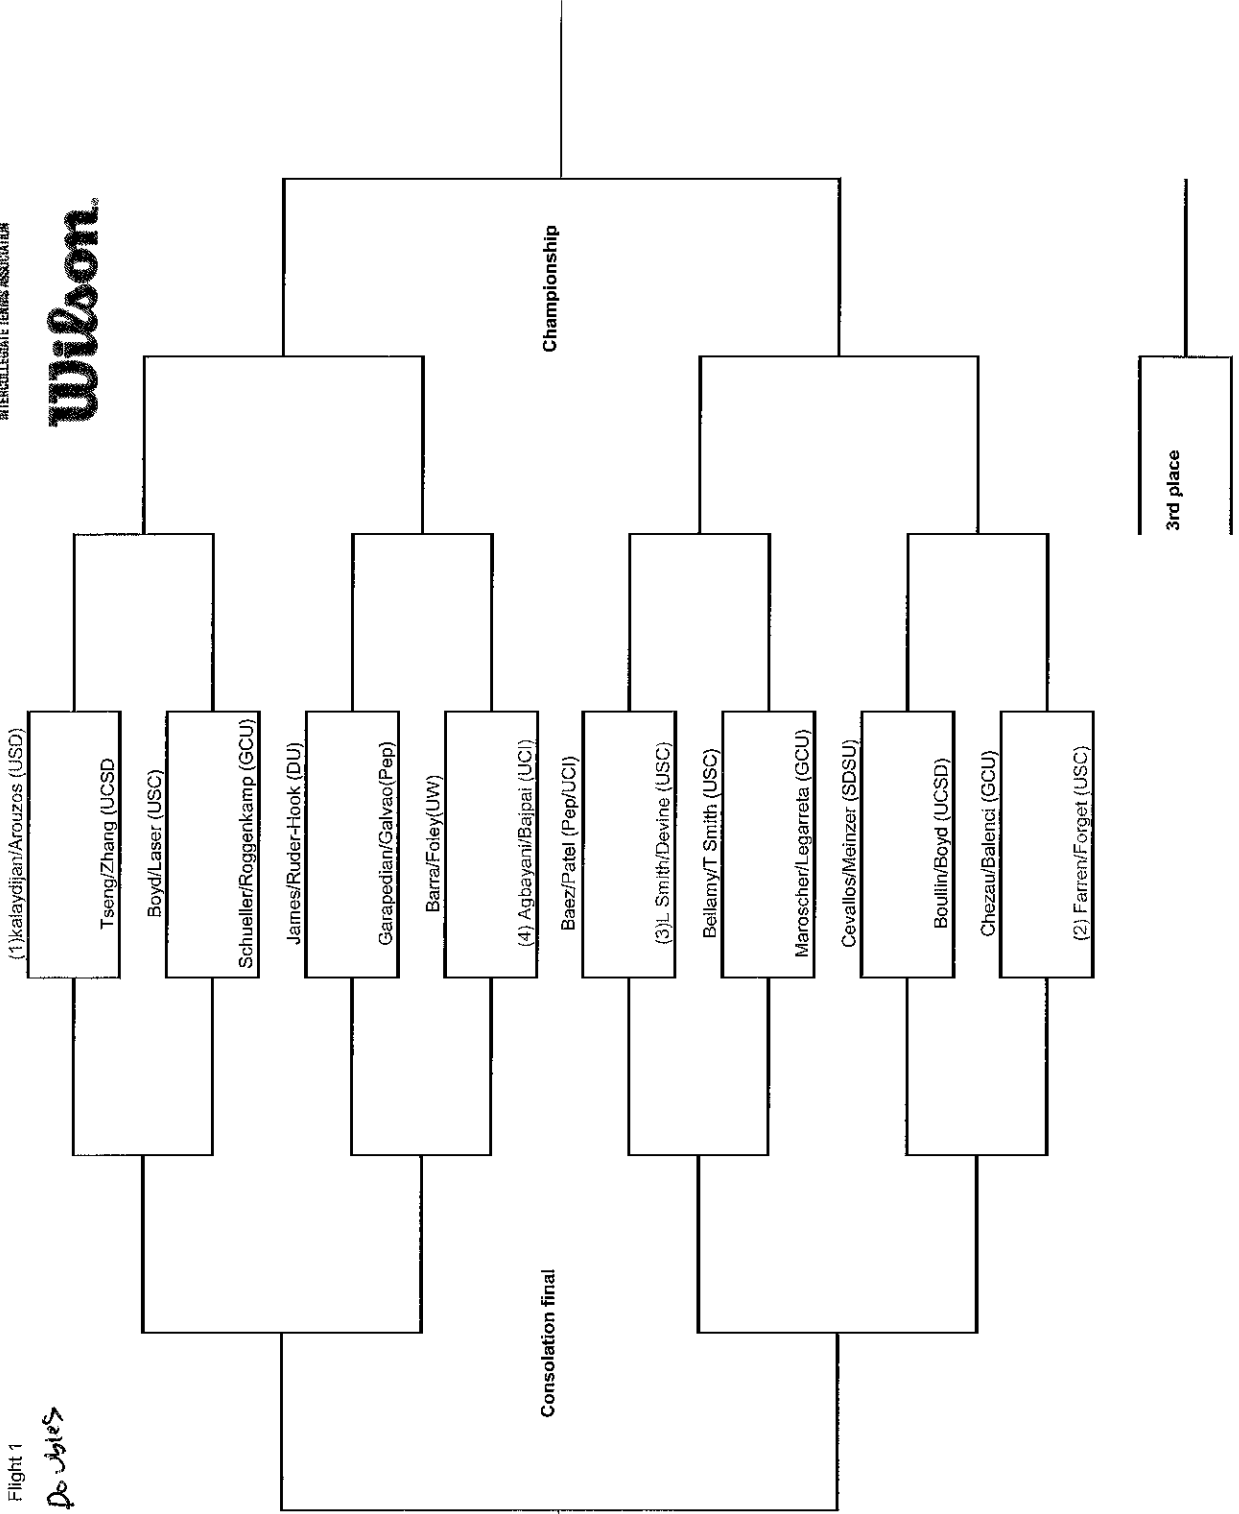

San Diego State Fall Invitational
An Intercollegiate Tennis Association Sanctioned Event
Hosted by [SDSU] * [October 9-11]

Flight 1

De Jolis