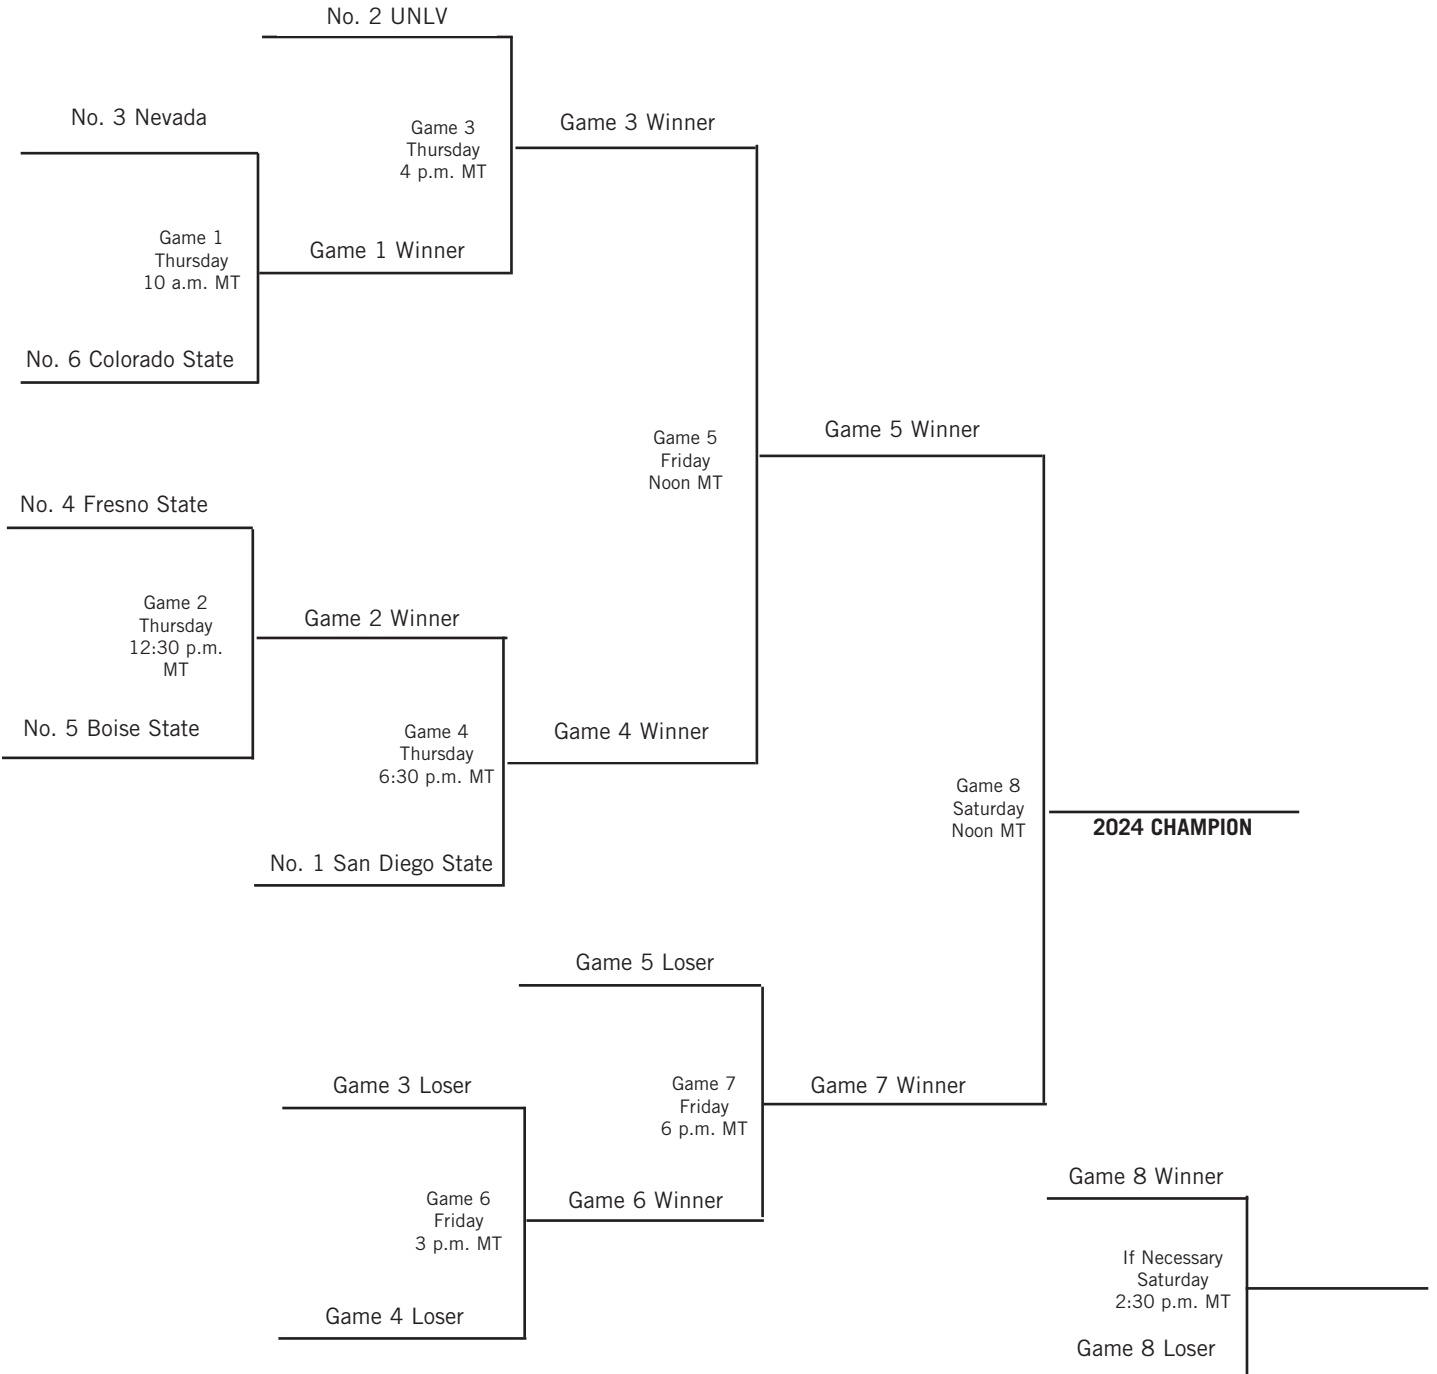

2024 MOUNTAIN WEST SOFTBALL CHAMPIONSHIP

THURSDAY, MAY 9 - SATURDAY, MAY 11
HUBER FIELD AT DONA LARSEN PARK | BOISE, IDAHO

**THURSDAY
MAY 9**

**FRIDAY
MAY 10**

**SATURDAY
MAY 11**

* All times are Mountain Time and are subject to change.