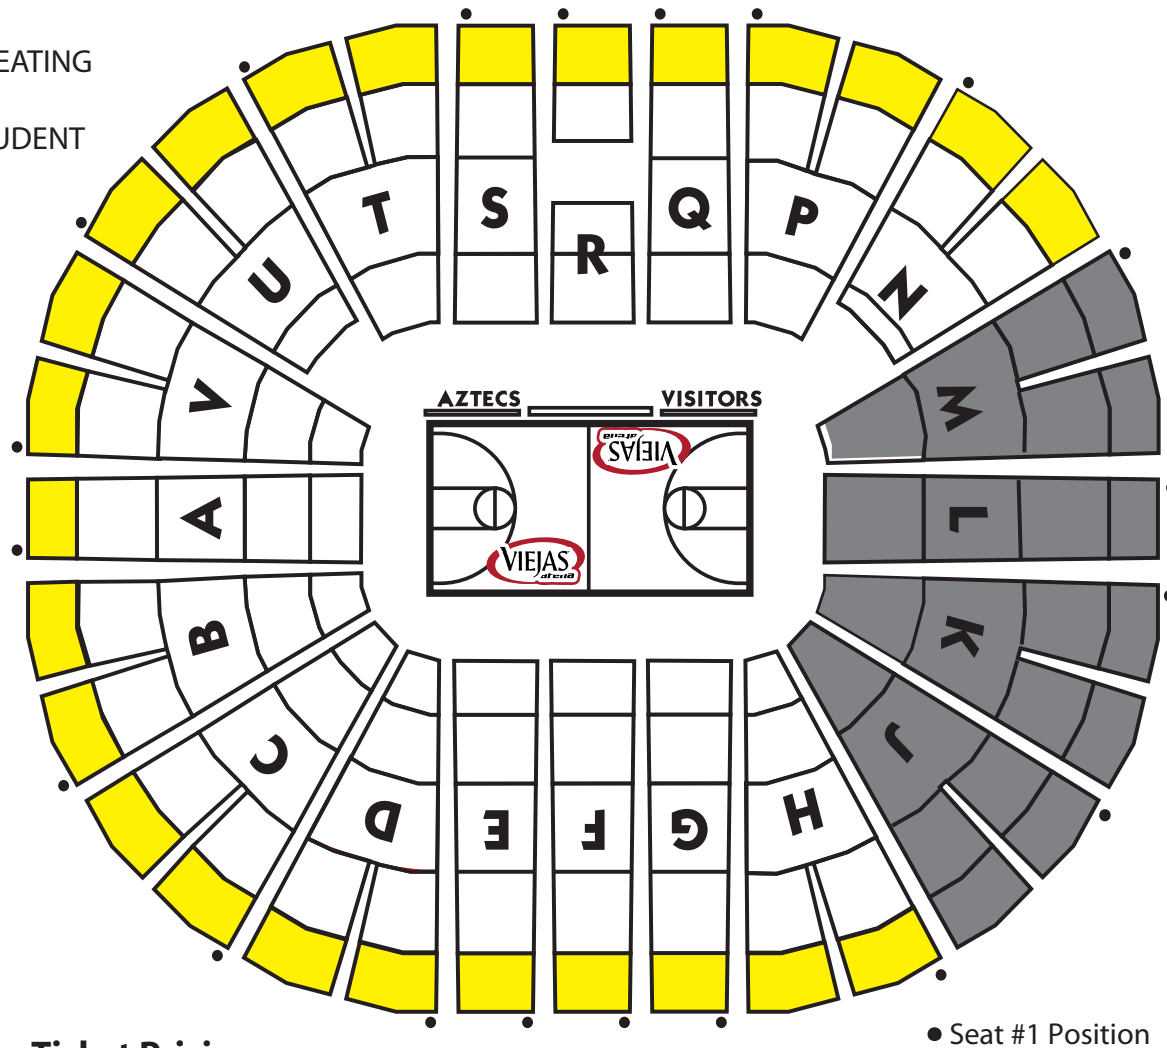

VIEJAS ARENA SEATING MAP

-  CHAIR-BACK SEATING
-  BENCH SEATING
-  SDSU STUDENT SECTION

2013-14 Single Game Ticket Pricing

TIER 1: Premium Games (Arizona 11/14, Washington 12/8, UNLV 1/18, New Mexico 3/8)

\$45 Chair-back seating & Bench seating

TIER 2: Conference Games (Boise St 1/8, Fresno St 1/15, Colorado St 2/1, Nevada 2/8, Air Force 2/15, Utah St 2/18, San Jose St 2/25)

\$35 Chair-back seating

\$20 Bench seating

TIER 3: Non-Conference Games (Cal St San Marcos 11/1, UC Riverside 11/8, SD Christian 11/20, S Utah 12/18, McNeese St 12/21, St Katherine 12/27)

\$20 Chair-back seating

\$10 Bench seating