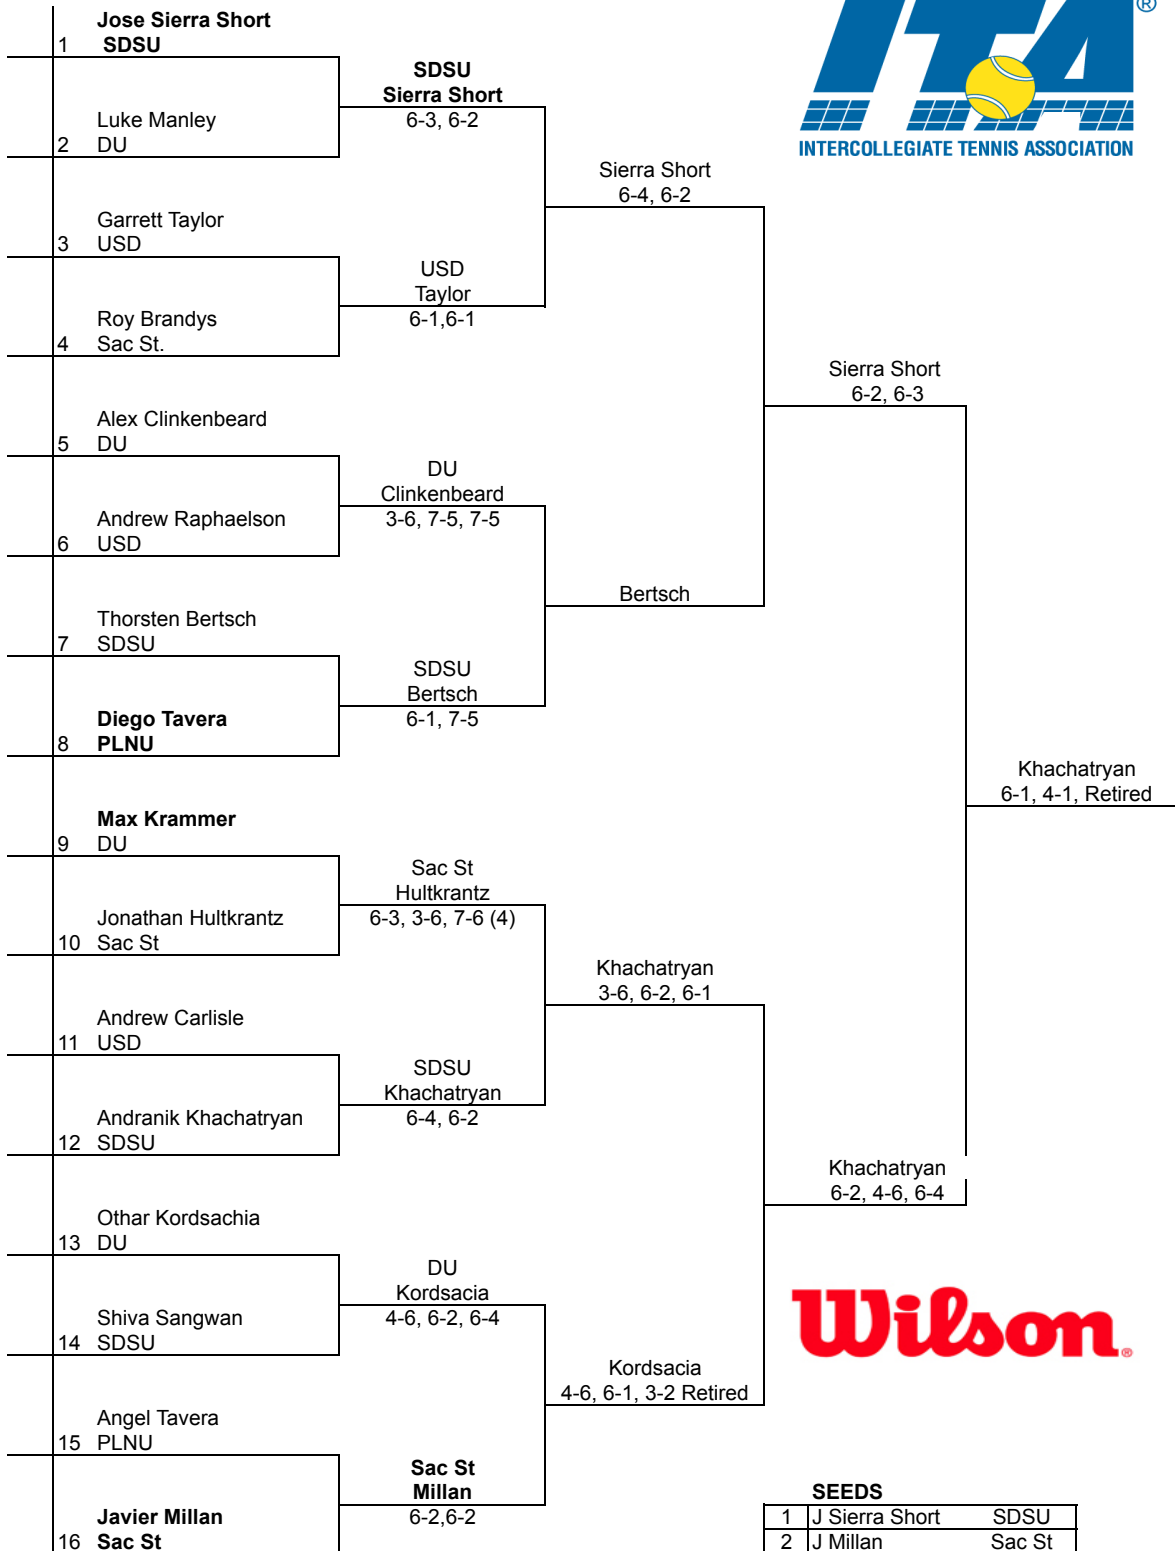

Aztec Fall Invitational, Black flight, Singles

An Intercollegiate Tennis Association Sanctioned Event
Hosted by San Diego State University Oct. 7th, 8th, & 9th, 2011

SEEDS

1	J Sierra Short	SDSU
2	J Millan	Sac St
3	M Krammer	DU
4	D Tavera	PLNU