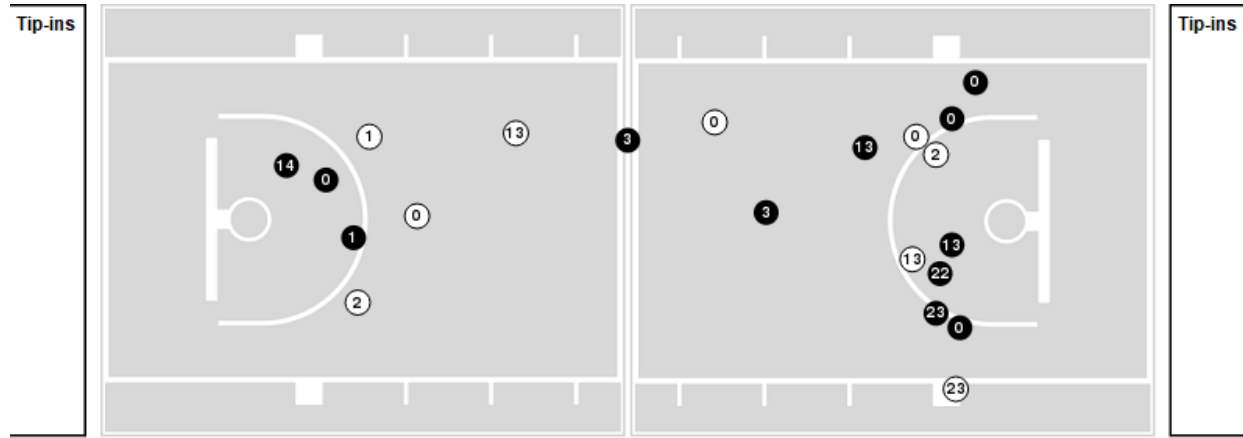

Officials: John Higgins, Mike Reed, Tommy Johnson

Players => 0, 1, 2, 3, 5, 10, 11, 12, 13, 14, 21, 22, 23, 24, 32, 35FG Types=>AllResults=>All

Cal State Fullerton

All Field Goals

Blow Up Chart

N Made **O** Missed N - Player Number