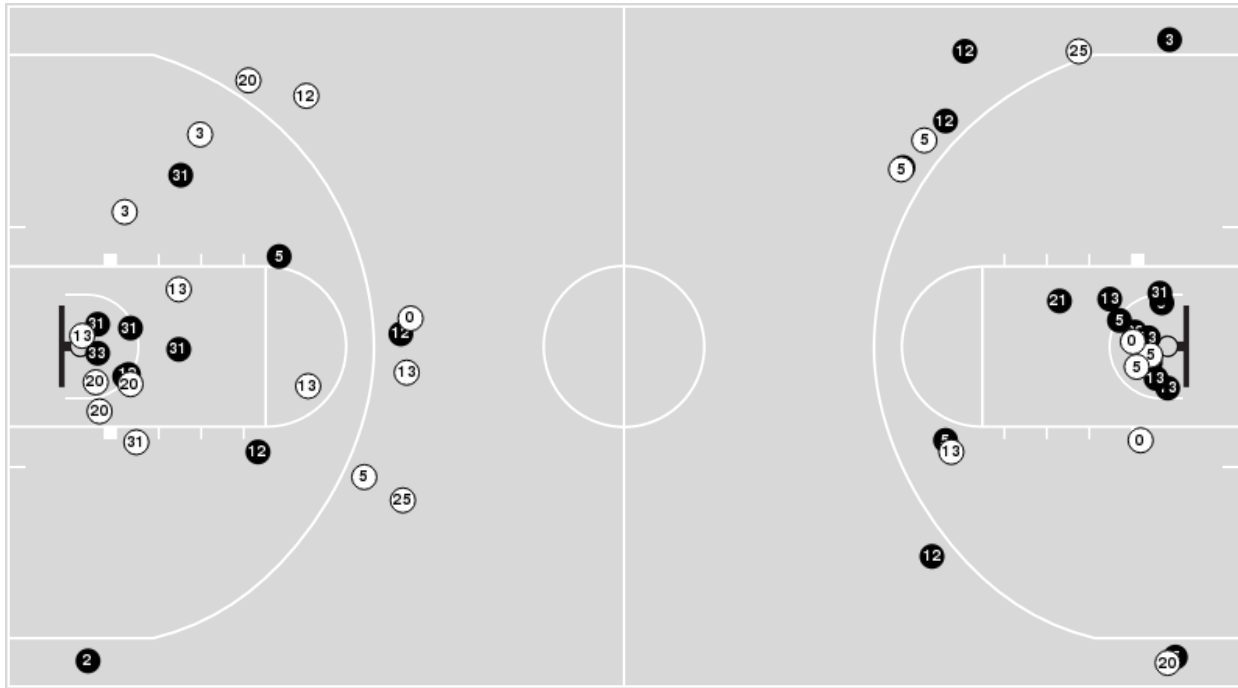

Officials: John Higgins, Mike Reed, Tommy Johnson

Players => AllFG Types=>AllResults=>All

San Diego State

All Field Goals