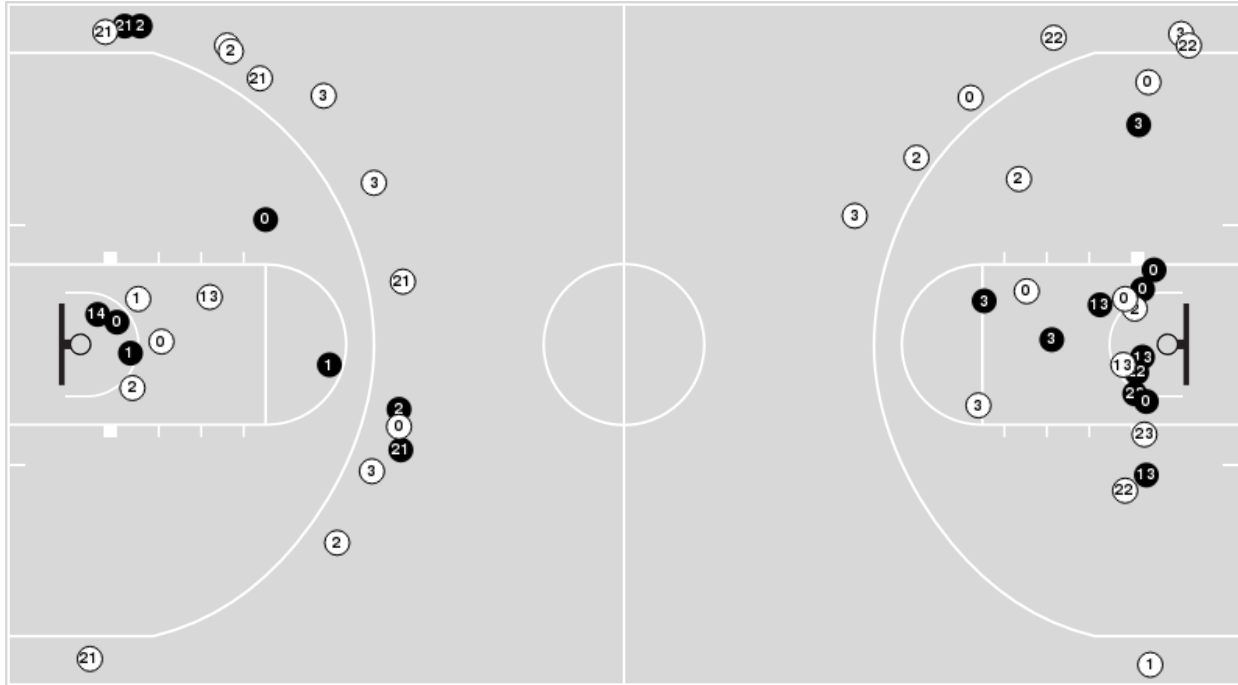

Officials: John Higgins, Mike Reed, Tommy Johnson

Players => 0, 1, 2, 3, 5, 10, 11, 12, 13, 14, 21, 22, 23, 24, 32, 35FG Types=>AllResults=>All

Cal State Fullerton

All Field Goals