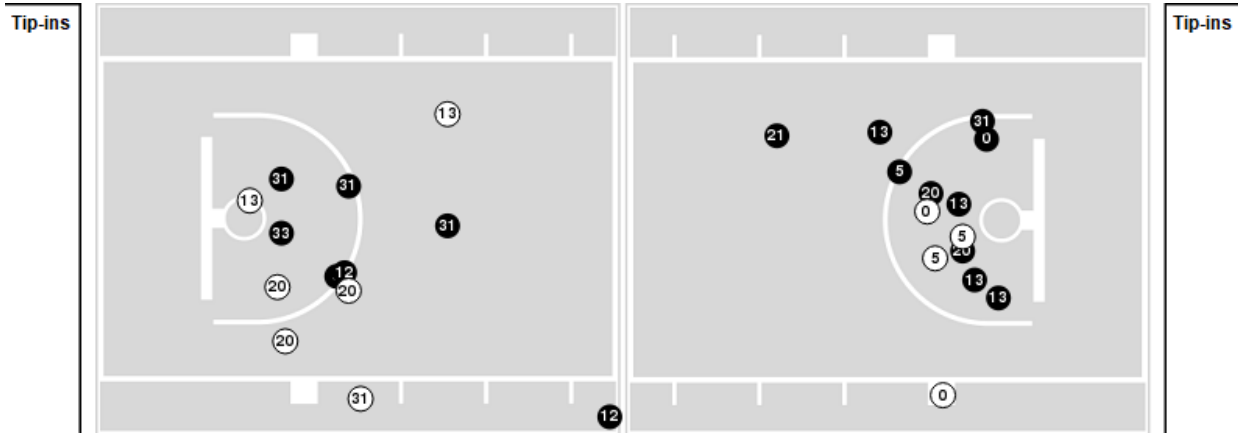

Blow Up Chart

● Made   ○ Missed   N - Player Number

San Diego State	M/A	%
Field Goals	28/52	54
2 Points	20/34	59
3 Points	8/18	44
Free Throws	16/23	70

San Diego State	M/A	%
Points in the Paint	32 (16 / 24)	67
Fast Break Points	12 (9/10)	90
Second Chance Points	7 (5/7)	71
Effective FG%	62