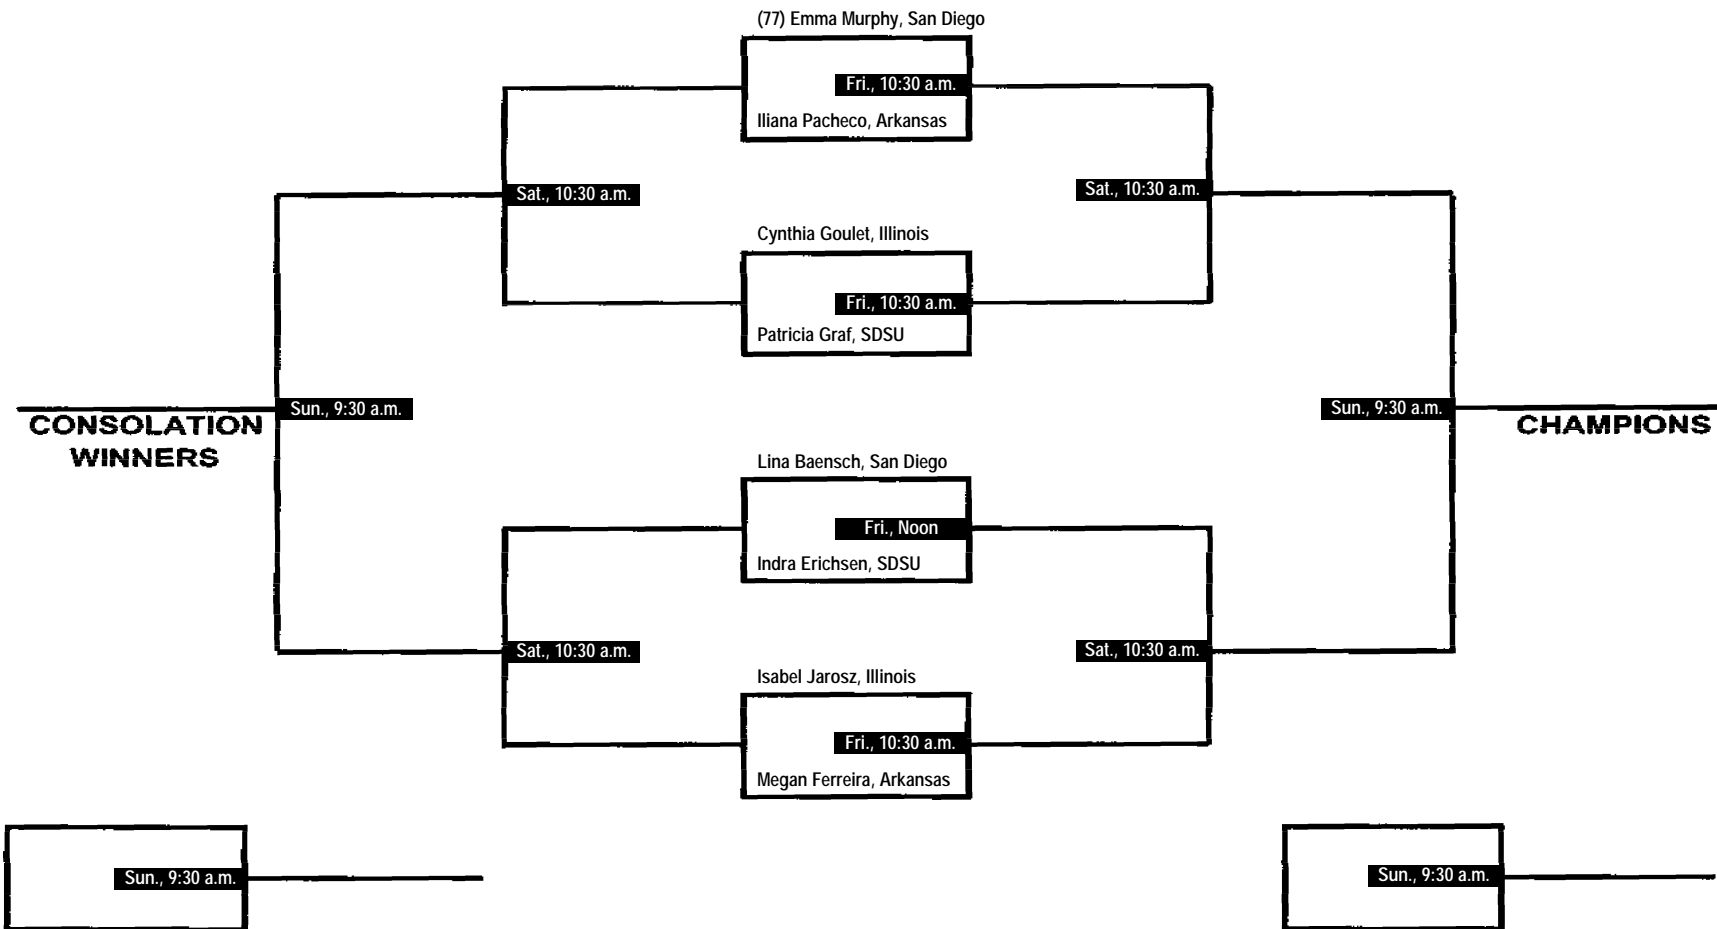

SDSU

san diego state

'03 Fall Classic Singles – Flight A

NOV. 3-5, 2003 • SDSU COURTS • SAN DIEGO, CALIF.

SDSU

san diego state

'03 Fall Classic Singles – Flight B

NOV. 3-5, 2003 • SDSU COURTS • SAN DIEGO, CALIF.

SDSU

san diego state

'03 Fall Classic Singles – Flight C

NOV. 3-5, 2003 • SDSU COURTS • SAN DIEGO, CALIF.

SDSU

san diego state

NOV. 3-5, 2003 • SDSU COURTS • SAN DIEGO, CALIF.

'03 Fall Classic Singles – Flight D

'03 Fall Classic Doubles – Flight A

NOV. 3-5, 2003 • SDSU COURTS • SAN DIEGO, CALIF.

SDSU

san diego state

'03 Fall Classic Doubles – Flight B

NOV. 3-5, 2003 • SDSU COURTS • SAN DIEGO, CALIF.