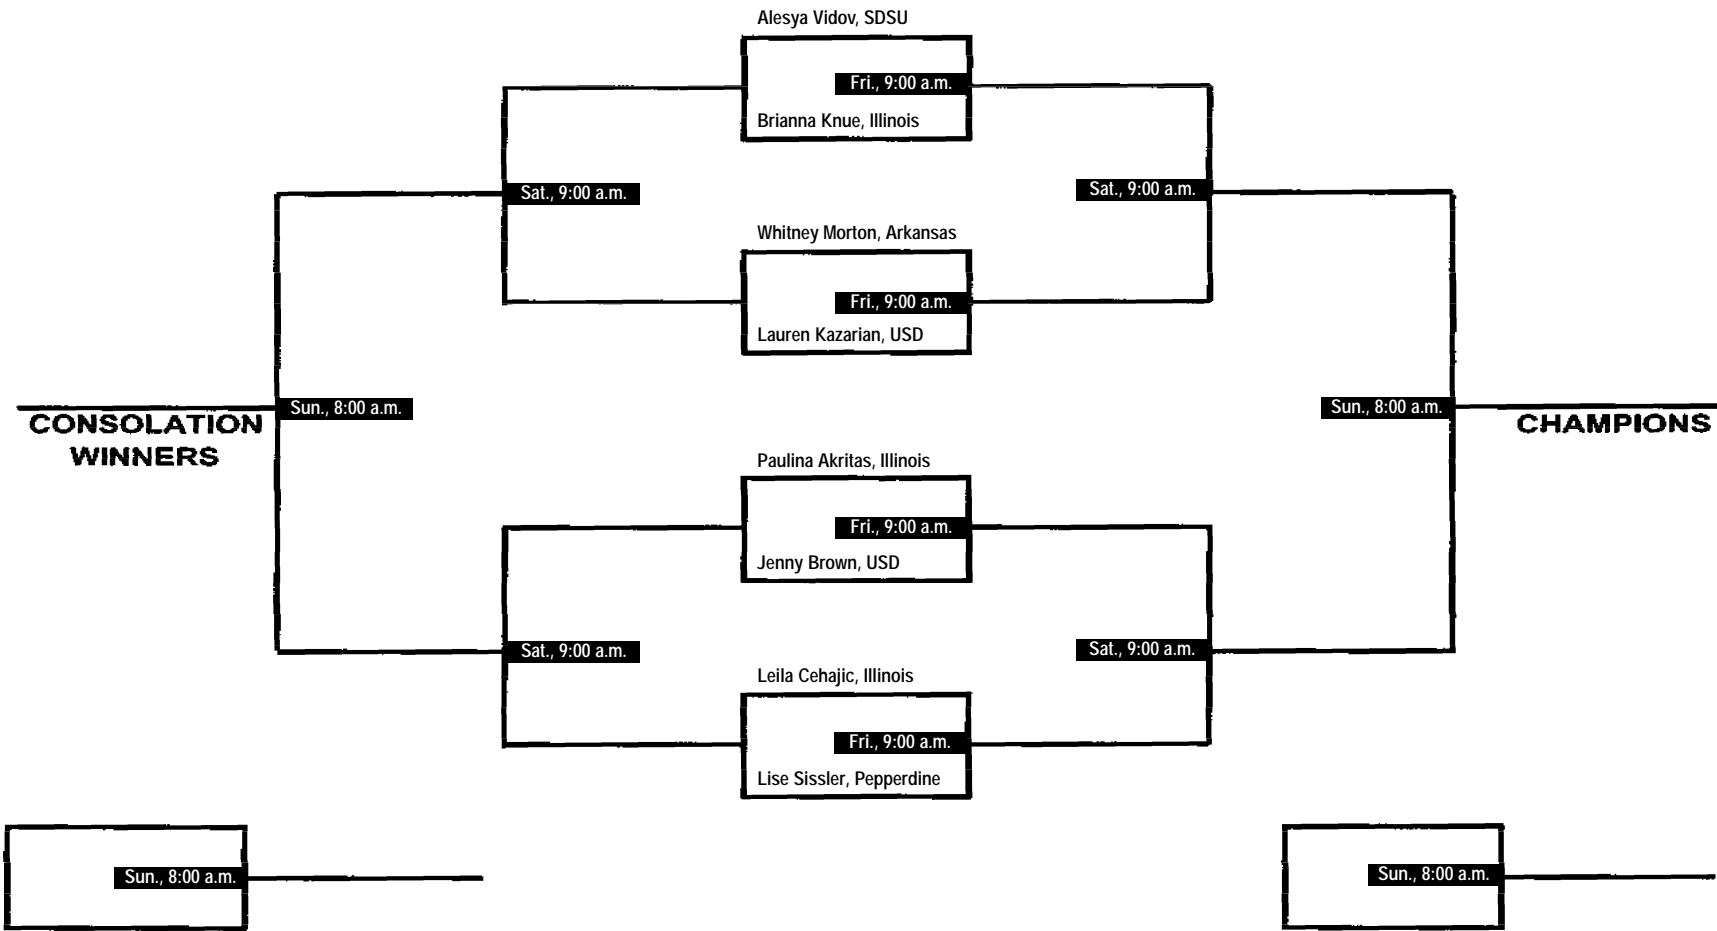

SDSU

san diego state

'03 Fall Classic Singles – Flight A

NOV. 3-5, 2003 • SDSU COURTS • SAN DIEGO, CALIF.

SDSU

san diego state

'03 Fall Classic Singles – Flight B

NOV. 3-5, 2003 • SDSU COURTS • SAN DIEGO, CALIF.

SDSU

san diego state

'03 Fall Classic Singles – Flight C

NOV. 3-5, 2003 • SDSU COURTS • SAN DIEGO, CALIF.

SDSU

san diego state

NOV. 3-5, 2003 • SDSU COURTS • SAN DIEGO, CALIF.

'03 Fall Classic Singles – Flight D