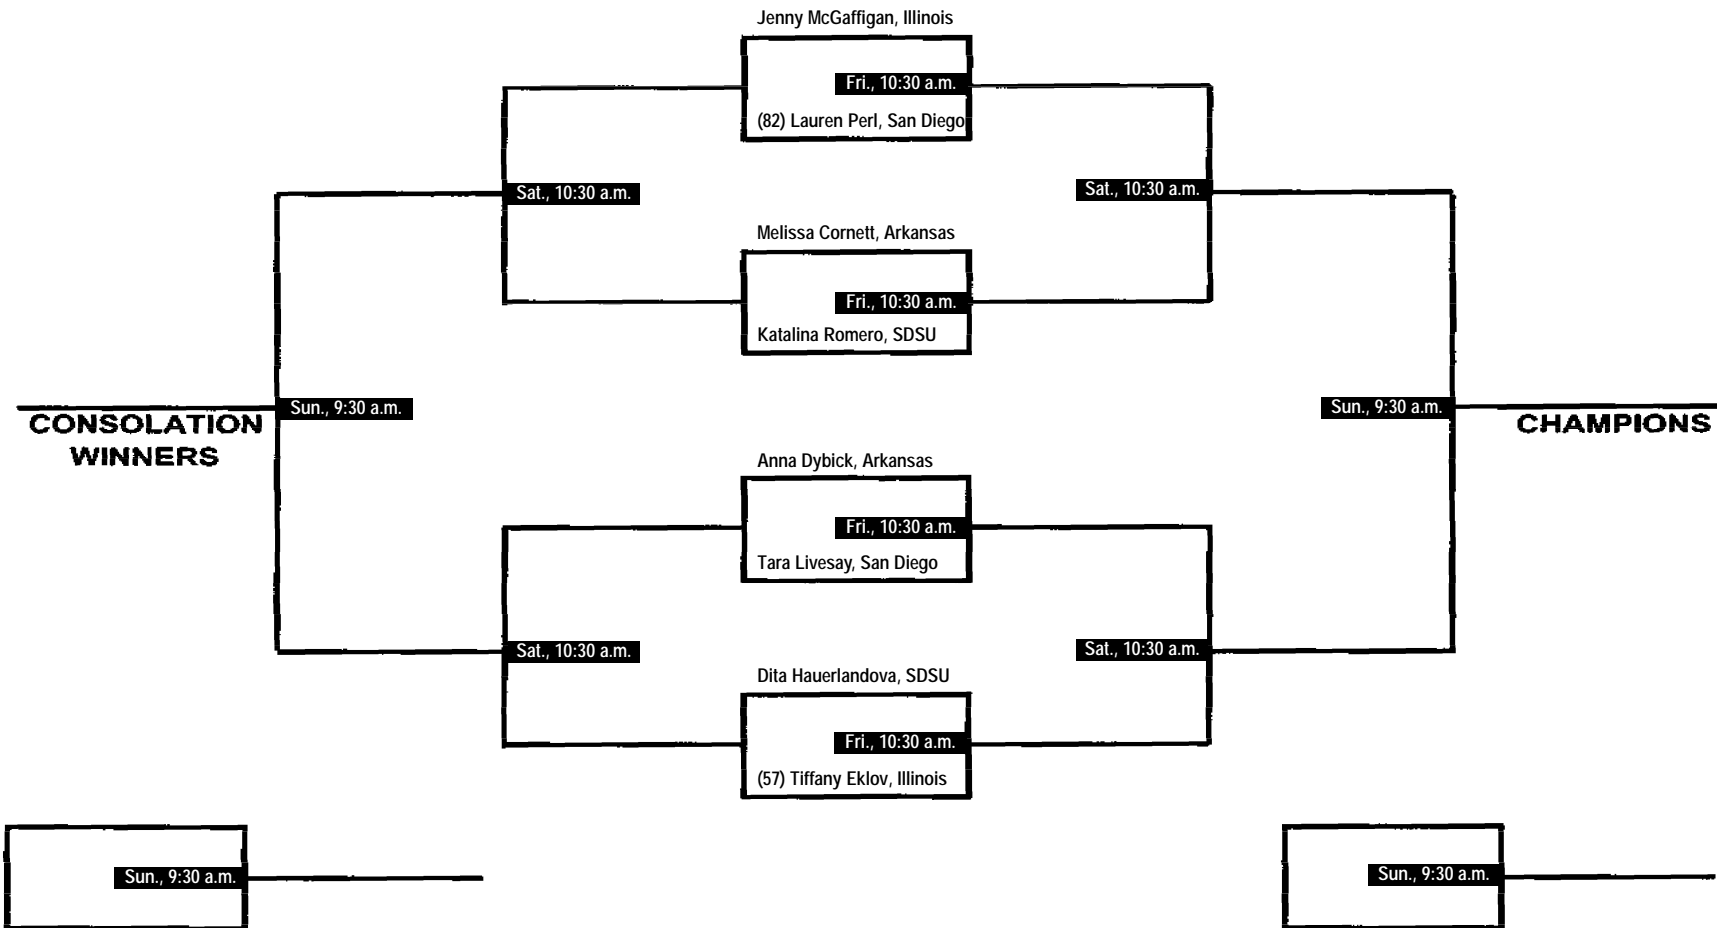

SDSU

san diego state

'03 Fall Classic Singles – Flight A

NOV. 3-5, 2003 • SDSU COURTS • SAN DIEGO, CALIF.

SDSU

san diego state

'03 Fall Classic Singles – Flight B

NOV. 3-5, 2003 • SDSU COURTS • SAN DIEGO, CALIF.

SDSU

san diego state

'03 Fall Classic Singles – Flight C

NOV. 3-5, 2003 • SDSU COURTS • SAN DIEGO, CALIF.

SDSU

san diego state

NOV. 3-5, 2003 • SDSU COURTS • SAN DIEGO, CALIF.

'03 Fall Classic Singles – Flight D