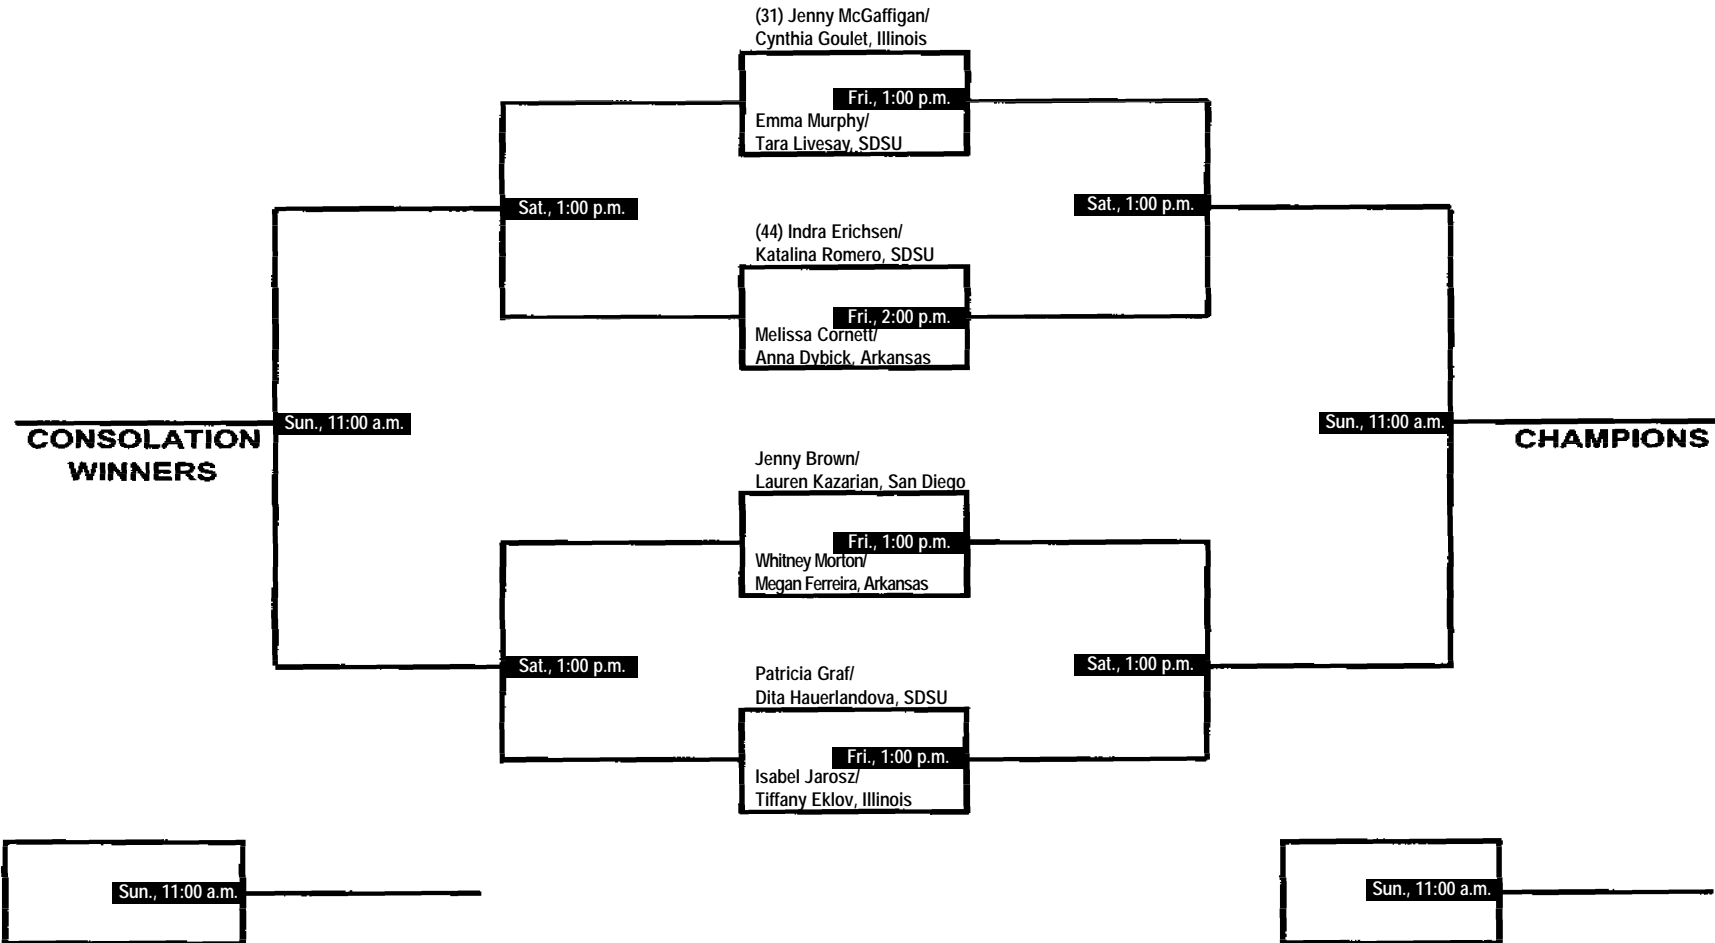

SDSU

san diego state

'03 Fall Classic Singles – Flight C

NOV. 3-5, 2003 • SDSU COURTS • SAN DIEGO, CALIF.

SDSU

san diego state

NOV. 3-5, 2003 • SDSU COURTS • SAN DIEGO, CALIF.

'03 Fall Classic Singles – Flight D

Friday

Emily Wang (Illinois) vs. Julie Litrich (SDSU), 9 a.m.

Saturday

Emily Wang (Illinois) vs. Jenna Anderson (USD), 9 a.m.

Sunday

Julie Litrich (SDSU) vs. Jenna Anderson (USD), 8 a.m.

SDSU

san diego state

'03 Fall Classic Doubles – Flight A

NOV. 3-5, 2003 • SDSU COURTS • SAN DIEGO, CALIF.

SDSU

san diego state

'03 Fall Classic Doubles – Flight B

NOV. 3-5, 2003 • SDSU COURTS • SAN DIEGO, CALIF.