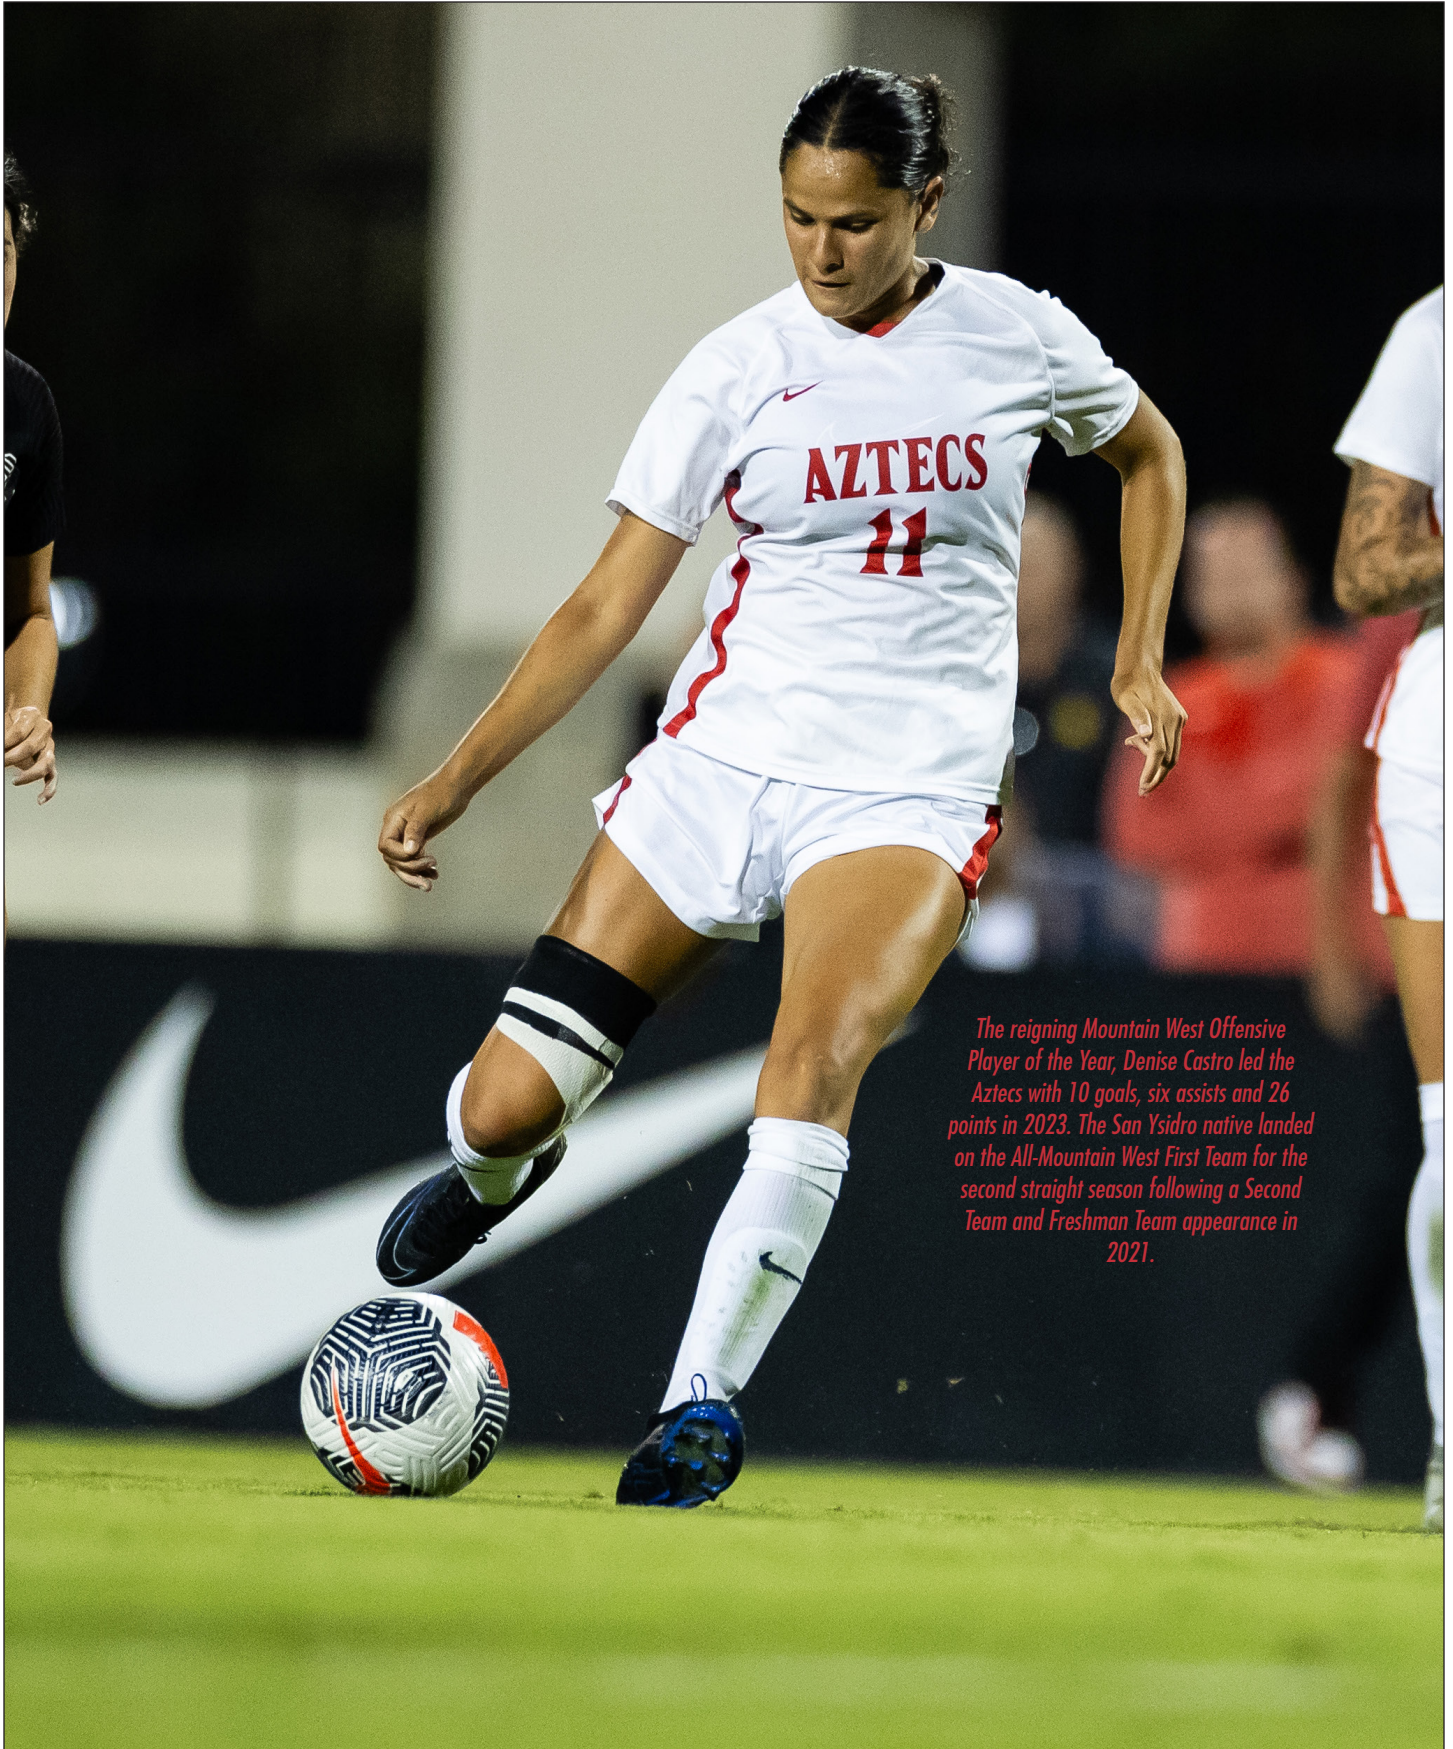

THE 2024 AZTECS

The reigning Mountain West Offensive Player of the Year, Denise Castro led the Aztecs with 10 goals, six assists and 26 points in 2023. The San Ysidro native landed on the All-Mountain West First Team for the second straight season following a Second Team and Freshman Team appearance in 2021.