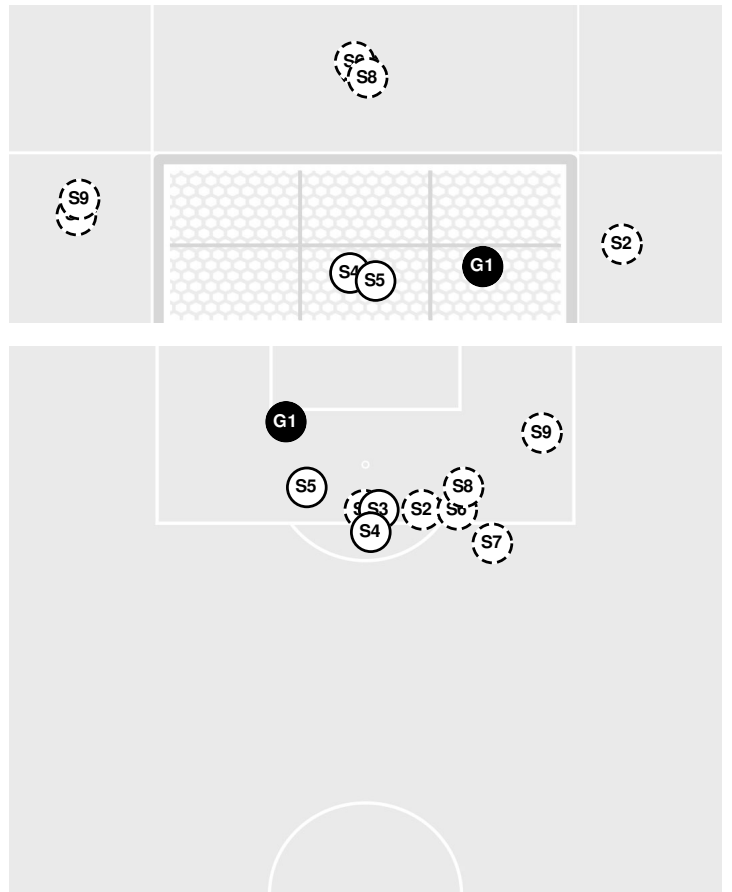

WEBER STATE 1, SAN DIEGO STATE 1

Official Soccer Shot Chart - Final
Weber State vs San Diego State

8/18/2024 SDSU Sports Deck, San Diego
 2024-25 Women's Soccer

Match Time: 12:00 PM

Match Duration: 01:58

Attendance: 385

Officials: Mehdi Alikhasi, Nathan Max, Amanda Dibiasio, Karen DeLeon

		1st Half	2nd Half
Shots by Half Intervals	Aztecs	2	15
	Wildcats	4	6

Shot Chart

AZTECS

WILDCATS

Shot Off Target
 Shot On Target
 Blocked
 Goal / Own Goal

Shot Summary

Official Soccer Shot Chart - Final
Weber State vs San Diego State
8/18/2024 SDSU Sports Deck, San Diego
2024-25 Women's Soccer

Match Time: 12:00 PM
Match Duration: 01:58
Attendance: 385

Officials: Mehdi Alikhasi, Nathan Max, Amanda Dibiasio, Karen DeLeon

AZTECS

No	Time	Player	Description
S1	8'	16, Trinity Coker	
S2	35'	16, Trinity Coker	Blocked
S3	50'	2, Mia Lane	Blocked
S4	50'	5, Emma Gaines-Ramos	Saved
S5	50'	11, Denise Castro	Blocked
S6	51'	11, Denise Castro	Blocked
S7	51'	5, Emma Gaines-Ramos	Saved
S8	51'	3, Alyza Eckhardt	Blocked
S9	51'	11, Denise Castro	Saved
S10	52'	2, Mia Lane	Saved
G1	59'	4, Grace Goins	
S11	61'	11, Denise Castro	
S12	70'	11, Denise Castro	Blocked
S13	70'	16, Trinity Coker	
S14	80'	21, Dori Savage	
S15	84'	11, Denise Castro	
S16	85'	12, Olivia Sekimoto	Blocked