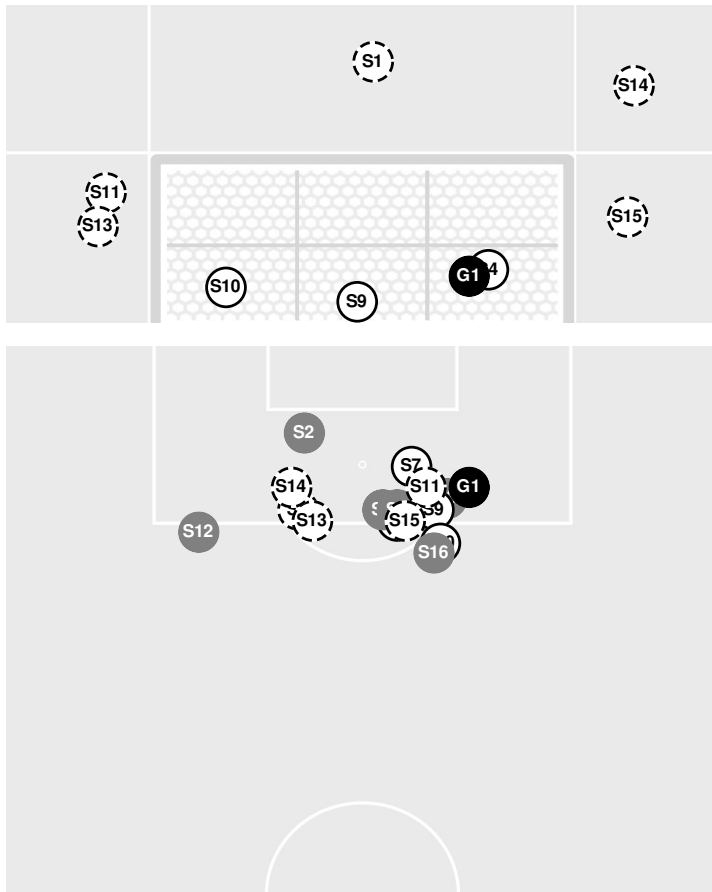

Match Time: 12:00 PM
Match Duration: 01:58
Attendance: 385

Officials: Mehdi Alikhasi, Nathan Max, Amanda Dibiasio, Karen DeLeon

- 69:35 Shot by Aztecs Castro, Denise BLOCKED.
- 69:38 Shot by Aztecs Coker, Trinity WIDE LEFT.
- 69:56 Wildcats substitution: Nichols, Jenna for Topaum, Mikayla.
- 69:56 Wildcats substitution: Nydegger, Mina for Wildenradt, Alaina.
- 70:24 Foul on San Diego State.
- 70:58 Shot by Wildcats Kirby-Hortin, Grace HIGH.
- 77:34 Foul on San Diego State.
- 79:16 Shot by Aztecs Savage, Dori WIDE RIGHT.
- 79:23 Wildcats substitution: Sofonia, Sammie for Kirby-Hortin, Grace.
- 79:53 Shot by Wildcats Sofonia, Sammie WIDE LEFT.
- 80:37 Shot by Wildcats Swensen, Ali HIGH.
- 82:58 Foul on San Diego State.
- 83:16 Yellow card on Aztecs Castro, Denise.
- 83:36 Shot by Aztecs Castro, Denise WIDE RIGHT.
- 84:11 Shot by Aztecs Sekimoto, Olivia BLOCKED.
- 85:09 Foul on Weber State.
- 85:49 Foul on San Diego State.
- 88:16 Foul on Weber State.
- 88:34 Shot by Wildcats Swensen, Ali WIDE LEFT.
- 90:00 End of period [90:00].

WEBER STATE 1, SAN DIEGO STATE 1

Official Soccer Shot Chart - Final
Weber State vs San Diego State

8/18/2024 SDSU Sports Deck, San Diego
 2024-25 Women's Soccer

Match Time: 12:00 PM

Match Duration: 01:58

Attendance: 385

Officials: Mehdi Alikhasi, Nathan Max, Amanda Dibiasio, Karen DeLeon

		1st Half	2nd Half
Shots by Half Intervals	Aztecs	2	15
	Wildcats	4	6

Shot Chart

AZTECS

WILDCATS

Shot Off Target
 Shot On Target
 Blocked
 Goal / Own Goal