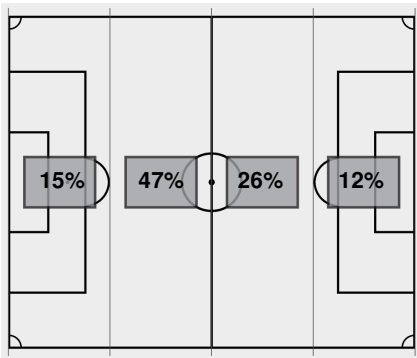

Official Soccer Box Score - First Half
Weber State vs San Diego State
8/18/2024 SDSU Sports Deck, San Diego
2024-25 Women's Soccer

Match Time: 12:00 PM
Match Duration: 01:58
Attendance: 385

Officials: Mehdi Alikhasi, Nathan Max, Amanda Dibiasio, Karen DeLeon

Attacking Direction →

4	TOTAL SHOTS	2
2	SHOTS ON TARGET	0
0	SAVES	2
1	CORNERS	0
3	OFFSIDES	0
0	YELLOW CARDS	0
0	RED CARDS	0
39%	POSSESSION TOTAL	61%