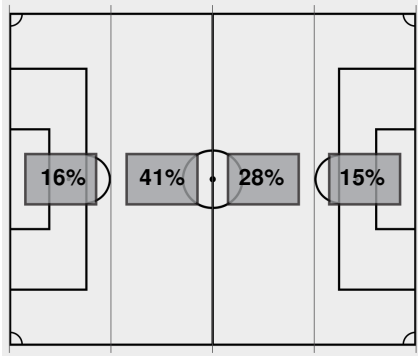

8/18/2024 SDSU Sports Deck, San Diego
 2024-25 Women's Soccer

Match Time: 12:00 PM

Match Duration: 01:58

Attendance: 385

Officials: Mehdi Alikhasi, Nathan Max, Amanda Dibiasio, Karen DeLeon

Stadium: SDSU Sports Deck

Officials: Referee: Mehdi Alikhasi; Asst. Referee: Nathan Max; Amanda Dibiasio; Alt. Official: Karen DeLeon;

Offsides: Weber State 5, San Diego State 1.

Attacking Direction →

10	TOTAL SHOTS	17
4	SHOTS ON TARGET	5
4	SAVES	3
1	CORNERS	4
5	OFFSIDES	1
0	YELLOW CARDS	1
0	RED CARDS	0
38%	POSSESSION TOTAL	62%