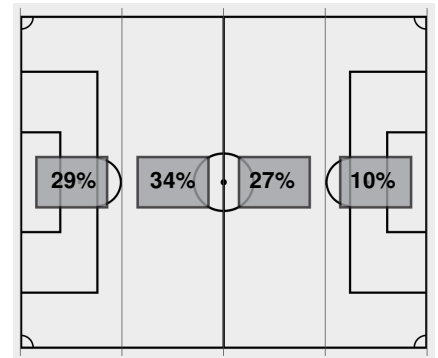

Cautions and ejections:

Stadium: SDSU Sports Deck

Officials: Referee: Mehdi Alikhasi; Asst. Referee: Nathan Max; Amanda Dibiasio; Alt. Official: Karen DeLeon;

Offsides: Weber State 3, San Diego State 0.

Official Soccer Box Score - First Half
Weber State vs San Diego State
 8/18/2024 SDSU Sports Deck, San Diego
 2024-25 Women's Soccer

Match Time: 12:00 PM
Match Duration: 01:58
Attendance: 385

Officials: Mehdi Alikhasi, Nathan Max, Amanda Dibiasio, Karen DeLeon

Attacking Direction →

4	TOTAL SHOTS	2
2	SHOTS ON TARGET	0
0	SAVES	2
1	CORNERS	0
3	OFFSIDES	0
0	YELLOW CARDS	0
0	RED CARDS	0
39%	POSSESSION TOTAL	61%