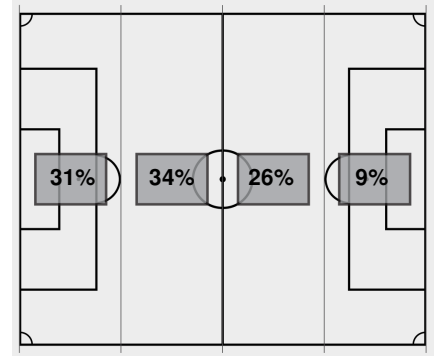

8/18/2024 SDSU Sports Deck, San Diego
 2024-25 Women's Soccer

Match Time: 12:00 PM

Match Duration: 01:58

Attendance: 385

Officials: Mehdi Alikhasi, Nathan Max, Amanda Dibiasio, Karen DeLeon

Stadium: SDSU Sports Deck

Officials: Referee: Mehdi Alikhasi; Asst. Referee: Nathan Max; Amanda Dibiasio; Alt. Official: Karen DeLeon;

Offsides: Weber State 5, San Diego State 1.

Attacking Direction →

10	TOTAL SHOTS	17
4	SHOTS ON TARGET	5
4	SAVES	3
1	CORNERS	4
5	OFFSIDES	1
0	YELLOW CARDS	1
0	RED CARDS	0
38%	POSSESSION TOTAL	62%