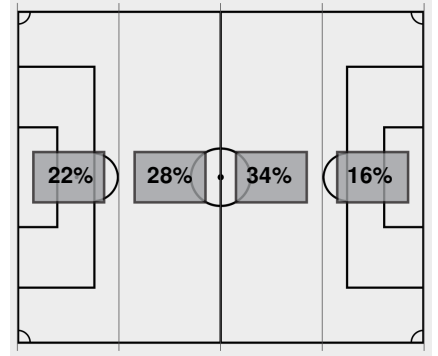

Cautions and ejections:

YC - Aztecs #10 42:03; YC - Aztecs #8 49:47

Official Soccer Box Score - Final
Stanford vs San Diego State
 8/22/2024 SDSU Sports Deck, San Diego
 2024-25 Women's Soccer

Match Time: 7:00 PM
Match Duration: 01:55
Attendance: 937

Offsides: Stanford 3, San Diego State 0.

Attacking Direction →

20	TOTAL SHOTS	10
7	SHOTS ON TARGET	2
1	SAVES	4
9	CORNERS	1
3	OFFSIDES	0
0	YELLOW CARDS	2
0	RED CARDS	0
60%	POSSESSION TOTAL	40%

← Attacking Direction