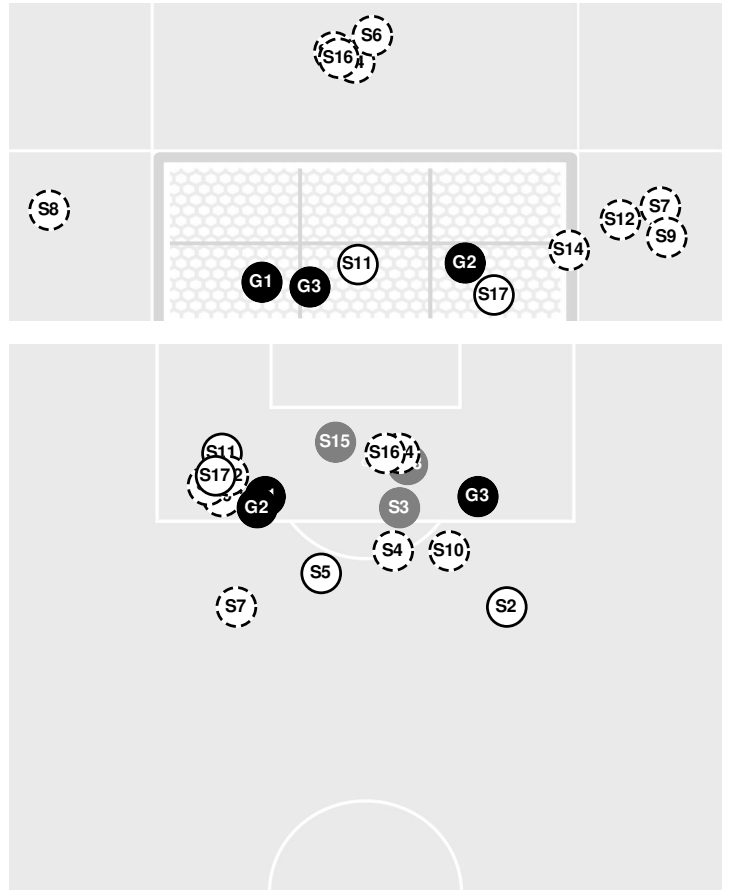

STANFORD 2, SAN DIEGO STATE 0

Official Soccer Shot Chart - Final
Stanford vs San Diego State
 8/22/2024 SDSU Sports Deck, San Diego
 2024-25 Women's Soccer

Match Time: 7:00 PM
Match Duration: 01:55
Attendance: 937

Officials: Ivan De Cristofaro, Steve Lane, Pavel Georgiev, Daniel Aguilar

Shots by Half Intervals		1st Half	2nd Half
Aztecs		3	7
Cardinal		9	11

Shot Chart

AZTECS

CARDINAL

S Shot Off Target
 S Shot On Target
 S Blocked
 G Goal / Own Goal

AZTECS

No	Time	Player	Description
S1	2'	5, Emma Gaines-Ramos	
S2	29'	24, Carlin Blake	
G1	40'	10, Kali Trevithick	
S3	50'	11, Denise Castro	Blocked
S4	64'	11, Denise Castro	Blocked
S5	64'	24, Carlin Blake	
S6	78'	10, Kali Trevithick	
S7	78'	10, Kali Trevithick	
S8	85'	24, Carlin Blake	
S9	85'	11, Denise Castro	Saved