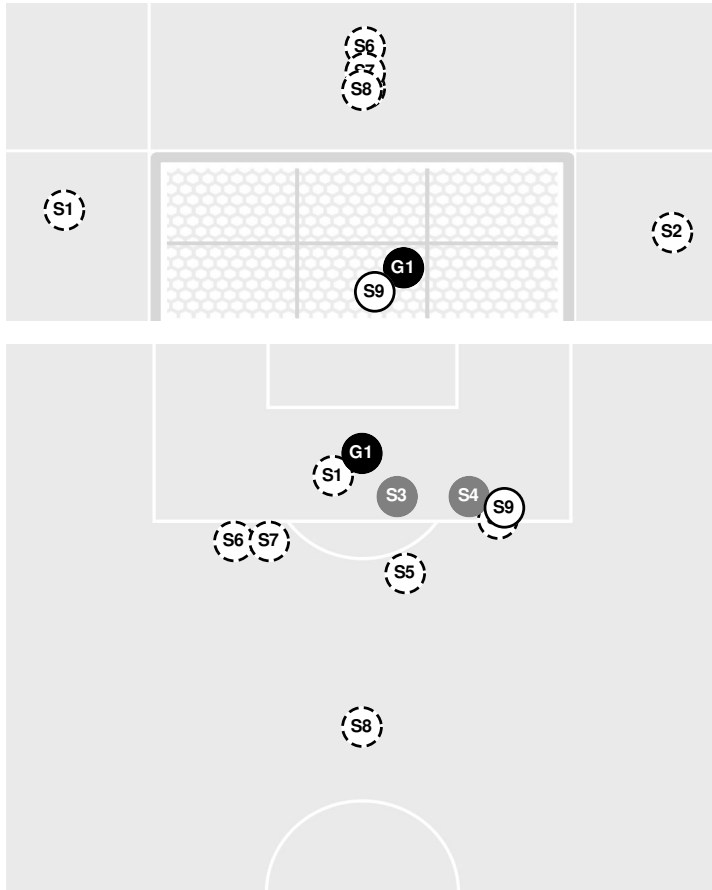

- 70:34 Aztecs substitution: Ocampo, Alexys for Castro, Denise.
- 70:53 Cardinal substitution: Emri, Ella for Evans, Elise.
- 71:53 Shot by Cardinal Montoya, Allie HIGH.
- 72:03 Corner kick by Cardinal [72:03].
- 72:55 Foul on Stanford.
- 73:36 Shot by Cardinal Kohler, Charlotte, SAVE Madueno, Alexa.
- 74:45 Cardinal substitution: Jung, Joelle for Kitahata, Andrea.
- 74:45 Cardinal substitution: Grilione, Erica for Kohler, Charlotte.
- 75:17 Offside against Stanford.
- 75:35 Foul on San Diego State.
- 77:07 Shot by Aztecs Trevithick, Kali HIGH.
- 77:12 Shot by Aztecs Trevithick, Kali HIGH.
- 80:55 Corner kick by Cardinal [80:55].
- 83:10 Foul on Stanford.
- 84:03 Shot by Aztecs Blake, Carlin HIGH.
- 84:18 Aztecs substitution: Castro, Denise for Lane, Mia.
- 84:18 Aztecs substitution: Sekimoto, Olivia for Nakamoto, Alexyz.
- 84:35 Shot by Aztecs Castro, Denise, SAVE Craig, Haley.
- 87:06 Corner kick by Cardinal [87:06].
- 90:00 End of period [90:00].

STANFORD 2, SAN DIEGO STATE 0

Official Soccer Shot Chart - Final
Stanford vs San Diego State
 8/22/2024 SDSU Sports Deck, San Diego
 2024-25 Women's Soccer

Match Time: 7:00 PM
Match Duration: 01:55
Attendance: 937

Officials: Ivan De Cristofaro, Steve Lane, Pavel Georgiev, Daniel Aguilar

Shots by Half Intervals		1st Half	2nd Half
Aztecs		3	7
Cardinal		9	11

Shot Chart

AZTECS

CARDINAL

S Shot Off Target
 S Shot On Target
 S Blocked
 G Goal / Own Goal