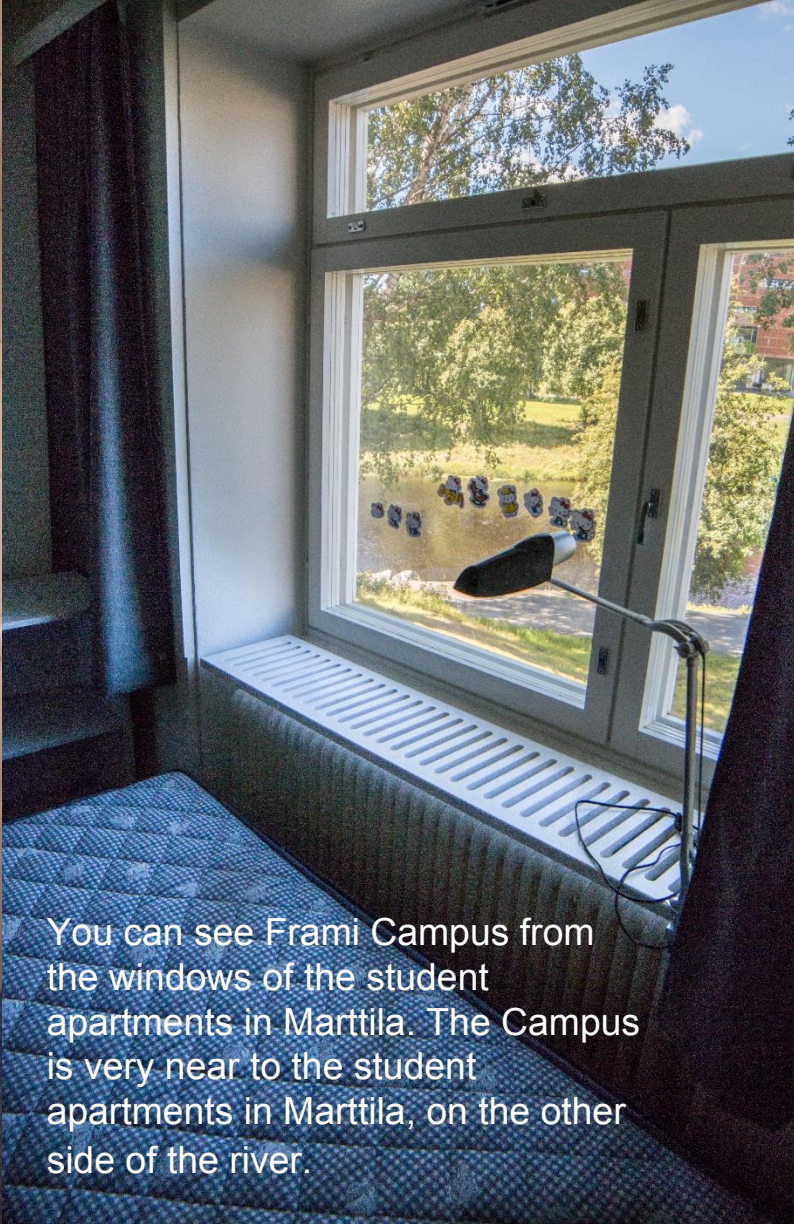

Student living room  
Frami F building in the main campus of SeAMK  
(Pictures were taken during the summer holidays)

Frami F  
Campus building

Frami Campus in Autumn

View on Campus in Winter

Student restaurant in Frami F

Example of a student apartment

You can see Frami Campus from the windows of the student apartments in Marttila. The Campus is very near to the student apartments in Marttila, on the other side of the river.