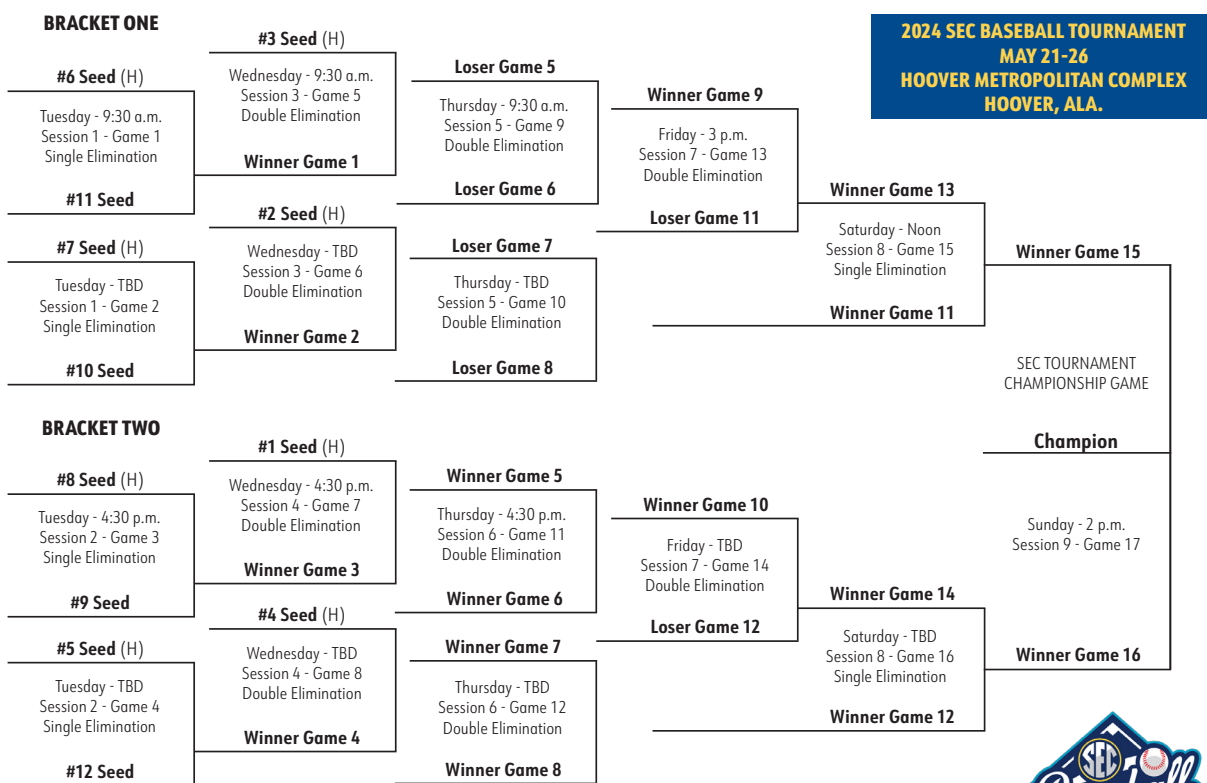

1. Two-Team Tie. The following procedure will be used in the following order until the tie is broken:
  - A. Won-lost results of head-to-head competition between the two tied teams.
  - B. If two-teams are divisional opponents:
    - (1) Won-lost percentage within their division (over the 18-game SEC division schedule).
    - (2) Won-lost percentage of the two teams versus the No. 1 team in their division (and proceeding through the No. 7 team, if necessary).
  - C. If two teams are not divisional opponents:
    - (1) Won-lost record of the two teams versus the No. 1 seed using common opponents only (and proceeding through the No. 12 seed, if necessary).
    - (2) Coin flip by the Commissioner

2. Three-Team Tie (or more). The following procedure will be used in the following order until the tie is broken: (Note: If the three tied teams have three different records against each other, they shall be seeded in best-percentage order.) Otherwise, once the tie has been reduced to two teams, the two-team tiebreaker procedure will be used.
  - A. If all three teams are common opponents: Total won-lost percentage of games played among the tied teams.
  - B. Won-lost percentage of the tied teams versus the No. 1 seed and proceeding through the No. 12 seed, if necessary, using common opponents only.
  - C. If three or more teams still are tied, the Commissioner will conduct a draw.

All times Central
The second game of each session will begin approximately 30 minutes after the conclusion of the first game.
Games 1-16 to air on SEC Network; Game 17 to air on ESPN2. TV designations are subject to change
(H) indicates home team