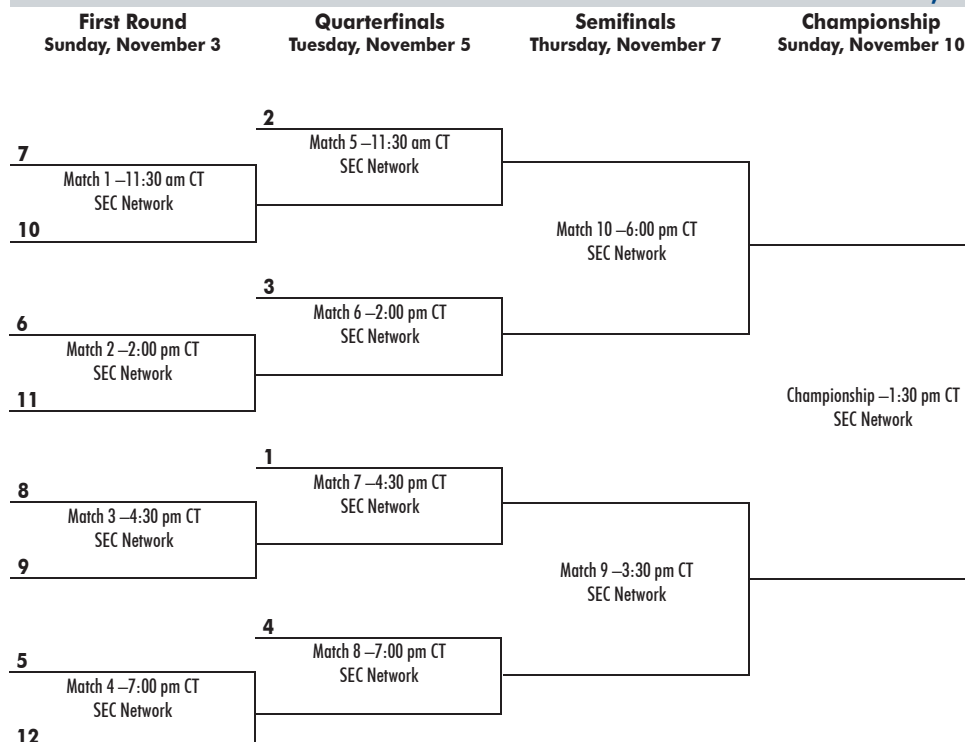

2024 SEC SOCCER TOURNAMENT – PENSACOLA, FLORIDA

There shall be a single-elimination tournament of the top 12 teams played at the conclusion of the regular season schedule. The tournament champion shall be the Conference representative to the NCAA championship.

The top 12 teams with the highest point total will participate in the tournament. The following point system is utilized to determine regular season standings and seeding for the tournament: a win counts as three points, a tie as one, and a loss as zero points. If a game(s) is cancelled, neither team will receive a point and the standings will be determined by average points per game.

Tie-Breaker Procedures

1. **Two-Team Tie:** The following procedure will be used in the following order until the tie is broken:

- A. Head-to-head competition between the tied teams.
- B. Points earned versus common opponents.
- C. Goal differential versus common opponents.
- D. Goals scored versus common opponents.
- E. Won-Lost record of the two teams versus highest seeded common opponent and proceeding through the No. 16 seed, if necessary.
- F. Goal differential versus highest seeded common opponent and proceeding through the No. 16 seed, if necessary.
- G. Goals scored versus highest seeded common opponent and proceeding through the No. 16 seed, if necessary.
- H. Coin flip by the Commissioner.

2. **Three-Team Tie (or more):** The following procedure will be used until the tie is broken. If at any time this tie breaker results in only two remaining tied teams, then the two-team tiebreaker will be used beginning with Subsection A in that procedure and continuing from that point:

- A. If all teams have played one another, then most points earned in those matches only.
- B. If all teams have not played, but one team has defeated all teams in the tie break, then that team breaks the tie and shall be placed highest. Remaining teams will continue with the tie break procedure.
- C. If all teams have not played one another and a team does not have all wins over the tied teams, then use Subsection B in the two-team tie break procedures and continue through the two team tie-break procedures until ties between all teams are broken (except Subsection H will read "if three or more teams are still tied, the Commissioner will conduct a draw").

All-Time SEC Tournament Champions