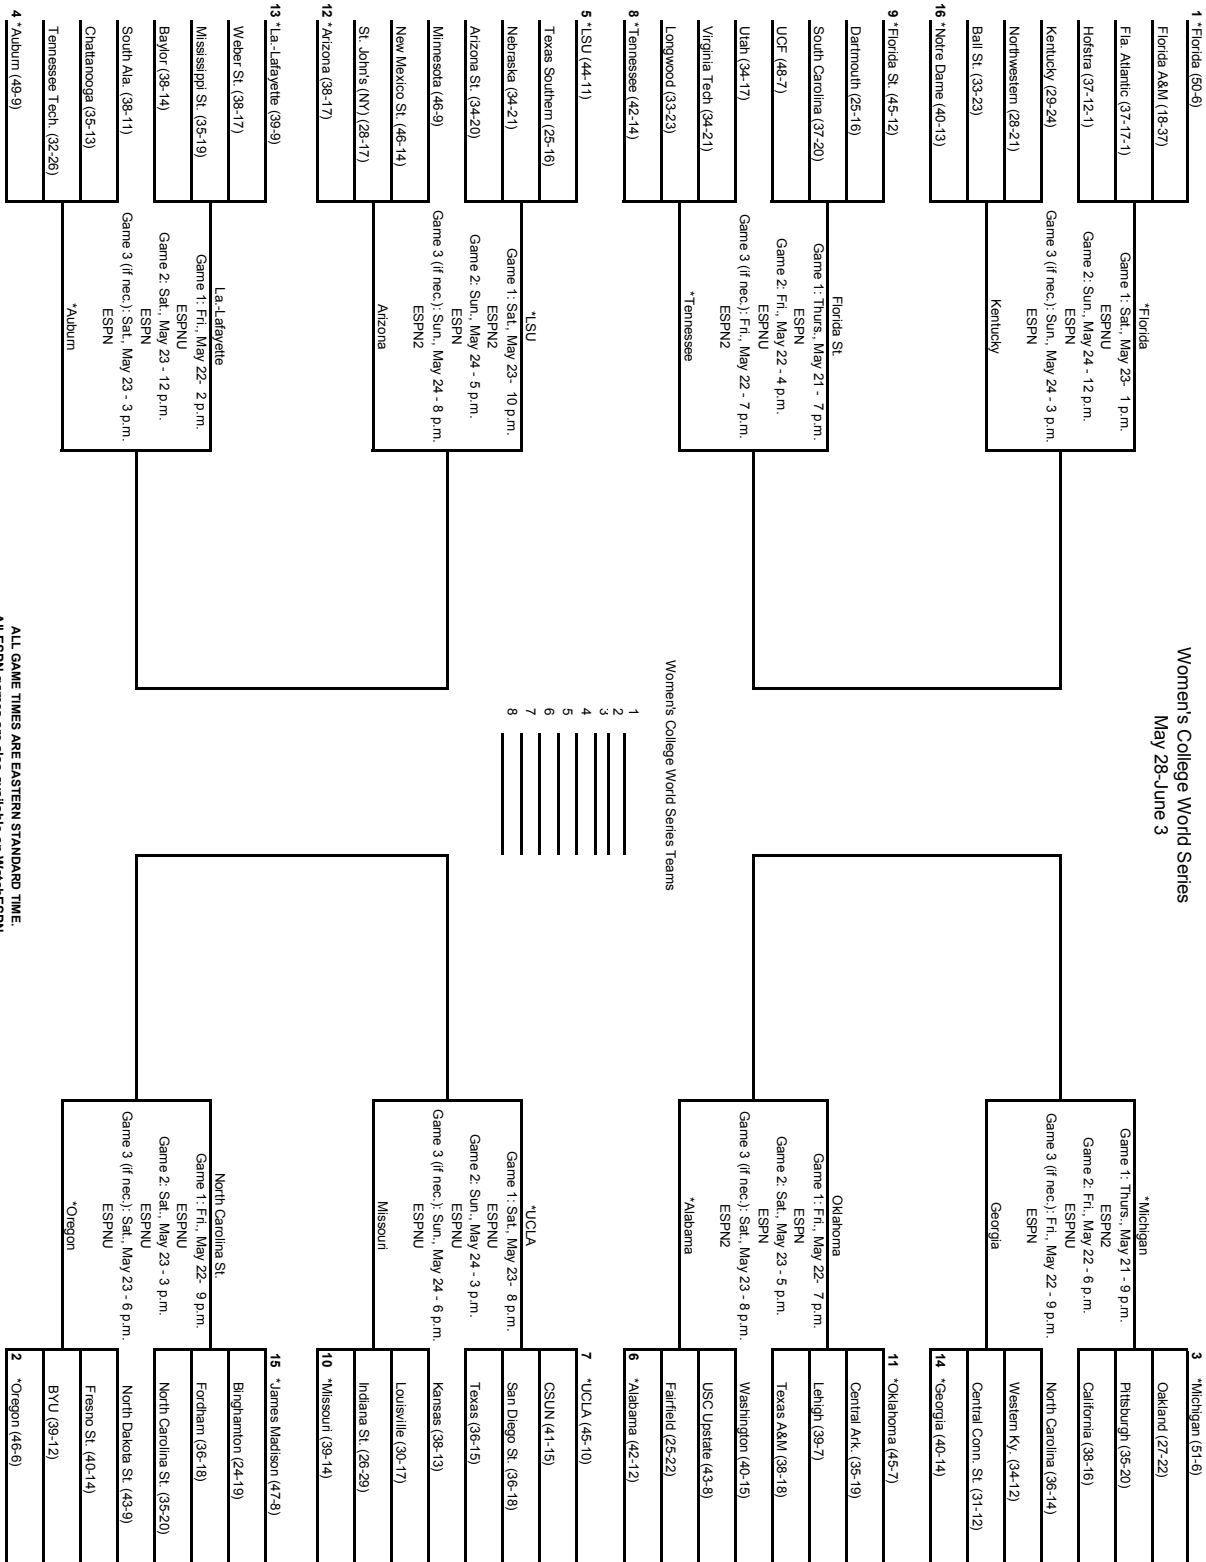

2015 NCAA Division I SOFTBALL CHAMPIONSHIP

REGIONALS
May 15-17

SUPER REGIONALS
May 21-24

SUPER REGIONALS
May 21-24

REGIONALS
May 15-17

Women's College World Series May 28-June 3

ALL GAME TIMES ARE EASTERN STANDARD TIME.
All ESPN games are also available on WatchESPN.