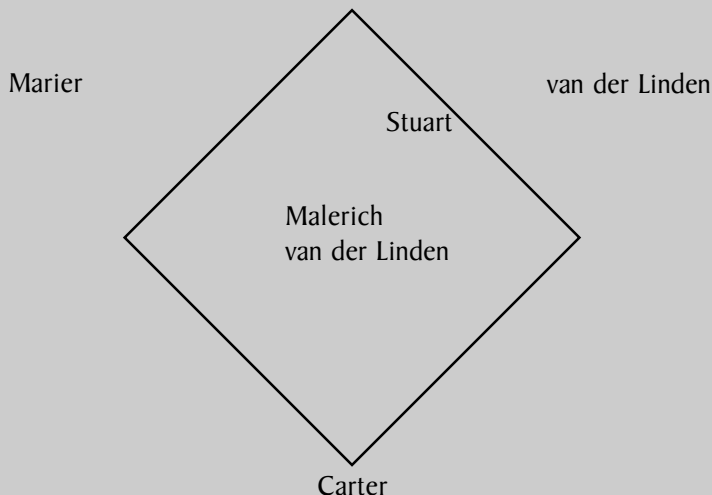

FLORIDA STATE RETURNING STARTERS BY POSITION