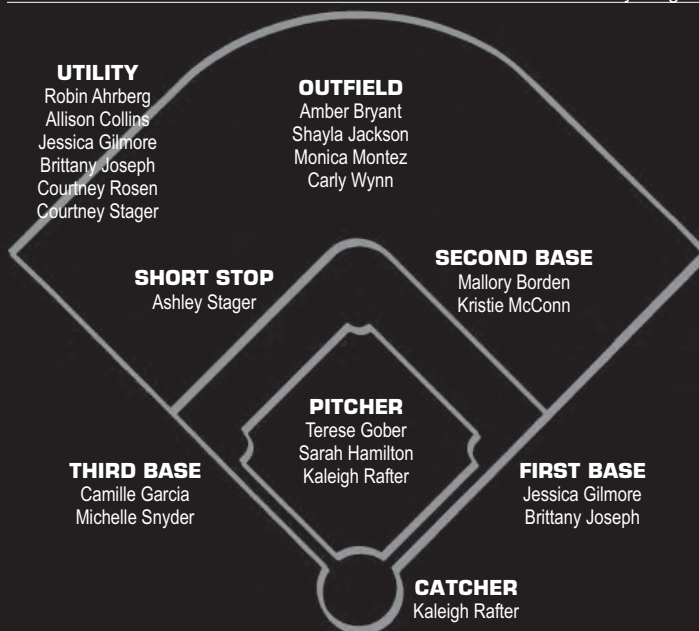

2009 ROSTER BREAKDOWN

BY CLASS

Seniors	3	Jessica Gilmore (redshirt) Kaleigh Rafter Michelle Snyder
Juniors	6	Robin Ahrberg Camille Garcia, Terese Gober, Monica Montez Courtney Rosen Carly Wynn
Sophomores	7	Mallory Borden, Allison Collins Sarah Hamilton Brittany Joseph Kristie McConn Ashley Stager Lauren Varsalona
Freshmen	3	Amber Bryant Shayla Jackson Courtney Stager

BY POSITION

Pitcher	3	Terese Gober Sarah Hamilton Lauren Varsalona
Catcher	1	Kaleigh Rafter
Second Base	2	Mallory Borden Kristie McConn
Short Stop	1	Ashley Stager
Third Base	2	Camille Garcia Michelle Snyder
Outfield	4	Amber Bryant Shayla Jackson Monica Montez Carly Wynn
Utility	6	Robin Ahrberg (c/dp) Allison Collins (c/dp) Jessica Gilmore (1b/c) Brittany Joseph Courtney Rosen Courtney Stager

BY STATE

Florida	7	Mallory Borden (Jacksonville) Allison Collins (Niceville) Jessica Gilmore (Fort Walton Beach) Sarah Hamilton (Tallahassee) Shayla Jackson (Pembroke Pines) Ashley Stager (Trinity) Courtney Stager (Trinity)
California	2	Amber Bryant (Pomona) Monica Montez (Corona)
Georgia	2	Terese Gober (McDonough) Carly Wynn (Sharpsburg)
Oklahoma	2	Robin Ahrberg (Stillwater) Kristie McConn (Broken Arrow)
Delaware	1	Brittany Joseph (Laurel)
New Mexico	1	Camille Garcia (Sandia Pueblo)
Tennessee	1	Lauren Varsalona (Knoxville)
Texas	1	Courtney Rosen (Sugar Land)
Washington	1	Michelle Snyder (Wenatchee)
Ontario	1	Kaleigh Rafter (Guelph)

BY BATTING STANCE

Right-Handed (14)

Robin Ahrberg, Mallory Borden, Allison Collins, Camille Garcia, Jessica Gilmore, Terese Gober, Sarah Hamilton, Brittany Joseph, Kristie McConn, Kaleigh Rafter, Michelle Snyder, Ashley Stager, Courtney Stager, Lauren Varsalona

Left-Handed (5)

Amber Bryant, Shayla Jackson, Monica Montez, Courtney Rosen, Carly Wynn

BY THROWING ARM

Right-Handed (19)

Robin Ahrberg, Mallory Borden, Amber Bryant, Allison Collins, Camille Garcia, Jessica Gilmore, Terese Gober, Sarah Hamilton, Shayla Jackson, Brittany Joseph, Kristie McConn, Monica Montez, Kaleigh Rafter, Courtney Rosen, Michelle Snyder, Ashley Stager, Courtney Stager, Lauren Varsalona, Carly Wynn