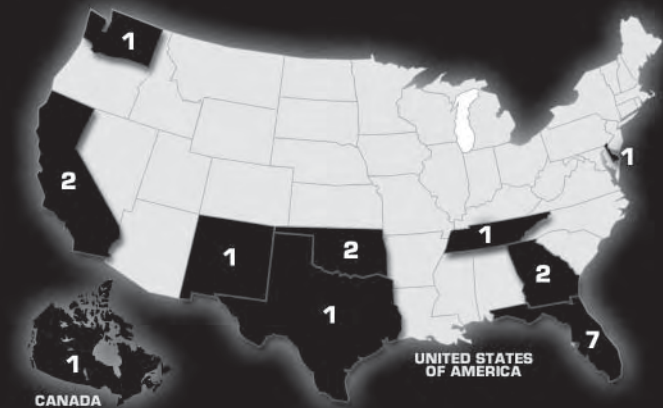

2009 ROSTER BREAKDOWN

BY CLASS

Seniors	3	Jessica Gilmore (redshirt) Kaleigh Rafter Michelle Snyder
Juniors	6	Robin Ahrberg Camille Garcia, Terese Gober, Monica Montez Courtney Rosen Carly Wynn
Sophomores	7	Mallory Borden, Allison Collins Sarah Hamilton Brittany Joseph Kristie McConn Ashley Stager Lauren Varsalona
Freshmen	3	Amber Bryant Shayla Jackson Courtney Stager

BY POSITION

Pitcher	3	Terese Gober Sarah Hamilton Lauren Varsalona
Catcher	1	Kaleigh Rafter
Second Base	2	Mallory Borden Kristie McConn
Short Stop	1	Ashley Stager
Third Base	2	Camille Garcia Michelle Snyder
Outfield	4	Amber Bryant Shayla Jackson Monica Montez Carly Wynn
Utility	6	Robin Ahrberg (c/dp) Allison Collins (c/dp) Jessica Gilmore (1b/c) Brittany Joseph Courtney Rosen Courtney Stager

BY STATE

Florida	7	Mallory Borden (Jacksonville) Allison Collins (Niceville) Jessica Gilmore (Fort Walton Beach) Sarah Hamilton (Tallahassee) Shayla Jackson (Pembroke Pines) Ashley Stager (Trinity) Courtney Stager (Trinity)
California	2	Amber Bryant (Pomona) Monica Montez (Corona)
Georgia	2	Terese Gober (McDonough) Carly Wynn (Sharpsburg)
Oklahoma	2	Robin Ahrberg (Stillwater) Kristie McConn (Broken Arrow)
Delaware	1	Brittany Joseph (Laurel)
New Mexico	1	Camille Garcia (Sandia Pueblo)
Tennessee	1	Lauren Varsalona (Knoxville)
Texas	1	Courtney Rosen (Sugar Land)
Washington	1	Michelle Snyder (Wenatchee)
Ontario	1	Kaleigh Rafter (Guelph)

BY BATTING STANCE

Right-Handed (14)

Robin Ahrberg, Mallory Borden, Allison Collins, Camille Garcia, Jessica Gilmore, Terese Gober, Sarah Hamilton, Brittany Joseph, Kristie McConn, Kaleigh Rafter, Michelle Snyder, Ashley Stager, Courtney Stager, Lauren Varsalona

Left-Handed (5)

Amber Bryant, Shayla Jackson, Monica Montez, Courtney Rosen, Carly Wynn

BY THROWING ARM

Right-Handed (19)

Robin Ahrberg, Mallory Borden, Amber Bryant, Allison Collins, Camille Garcia, Jessica Gilmore, Terese Gober, Sarah Hamilton, Shayla Jackson, Brittany Joseph, Kristie McConn, Monica Montez, Kaleigh Rafter, Courtney Rosen, Michelle Snyder, Ashley Stager, Courtney Stager, Lauren Varsalona, Carly Wynn