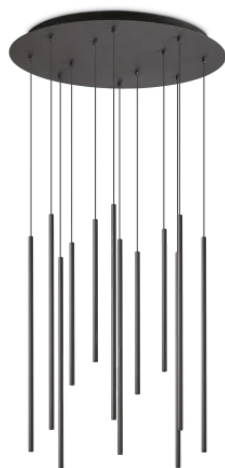

## Interno - Sospensioni

Indoor ceiling mounted lamp with multiple integrated LED sources and direct light emission

<b>Ean</b>	8021696263434
<b>Articolo</b>	FILO SP12 NERO 3000K
<b>Installazione</b>	Sospensioni
<b>Garanzia</b>	5 years
<b>Peso lordo</b>	10.4 kg
<b>Volume</b>	0.063536 m <sup>3</sup>