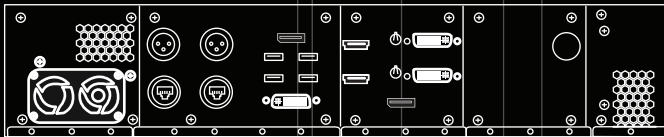

KARST- THE TOUR READY

A host of customisable output and capture options ensure that the Hippotizer Karst can fit into a multitude of different roles.

Featuring a total of 3 outputs, as well as two ZooKeeper monitor outputs, this highly specified server can drive the most demanding shows with ease.

At only 2 rack units high, the Hippotizer Karst packs 3 output options from two HD-SDI or DVI outputs into a very small space while the third DisplayPort 1.2 connection offers the ability to drive 4K displays with a single cable.

CORPORATE EXAMPLE

HIPPOTIZER
KARST

THREE OUTPUTS

Output Specifications	KARST DVI-DL	KARST SDI-2	KARST DVI GENLOCK
Production Video Outputs	3	3	3
Production Output Connector (s)	2x DVI-DL, 1x DP 1.2	2 x 3G-SDI, 1x DP 1.2	2 x DVI-SL, 1 x DP 1.2
Max Resolution per DVI output ***	3840 x 1200		1920 x 1200
Max Resolution per DP output	4096 x 2160	4096 x 2160	4096 x 2160
Max Resolution per SDI output		2048 x 1080	
Video Splitter Support	Yes on DP and DVI	Yes on DP	Yes on DP
Additional Control outputs (ZK)	1x DVI, 1x DP 1.2	1 x DVI, 1 x DP 1.2	1 x DVI, 1 x DP 1.2
Genlock	No	Yes	Yes
Software Specs			
Max mixes	8	8	8
Layers per Mix	16	16	16
4K playback*	upto 4	upto 4	upto 4
HD playback*	upto 20	upto 20	upto 20
Software Update Period****	3 Years	3 Years	3 Years
Hardware Specs			
Video Capture*****	Yes: 1 Card	Yes: 1 Card	Yes: 1 Card
Media Storage	500GB Solid State	500GB Solid State	500GB Solid State
Media Storage Speed	400 MB/s	400 MB/s	400 MB/s
HippoNet Network	1Gb EtherCon	1Gb EtherCon	1Gb EtherCon
Data Network	1Gb EtherCon	1Gb EtherCon	1Gb EtherCon
Audio Input Connections	via USB	Via USB	Via USB
Audio Output Connections	2 x XLR	2 x XLR	2 x XLR
MultiChannel Audio Support	Via USB	Via USB	Via USB
Hardware EDID Management	Yes	Yes	Yes
Software EDID Management			
Optional Redundant PSU			
SMPTE Timecode In	Optional	Optional	Optional