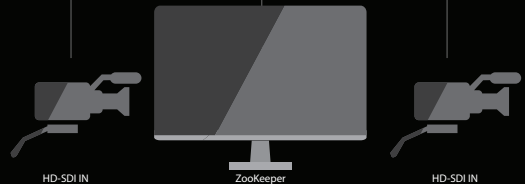

At only 2 rack units high, the Hippotizer Karst packs 3 output options from two HD-SDI or DVI outputs into a very small space while the third DisplayPort 1.2 connection offers the ability to drive 4K displays with a single cable.

Size (mm) L/W/H
Size (mm) L/W/H With Rack ears
Size (RU)
Unit Weight
Power Input
Voltage
Power Consumption
Mounting
Rack Drawer Compatible?

600/425/90
630/480/90
2U
16Kgs
PowerCon True1
100-250V 50/60Hz Auto Sense
500VA
Front and Rear Ears Included
Yes

CORPORATE EXAMPLE

HIPPOTIZER
KARST

THREE OUTPUTS

Output Specifications	KARST DVI-DL	KARST SDI-2	KARST DVI GENLOCK
Production Video Outputs	3	3	3
Production Output Connector (s)	2x DVI-DL, 1x DP 1.2	2 x 3G-SDI, 1x DP 1.2	2 x DVI-SL, 1 x DP 1.2
Max Resolution per DVI output ***	3840 x 1200		1920 x 1200
Max Resolution per DP output	4096 x 2160	4096 x 2160	4096 x 2160
Max Resolution per SDI output		2048 x 1080	
Video Splitter Support	Yes on DP and DVI	Yes on DP	Yes on DP
Additional Control outputs (ZK)	1x DVI, 1x DP 1.2	1 x DVI, 1 x DP 1.2	1 x DVI, 1 x DP 1.2
Genlock	No	Yes	Yes
Software Specs			
Max mixes	8	8	8
Layers per Mix	16	16	16
4K playback*	upto 4	upto 4	upto 4
HD playback*	upto 20	upto 20	upto 20
Software Update Period****	3 Years	3 Years	3 Years
Hardware Specs			
Video Capture*****	Yes: 1 Card	Yes: 1 Card	Yes: 1 Card
Media Storage	500GB Solid State	500GB Solid State	500GB Solid State
Media Storage Speed	400 MB/s	400 MB/s	400 MB/s
HippoNet Network	1Gb EtherCon	1Gb EtherCon	1Gb EtherCon
Data Network	1Gb EtherCon	1Gb EtherCon	1Gb EtherCon
Audio Input Connections	via USB	Via USB	Via USB
Audio Output Connections	2 x XLR	2 x XLR	2 x XLR
MultiChannel Audio Support	Via USB	Via USB	Via USB
Hardware EDID Management	Yes	Yes	Yes
Software EDID Management			
Optional Redundant PSU			
SMPTE Timecode In	Optional	Optional	Optional