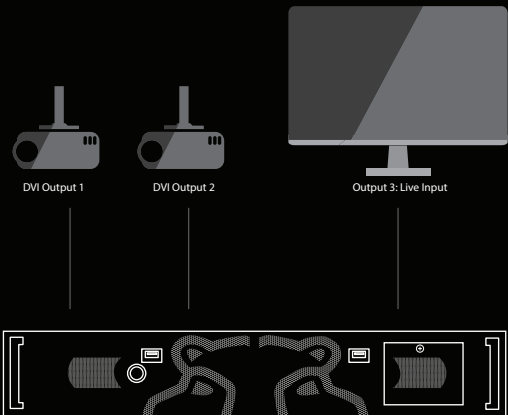

KARST- THE TOUR READY

A host of customisable output and capture options ensure that the Hippotizer Karst can fit into a multitude of different roles.

Featuring a total of 3 outputs, as well as two ZooKeeper monitor outputs, this highly specified server can drive the most demanding shows with ease.

At only 2 rack units high, the Hippotizer Karst packs 3 output options from two HD-SDI or DVI outputs into a very small space while the third DisplayPort 1.2 connection offers the ability to drive 4K displays with a single cable.

CORPORATE EXAMPLE

HIPPOTIZER
KARST

THREE OUTPUTS

Output Specifications	KARST DVI-DL	KARST SDI-2	KARST DVI GENLOCK
Production Video Outputs	3	3	3
Production Output Connector (s)	2x DVI-DL, 1x DP 1.2	2 x 3G-SDI, 1x DP 1.2	2 x DVI-SL, 1 x DP 1.2
Max Resolution per DVI output ***	3840 x 1200		1920 x 1200
Max Resolution per DP output	4096 x 2160	4096 x 2160	4096 x 2160
Max Resolution per SDI output		2048 x 1080	
Video Splitter Support	Yes on DP and DVI	Yes on DP	Yes on DP
Additional Control outputs (ZK)	1x DVI, 1x DP 1.2	1 x DVI, 1 x DP 1.2	1 x DVI, 1 x DP 1.2
Genlock	No	Yes	Yes
Software Specs			
Max mixes	8	8	8
Layers per Mix	16	16	16
4K playback*	upto 4	upto 4	upto 4
HD playback*	upto 20	upto 20	upto 20
Software Update Period****	3 Years	3 Years	3 Years
Hardware Specs			
Video Capture*****	Yes: 1 Card	Yes: 1 Card	Yes: 1 Card
Media Storage	500GB Solid State	500GB Solid State	500GB Solid State
Media Storage Speed	400 MB/s	400 MB/s	400 MB/s
HippoNet Network	1Gb EtherCon	1Gb EtherCon	1Gb EtherCon
Data Network	1Gb EtherCon	1Gb EtherCon	1Gb EtherCon
Audio Input Connections	via USB	Via USB	Via USB
Audio Output Connections	2 x XLR	2 x XLR	2 x XLR
MultiChannel Audio Support	Via USB	Via USB	Via USB
Hardware EDID Management	Yes	Yes	Yes
Software EDID Management			
Optional Redundant PSU			
SMPTE Timecode In	Optional	Optional	Optional