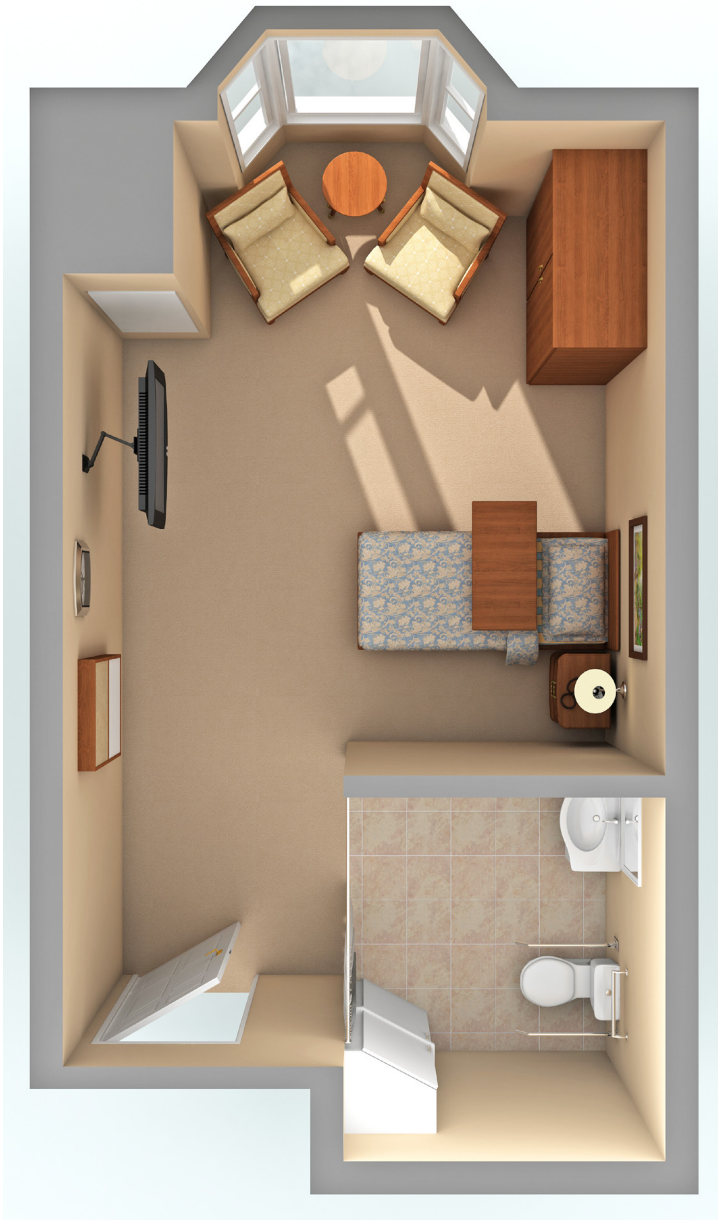

Skilled Nursing Suite

PRIVATE SUITE

245 sq. ft.

- Bedroom..... 12' 6" x 12'
- Bathroom 7' x 6' 6"
- Entry 5' 6" x 5' 6"
- Bay Window..... 10 sq. ft.