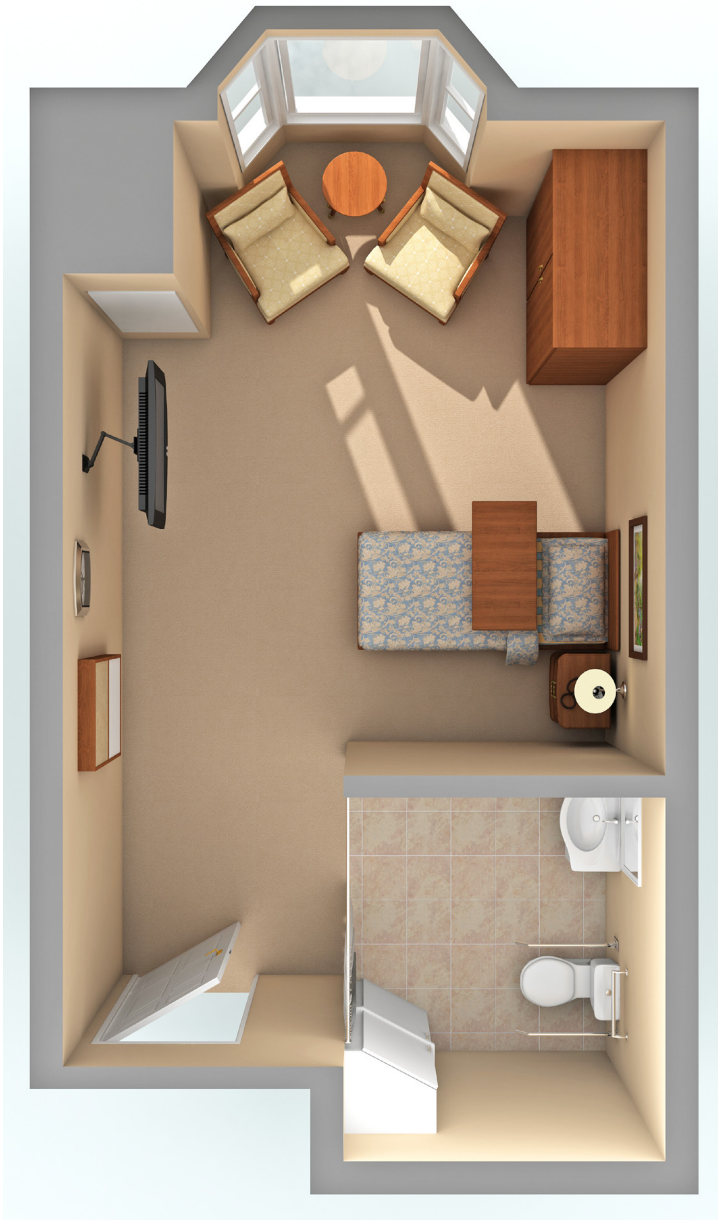

Short-Term Rehab Suite

PRIVATE SUITE

245 sq. ft.

- Bedroom..... 12' 6" x 12'
- Bathroom 7' x 6' 6"
- Entry 5' 6" x 5' 6"
- Bay Window..... 10 sq. ft.