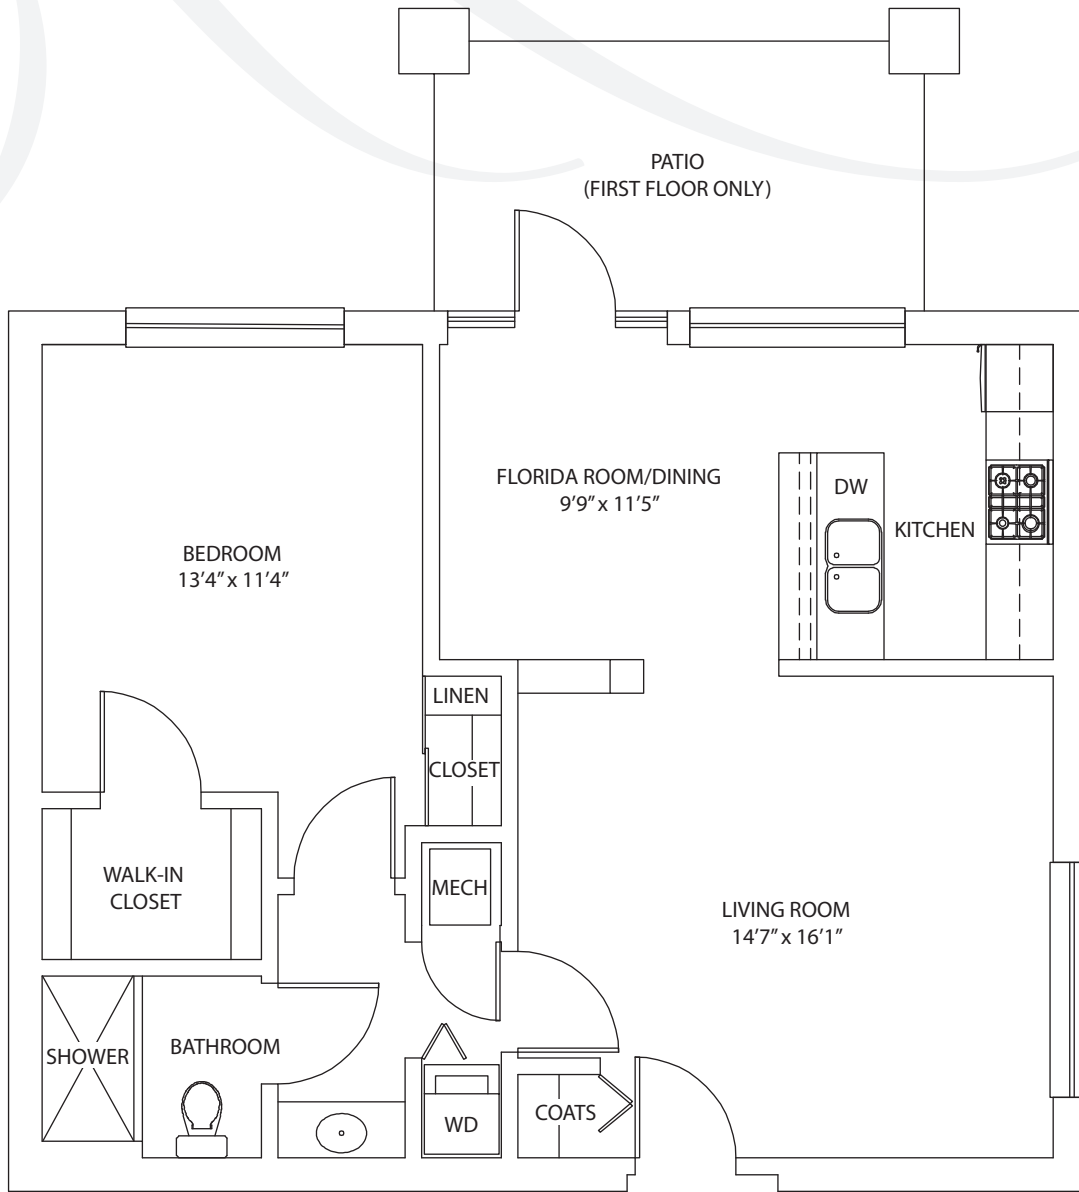

Zoom in on your choices

All dimensions are approximate and may vary slightly.

The Galley at Gardens North

Deluxe 1-bedroom, 1-bath with walk-in closet, combined Florida room/dining area, full kitchen and washer/dryer