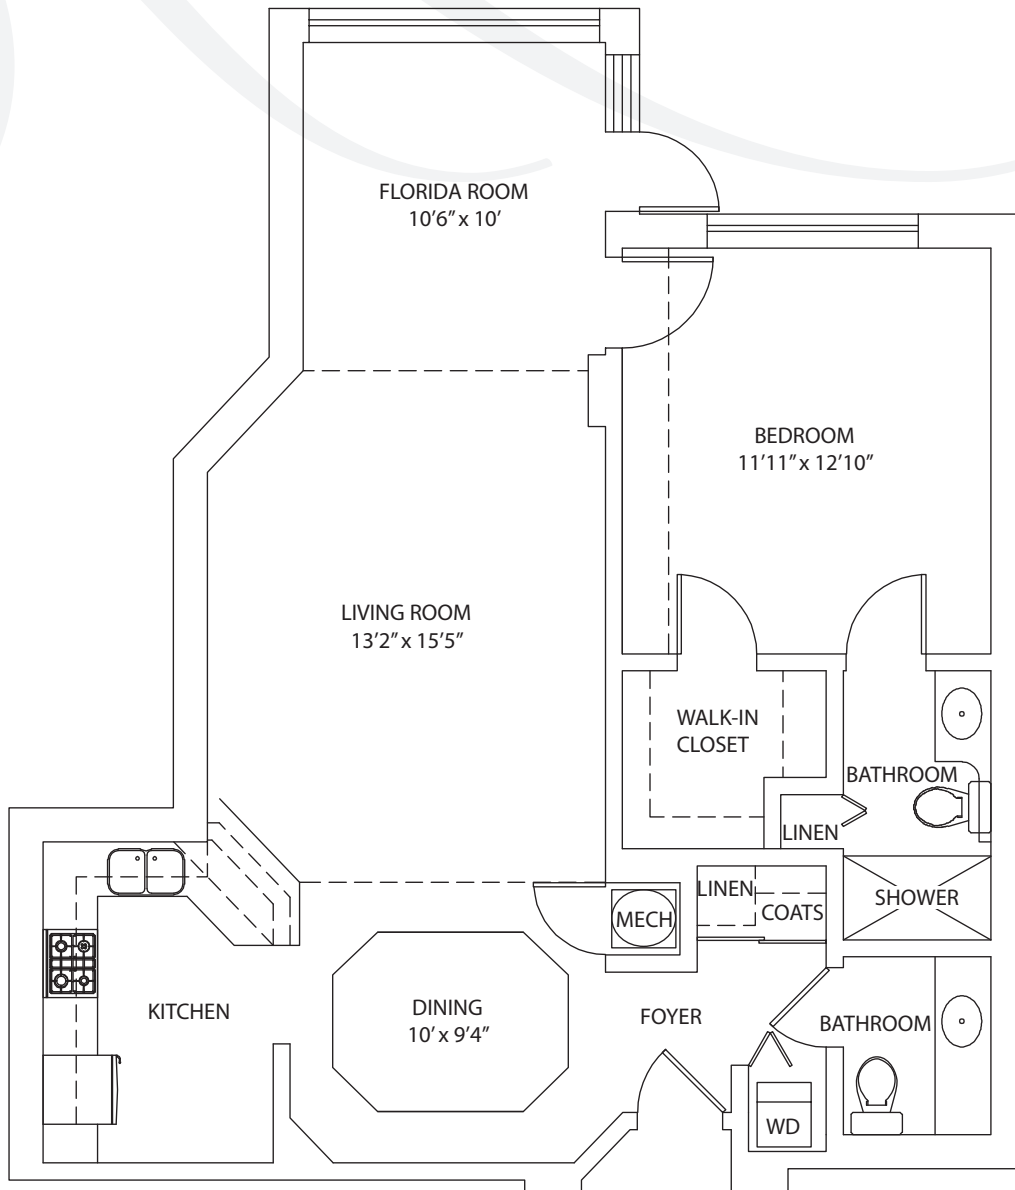

Zoom in on your choices

All dimensions are approximate and may vary slightly.

The Pelican at Waterside

1-bedroom, 1½-bath with Florida room,
full kitchen and washer/dryer

1500 S.W. Capri • Palm City, FL 34990 • (772) 220-1090 • toll-free (800) 782-8066 • www.SandhillCove.com