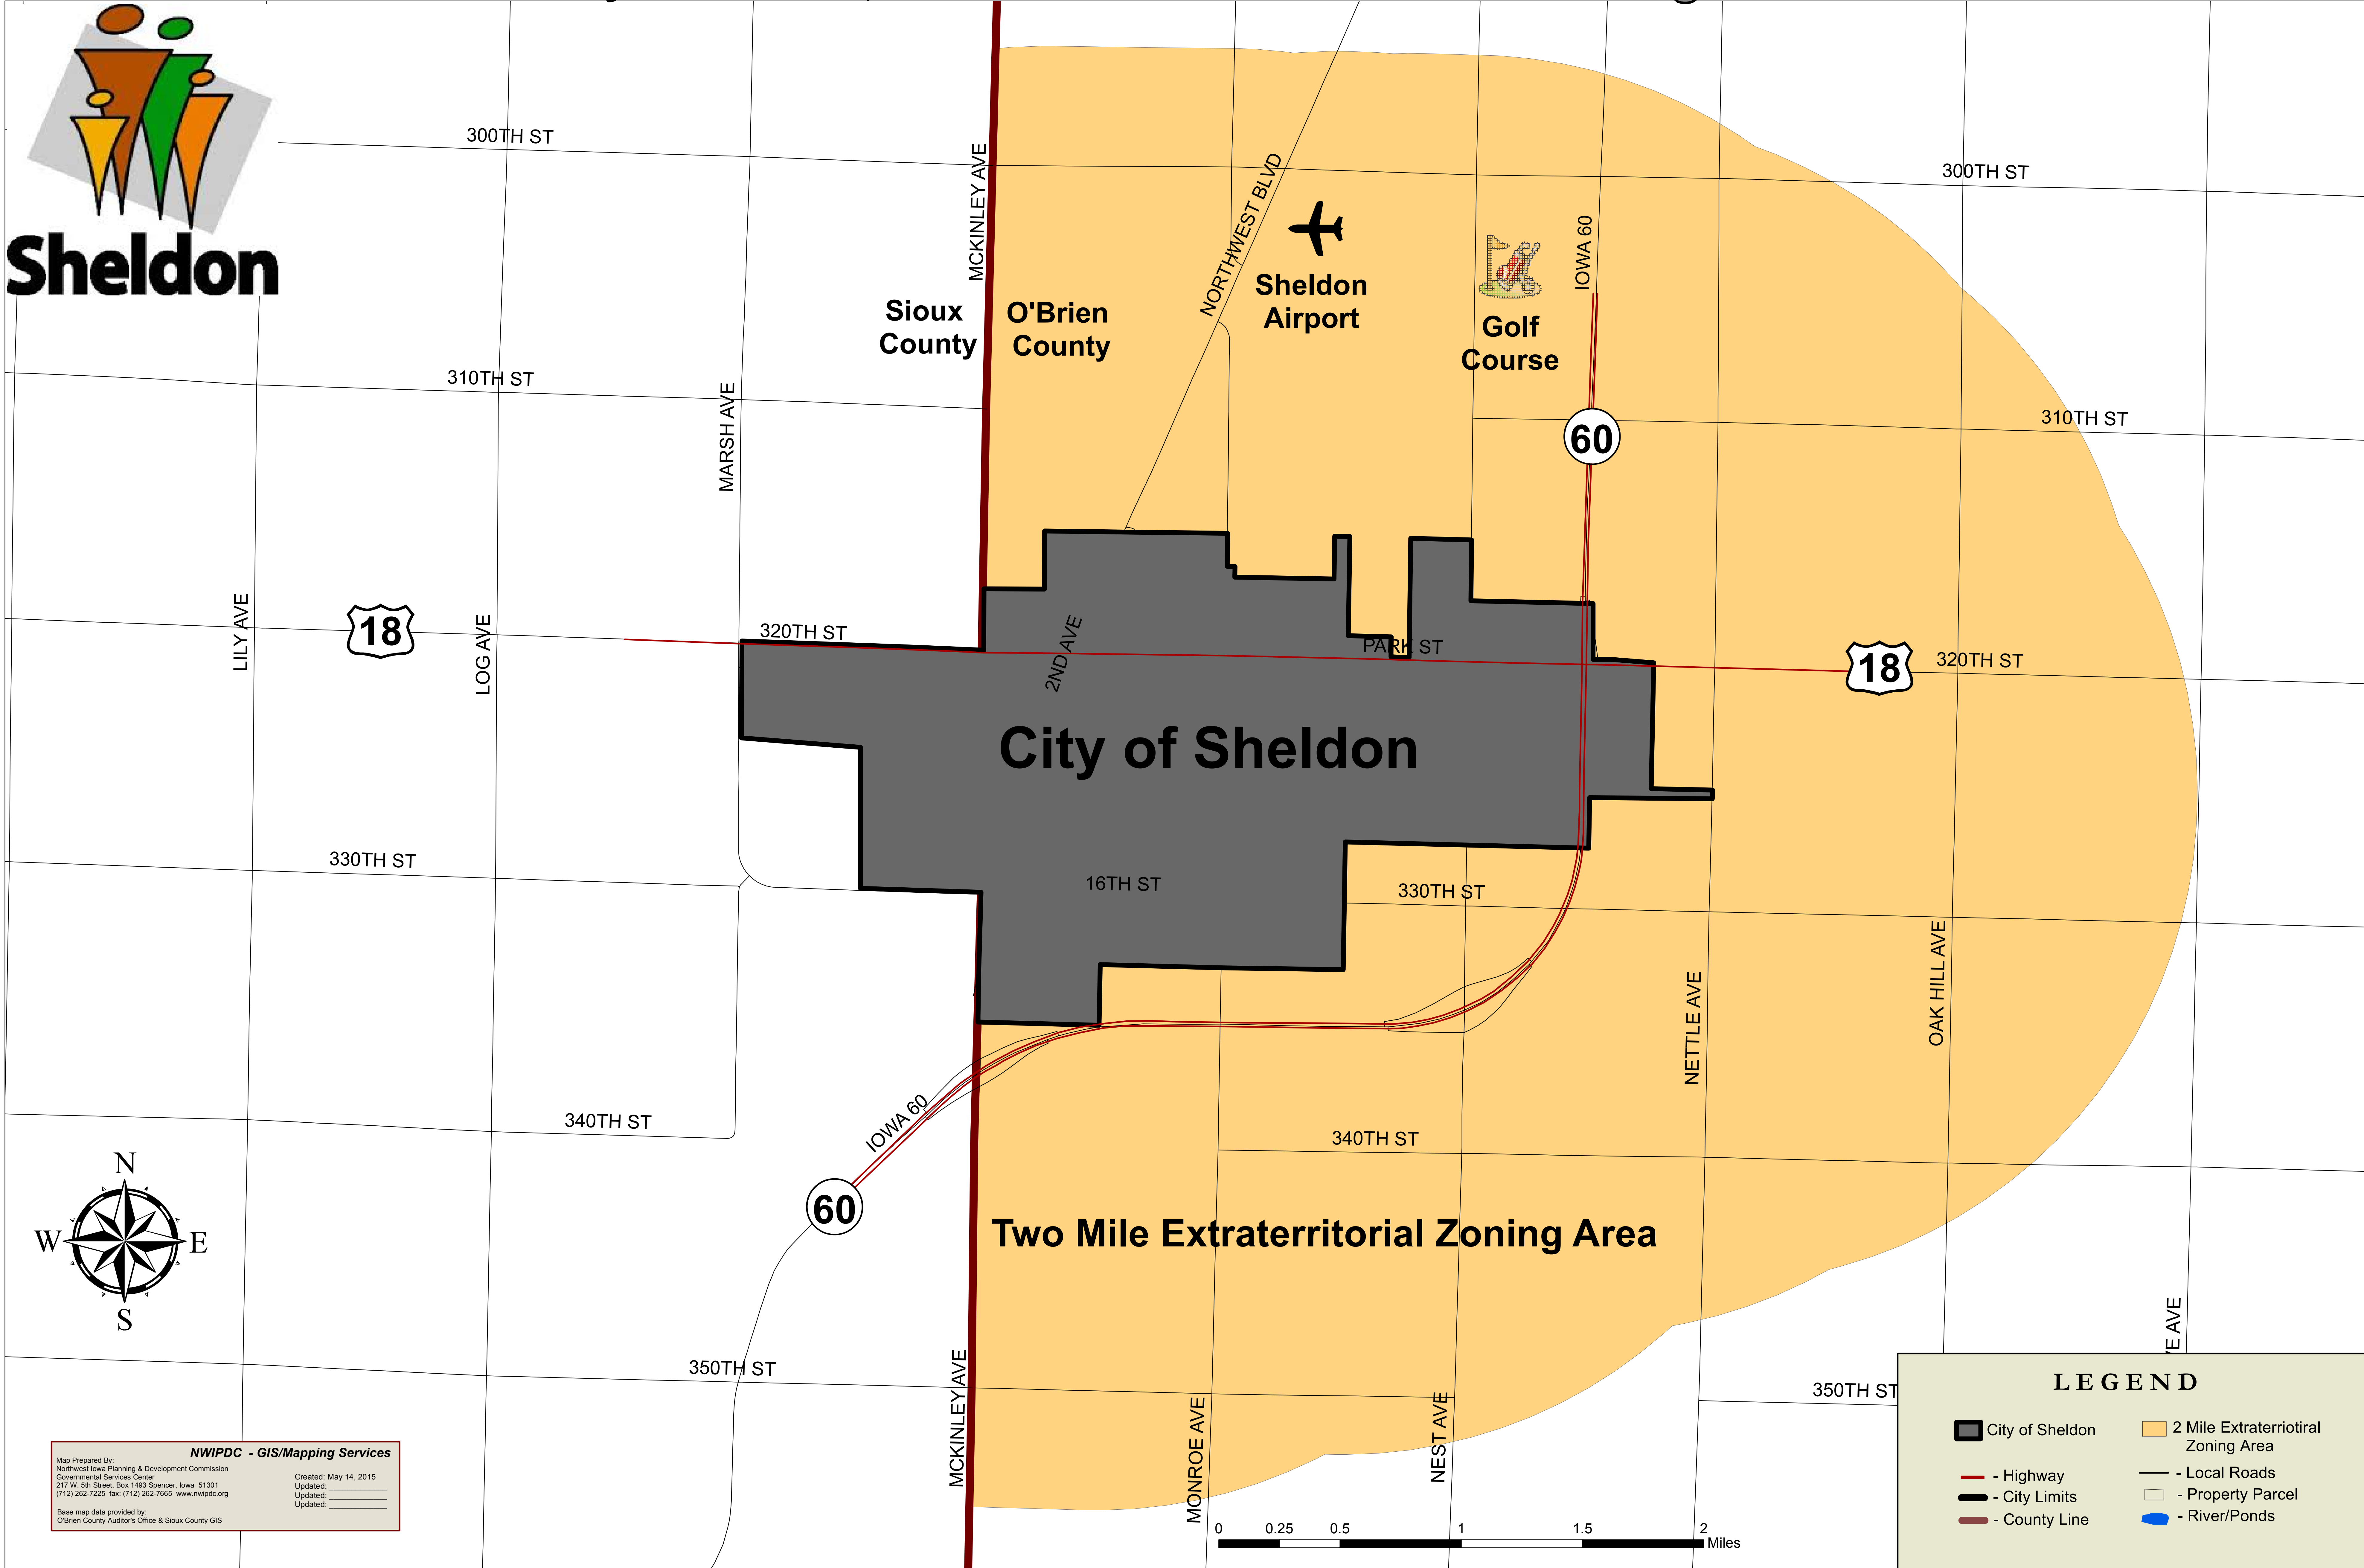

# City of Sheldon, Iowa Two Mile Extraterritorial Zoning Area

Map Prepared By:  
 NWIPDC - GIS/Mapping Services  
 Northwest Iowa Planning & Development Commission  
 Governmental Services Center  
 217 W. 5th Street, Box 1493 Spencer, Iowa 51301  
 (712) 262-7225 fax: (712) 262-7665 www.nwipdc.org  
 Created: May 14, 2015  
 Updated: \_\_\_\_\_  
 Updated: \_\_\_\_\_  
 Updated: \_\_\_\_\_  
 Base map data provided by:  
 O'Brien County Auditor's Office & Sioux County GIS

**LEGEND**

City of Sheldon	2 Mile Extraterritorial Zoning Area
Highway	Local Roads
City Limits	Property Parcel
County Line	River/Ponds