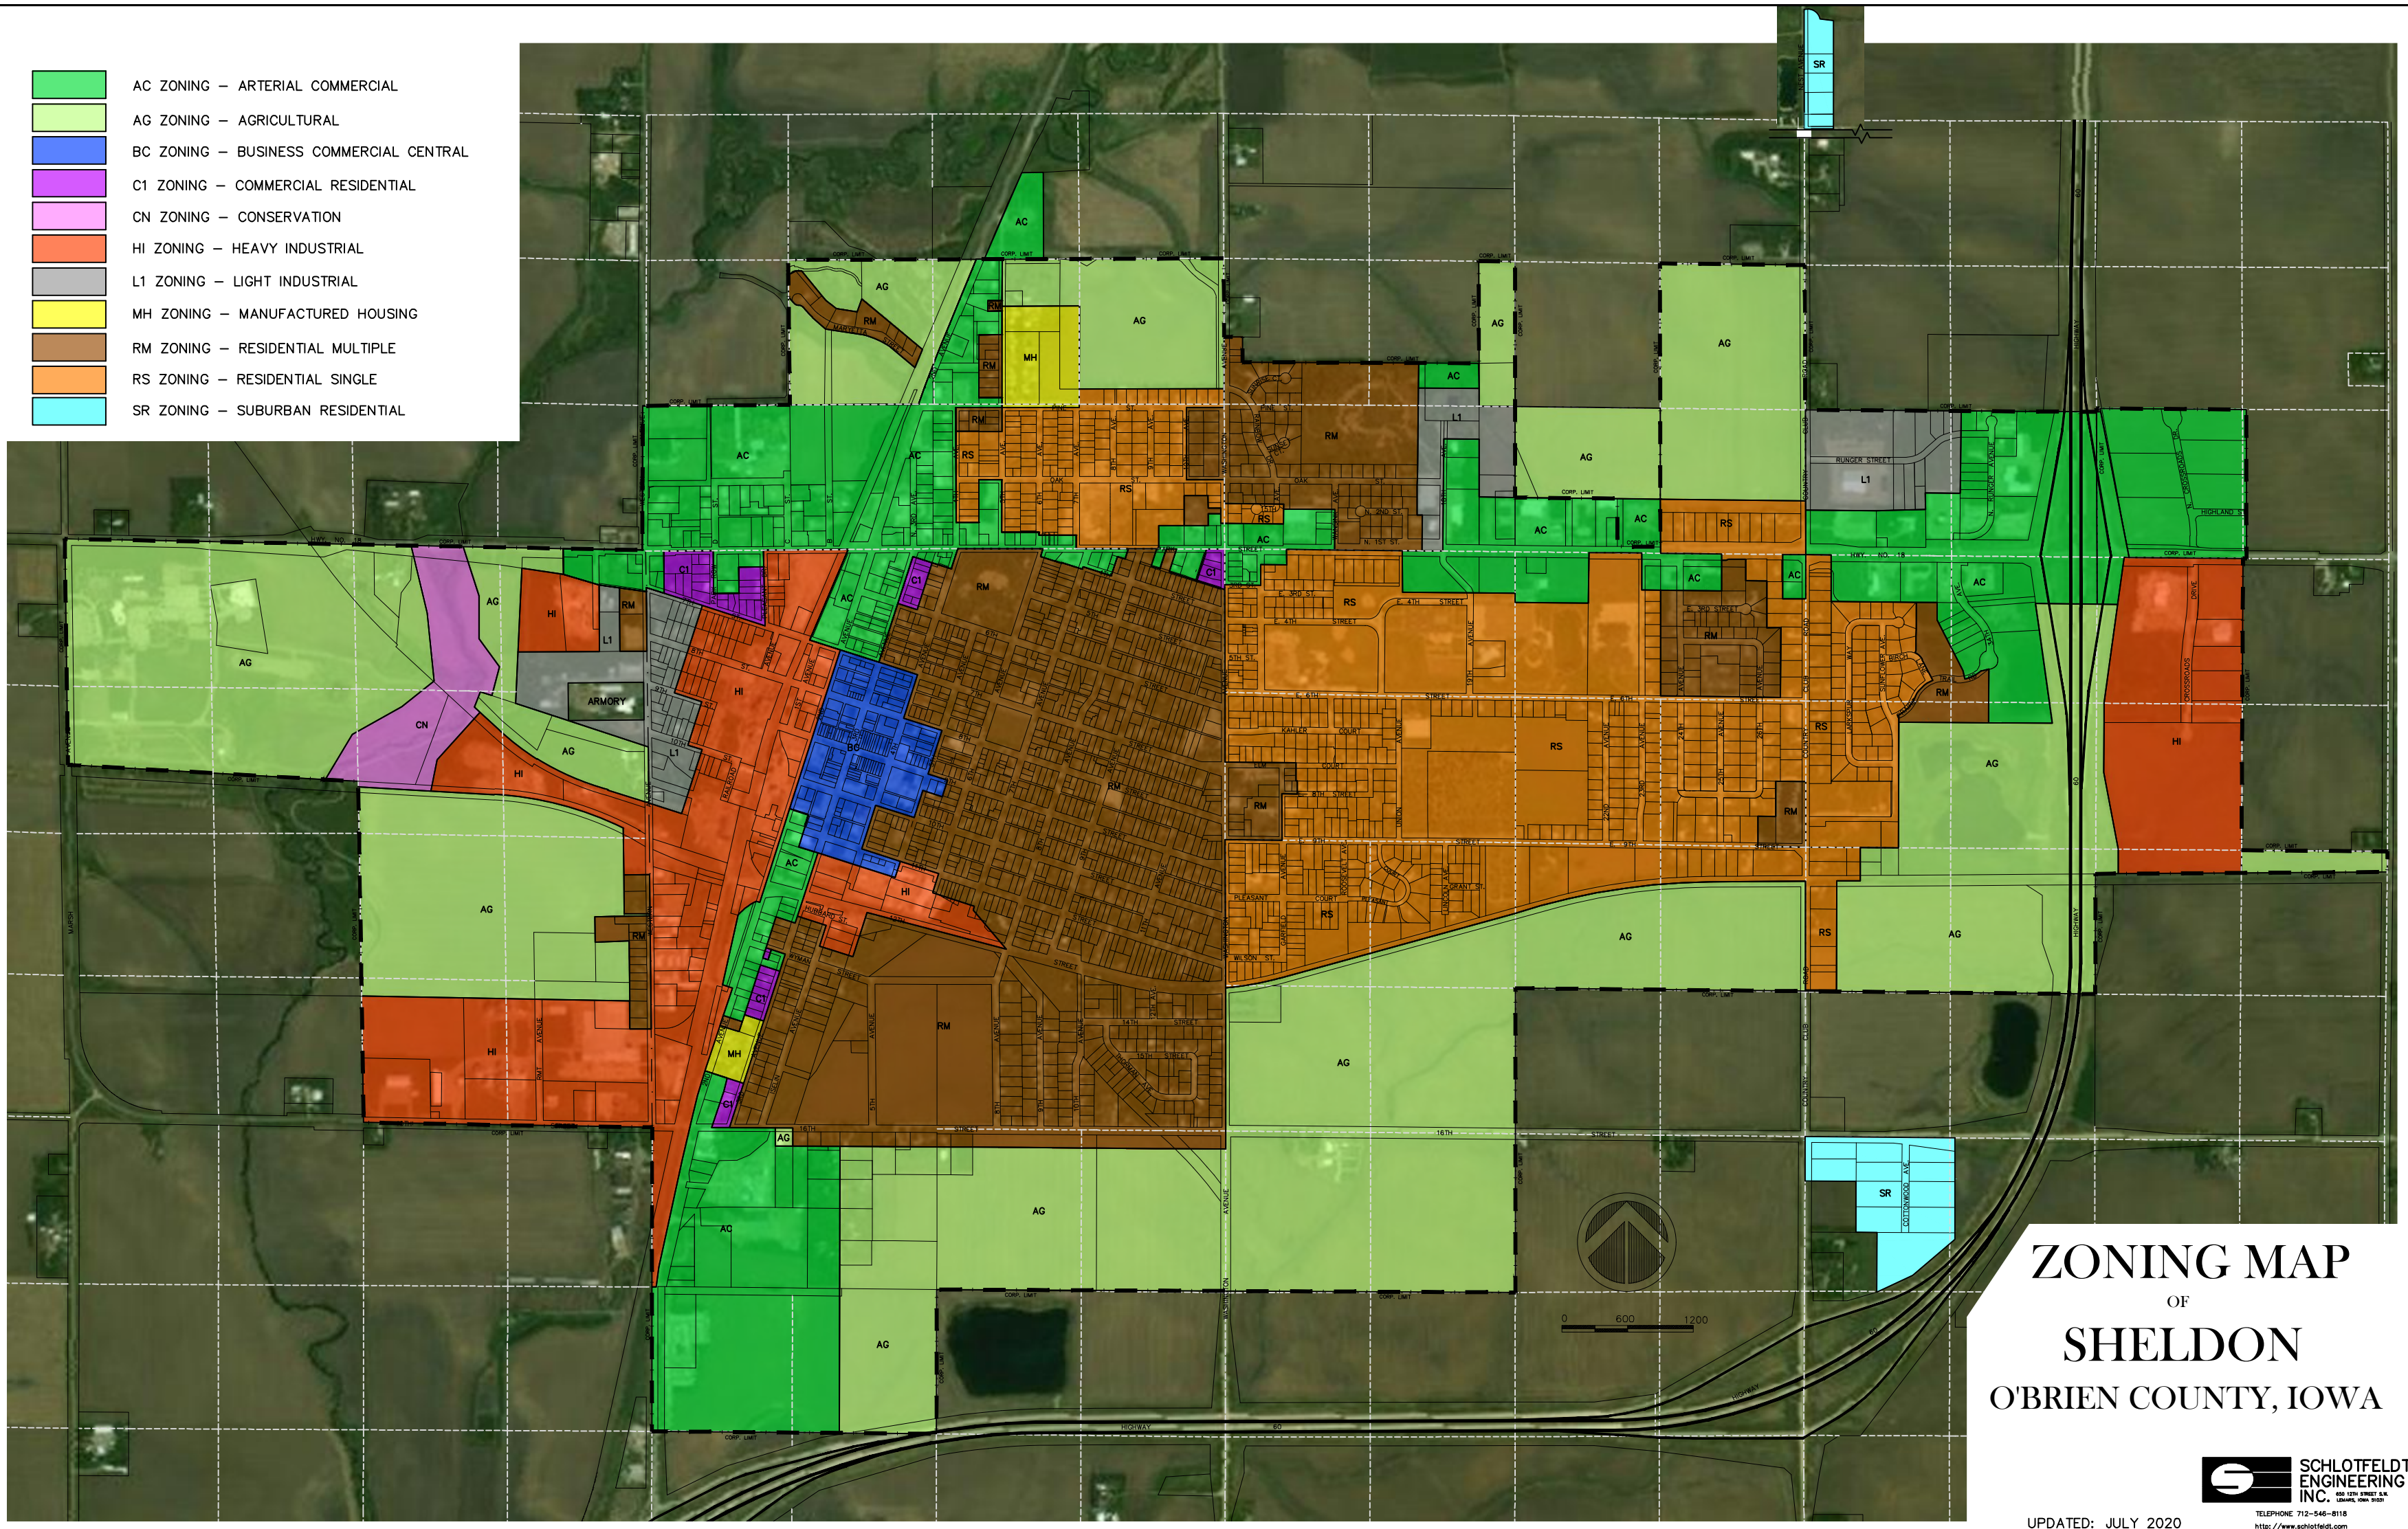

- AC ZONING – ARTERIAL COMMERCIAL
- AG ZONING – AGRICULTURAL
- BC ZONING – BUSINESS COMMERCIAL CENTRAL
- C1 ZONING – COMMERCIAL RESIDENTIAL
- CN ZONING – CONSERVATION
- HI ZONING – HEAVY INDUSTRIAL
- L1 ZONING – LIGHT INDUSTRIAL
- MH ZONING – MANUFACTURED HOUSING
- RM ZONING – RESIDENTIAL MULTIPLE
- RS ZONING – RESIDENTIAL SINGLE
- SR ZONING – SUBURBAN RESIDENTIAL

ZONING MAP
 OF
SHELDON
 O'BRIEN COUNTY, IOWA