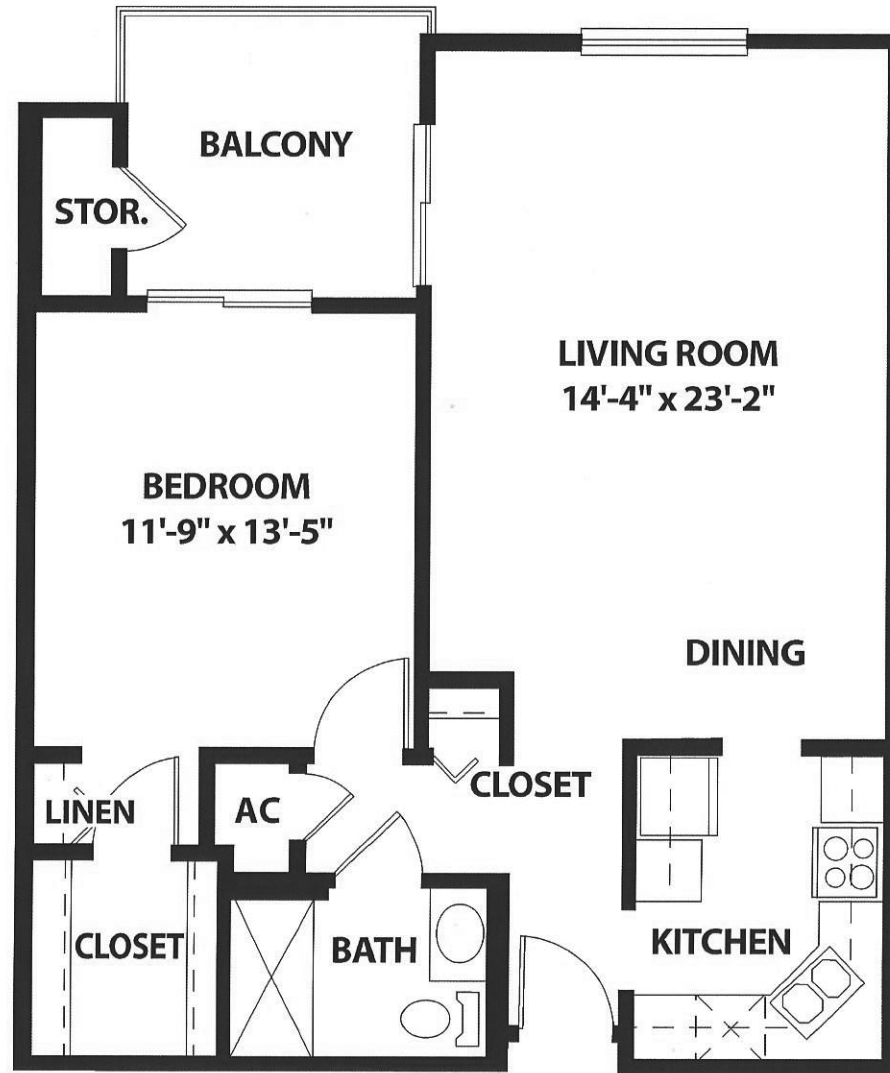

Catalina 786 sf Deluxe One-Bedroom

Dimensions and window locations may vary slightly.

Managed by  Life Care Services®