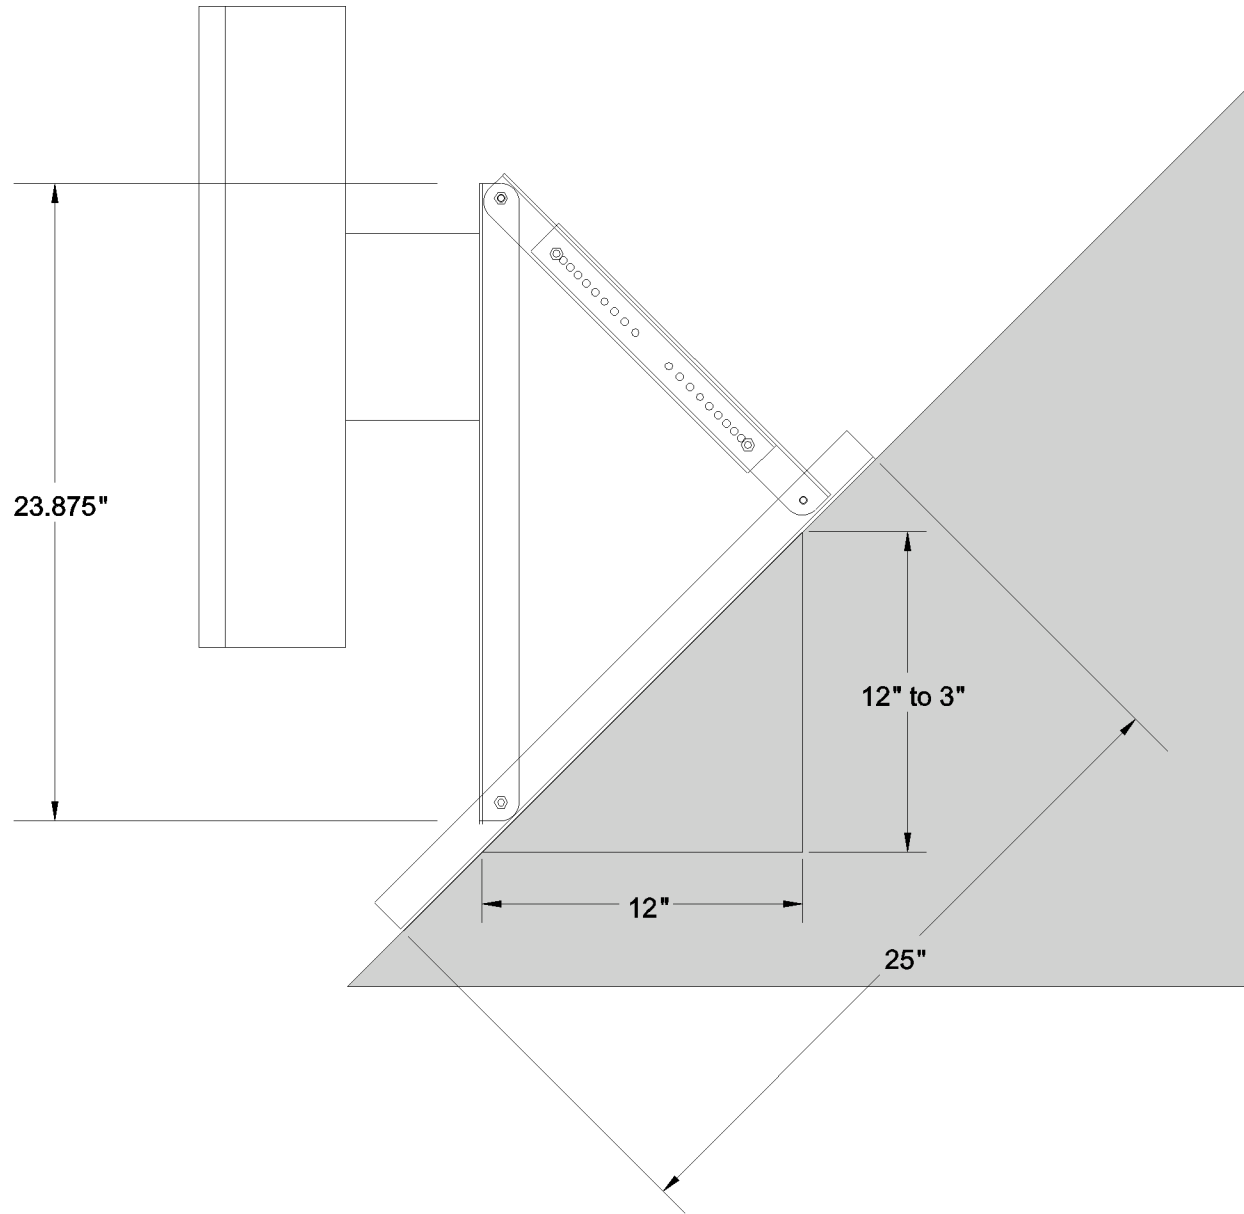

Roof Mount Bracket Side View:

**The above drawing is displaying a 24" bracket at a 12/3 roof pitch.

Available Sizes:					
18"	24"	30"	36"	42"	48"

NOTE: All roof mount brackets are adjustable to roof pitches varying from 12/12 to 12/3 and are made from 0.125" aluminum.