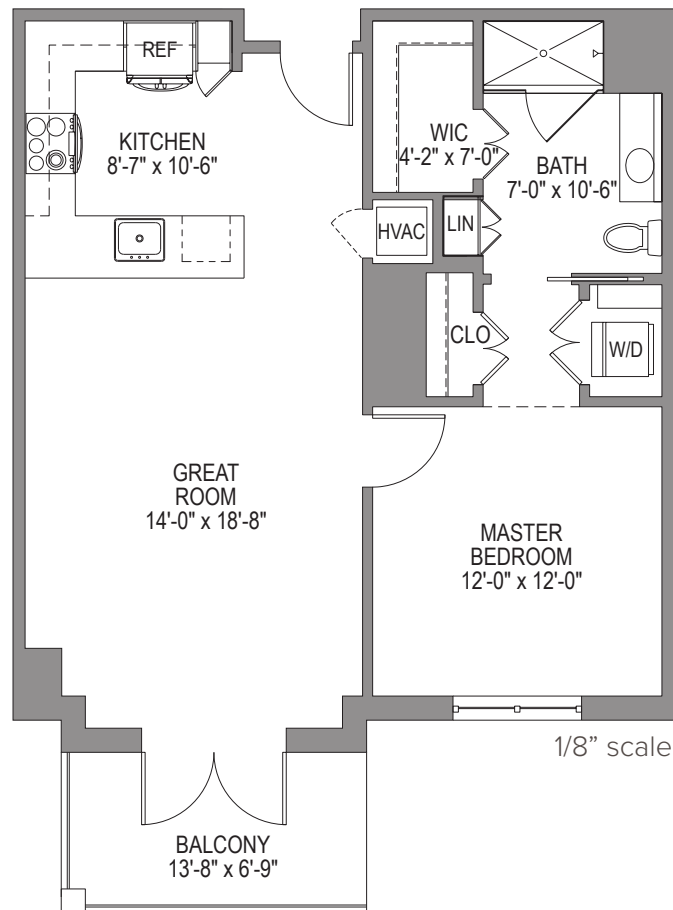

TOBY & LEON COOPERMAN
SINAI RESIDENCES
BOCA RATON

ADDISON

1/8" scale

788 Sq. Ft.
1 Bedroom, 1 Bath,
Balcony or Terrace in some locations

21036 95th Avenue South, Boca Raton, FL 33428 | 561.338.9595 | SinaiResidences.com

TOBY & LEON COOPERMAN
SINAI RESIDENCES
BOCA RATON

ADDISON 2

770 Sq. Ft.

1 Bedroom, 1 Bath, Balcony

21036 95th Avenue South, Boca Raton, FL 33428 | 561.338.9595 | SinaiResidences.com

Managed by Life Care Services®