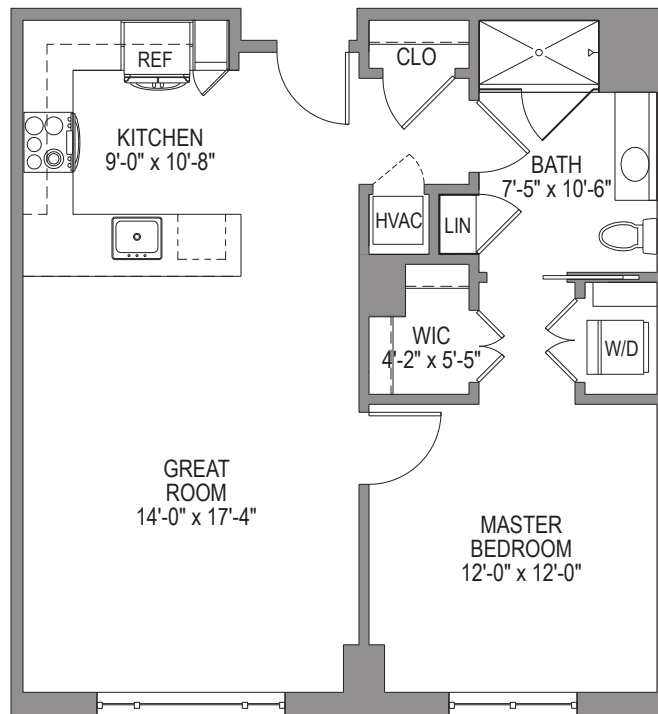

TOBY & LEON COOPERMAN
SINAI RESIDENCES
BOCA RATON

ADDISON

1/8" scale

788 Sq. Ft.
1 Bedroom, 1 Bath,
Balcony or Terrace in some locations

21036 95th Avenue South, Boca Raton, FL 33428 | 561.338.9595 | SinaiResidences.com

TOBY & LEON COOPERMAN
SINAI RESIDENCES
BOCA RATON

ADDISON 2

770 Sq. Ft.

1 Bedroom, 1 Bath, Balcony

21036 95th Avenue South, Boca Raton, FL 33428 | 561.338.9595 | SinaiResidences.com

Managed by Life Care Services®