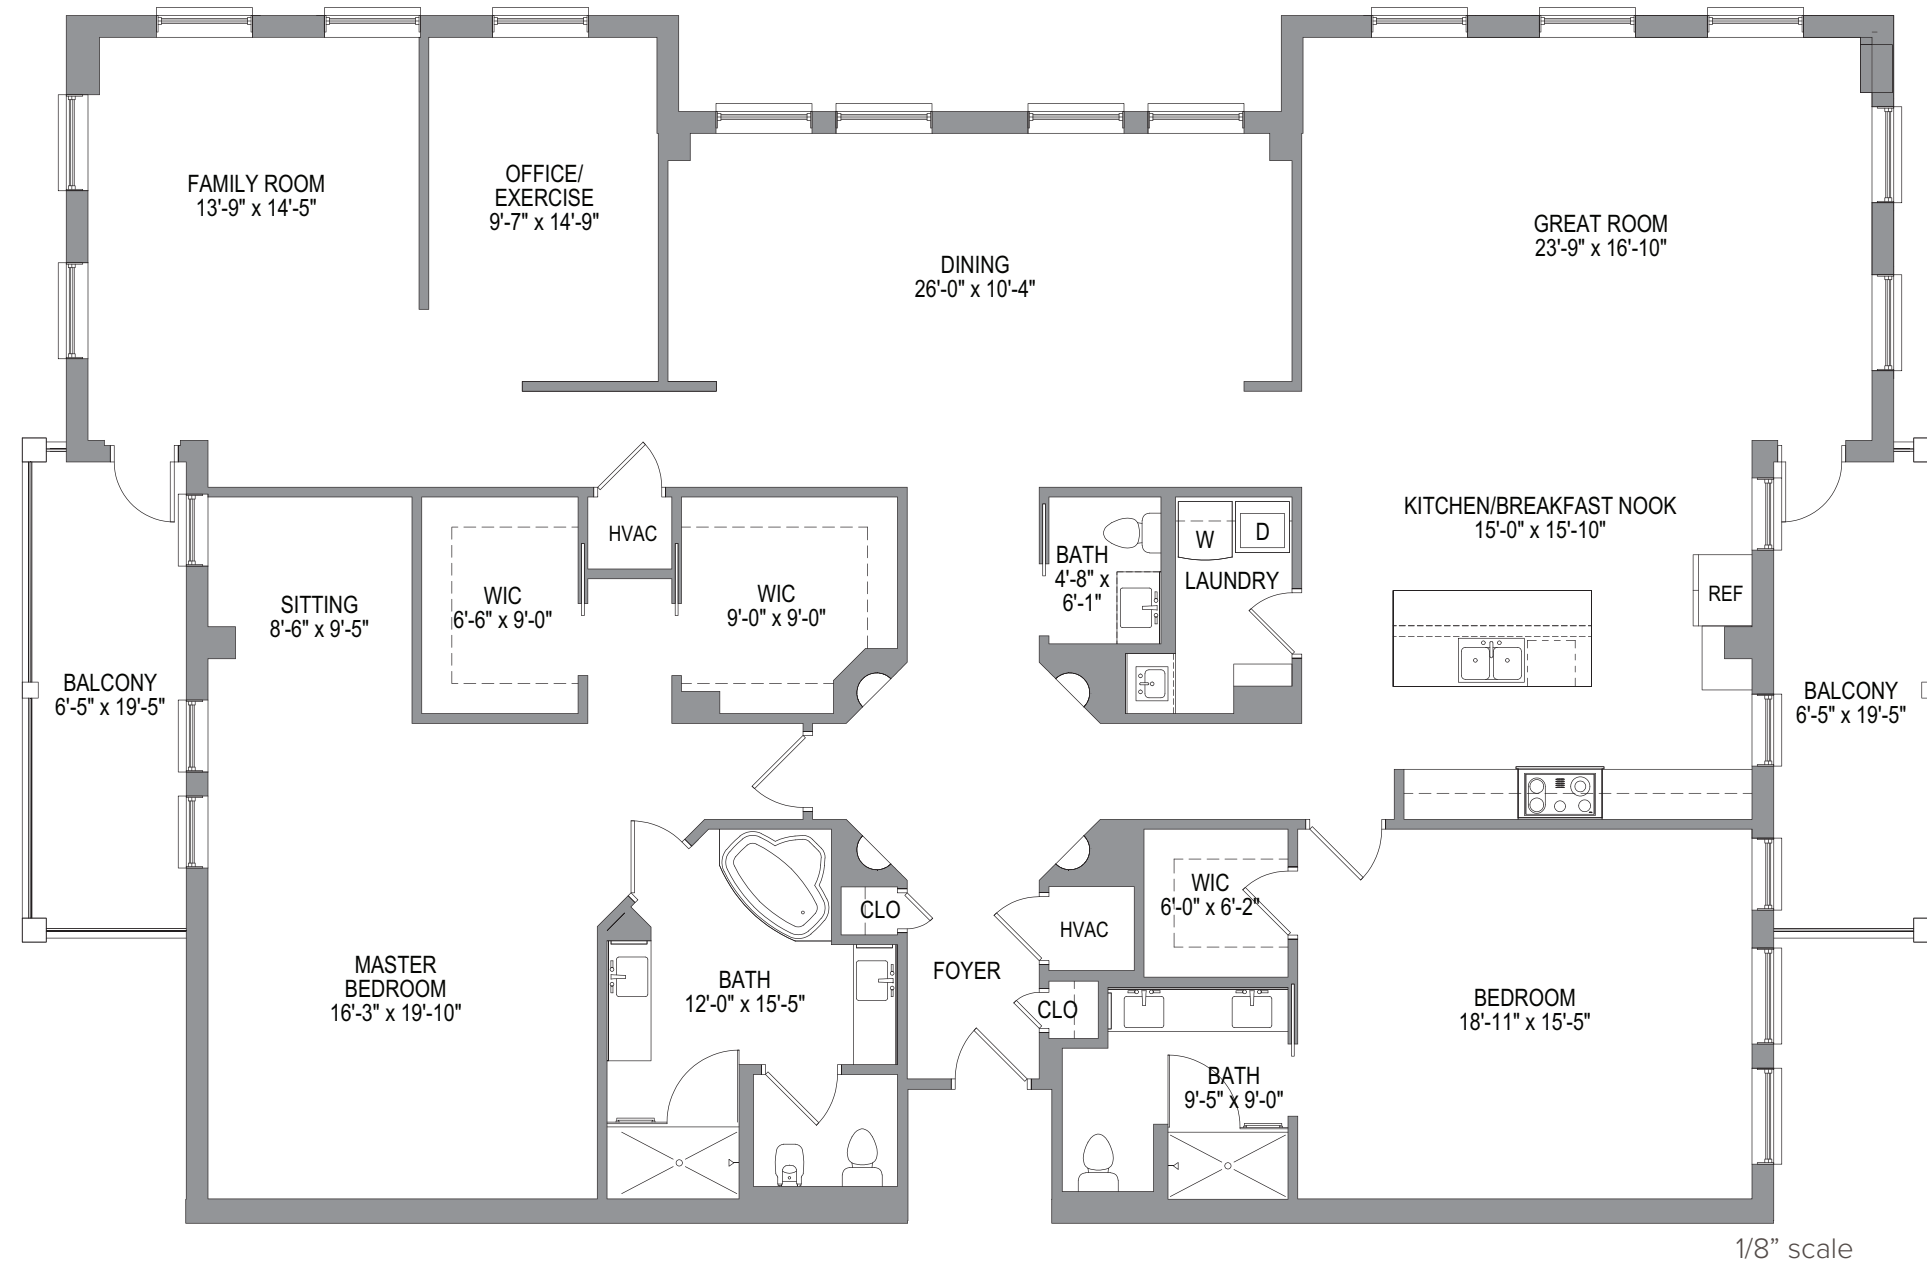

VALENCIA

1/8" scale

3,200 Sq. Ft.

2 Bedroom, 2 1/2 Bath, Office & 2 Balconies

21036 95th Avenue South, Boca Raton, FL 33428 | 561.338.9595 | SinaiResidences.com

Managed by Life Care Services®

Dimensions and specifications may vary based upon location.